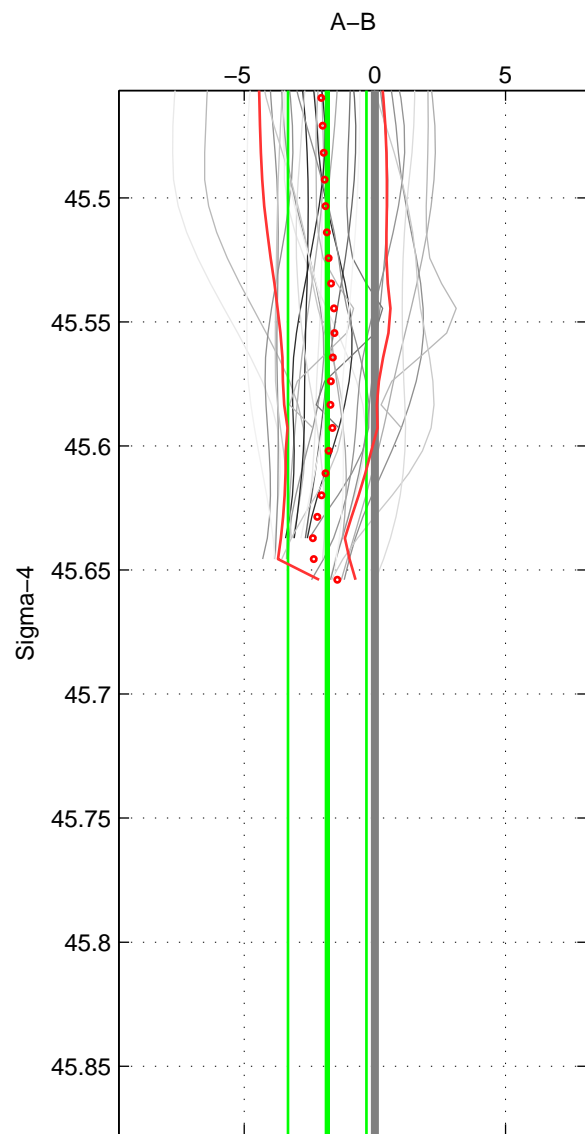

Cruise A (red). Date: Mar 1989 Cruisename: 507-32MW19890206

Cruise B (blue). Date: Apr 2004 Cruisename: 665-49UF20040421

\*\*\* "Favourite" values are means of spaces 1 2.

	Offset	O.StDev	Ratio	R.Stdev	Rating
SIGMA:	-0.002	0.002	1.000	0.000	4
THETA:	-0.002	0.002	1.000	0.000	4
DEPTH:	-0.001	0.001	1.000	0.000	3
FAV.:	-0.002	0.002	1.000	0.000	4

Profiles of A: 11  
 Profiles of B: 3  
 Diff profs: 29  
 WMoffset (A-B): -0.0018206  
 WMoffset stdev: 0.0015025  
 WMratio (A/B): 0.99995  
 WMratio stdev: 4.3393e-05

Quality (1-5): 4

Profiles of A: 11  
 Profiles of B: 3  
 Diff profs: 29  
 WMoffset (A-B): -0.0019514  
 WMoffset stdev: 0.0015997  
 WMratio (A/B): 0.99994  
 WMratio stdev: 4.6198e-05

Quality (1-5): 4

Profiles of A: 11  
 Profiles of B: 3  
 Diff profs: 29  
 WMoffset (A-B): -0.00054568  
 WMoffset stdev: 0.00077703  
 WMratio (A/B): 0.99998  
 WMratio stdev: 2.2451e-05

Quality (1-5): 3