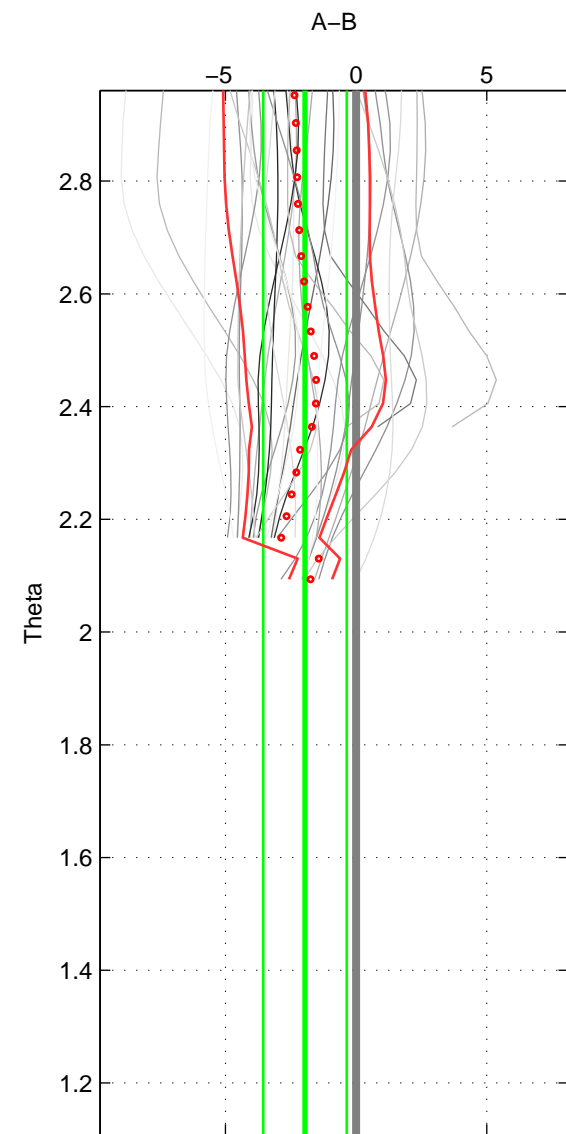

Cruise A (red). Date: Mar 1989 Cruisename: 507-32MW19890206

Cruise B (blue). Date: Apr 2004 Cruisename: 665-49UF20040421

\*\*\* "Favourite" values are means of spaces 1 2.

	Offset	O.StDev	Ratio	R.Stdev	Rating
SIGMA:	-0.002	0.002	1.000	0.000	4
THETA:	-0.002	0.002	1.000	0.000	4
DEPTH:	-0.001	0.001	1.000	0.000	3
FAV.:	-0.002	0.002	1.000	0.000	4

Profiles of A: 11  
 Profiles of B: 3  
 Diff profs: 29  
 WMoffset (A-B): -0.0018206  
 WMoffset stdev: 0.0015025  
 WMratio (A/B): 0.99995  
 WMratio stdev: 4.3393e-05

Quality (1-5): 4

Profiles of A: 11  
 Profiles of B: 3  
 Diff profs: 29  
 WMoffset (A-B): -0.0019514  
 WMoffset stdev: 0.0015997  
 WMratio (A/B): 0.99994  
 WMratio stdev: 4.6198e-05

Quality (1-5): 4

Profiles of A: 11  
 Profiles of B: 3  
 Diff profs: 29  
 WMoffset (A-B): -0.00054568  
 WMoffset stdev: 0.00077703  
 WMratio (A/B): 0.99998  
 WMratio stdev: 2.2451e-05

Quality (1-5): 3