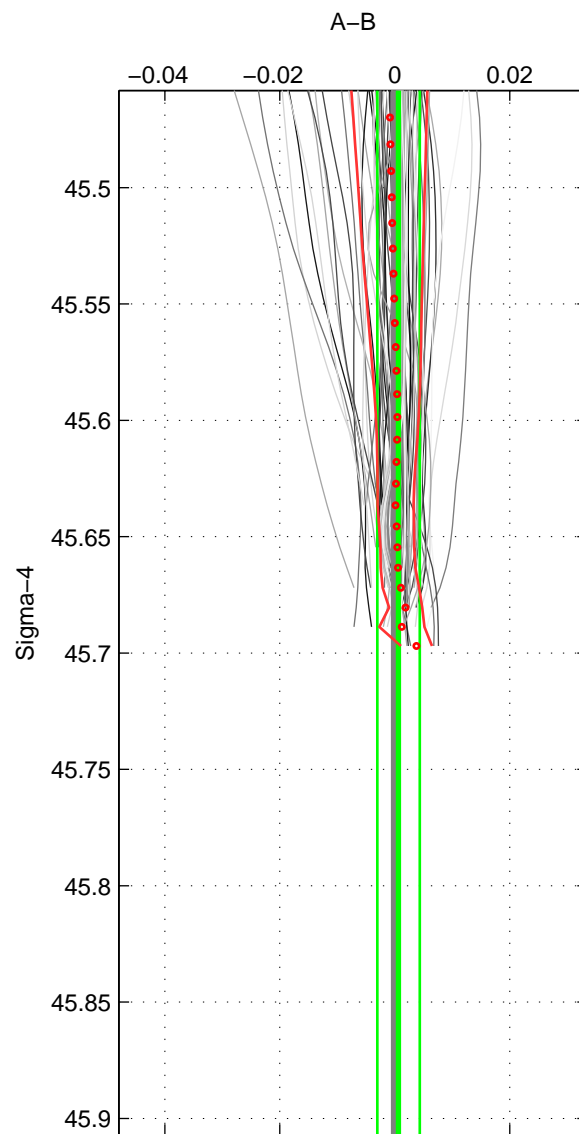

Cruise A (red). Date: Jun 2005 Cruisename: 605-49NZ20050525

Cruise B (blue). Date: Jul 2005 Cruisename: 669-49UF20050615

*** "Favourite" values are those of space 2.

	Offset	O.StDev	Ratio	R.Stdev	Rating
SIGMA:	0.001	0.004	1.000	0.000	4
THETA:	0.001	0.006	1.000	0.000	5
DEPTH:	0.001	0.000	1.000	0.000	3
FAV.:	0.001	0.006	1.000	0.000	5

Profiles of A: 63
 Profiles of B: 15
 Diff profs : 100
 WMoffset (A-B): 0.00064047
 WMoffset stdev: 0.0036943
 WMratio (A/B): 1
 WMratio stdev: 0.00010678

Quality (1-5): 4

Profiles of A: 63
 Profiles of B: 15
 Diff profs : 100
 WMoffset (A-B): 0.0014856
 WMoffset stdev: 0.0058524
 WMratio (A/B): 1
 WMratio stdev: 0.00016921

Quality (1-5): 5

Profiles of A: 63
 Profiles of B: 15
 Diff profs : 100
 WMoffset (A-B): 0.0011497
 WMoffset stdev: 0.00035895
 WMratio (A/B): 1
 WMratio stdev: 1.0365e-05

Quality (1-5): 3

Please note that statistics are bad.