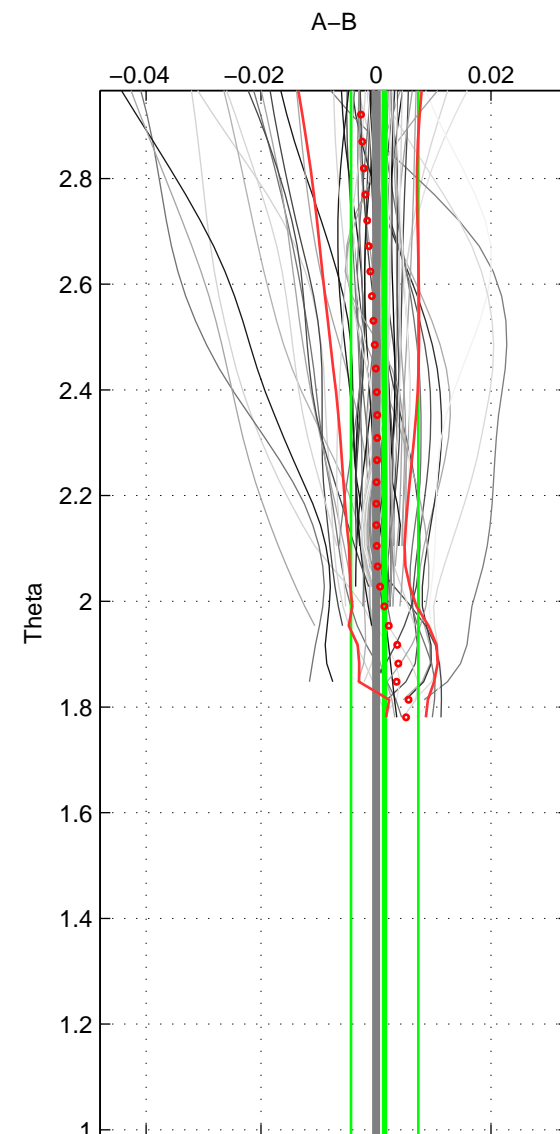

Cruise A (red). Date: Jun 2005 Cruisename: 605-49NZ20050525

Cruise B (blue). Date: Jul 2005 Cruisename: 669-49UF20050615

*** "Favourite" values are those of space 2.

	Offset	O.StDev	Ratio	R.Stdev	Rating
SIGMA:	0.001	0.004	1.000	0.000	4
THETA:	0.001	0.006	1.000	0.000	5
DEPTH:	0.001	0.000	1.000	0.000	3
FAV.:	0.001	0.006	1.000	0.000	5

Profiles of A: 63
 Profiles of B: 15
 Diff profs : 100
 WMoffset (A-B): 0.00064047
 WMoffset stdev: 0.0036943
 WMratio (A/B): 1
 WMratio stdev: 0.00010678

Quality (1-5): 4

Profiles of A: 63
 Profiles of B: 15
 Diff profs : 100
 WMoffset (A-B): 0.0014856
 WMoffset stdev: 0.0058524
 WMratio (A/B): 1
 WMratio stdev: 0.00016921

Quality (1-5): 5

Profiles of A: 63
 Profiles of B: 15
 Diff profs : 100
 WMoffset (A-B): 0.0011497
 WMoffset stdev: 0.00035895
 WMratio (A/B): 1
 WMratio stdev: 1.0365e-05

Quality (1-5): 3

Please note that statistics are bad.