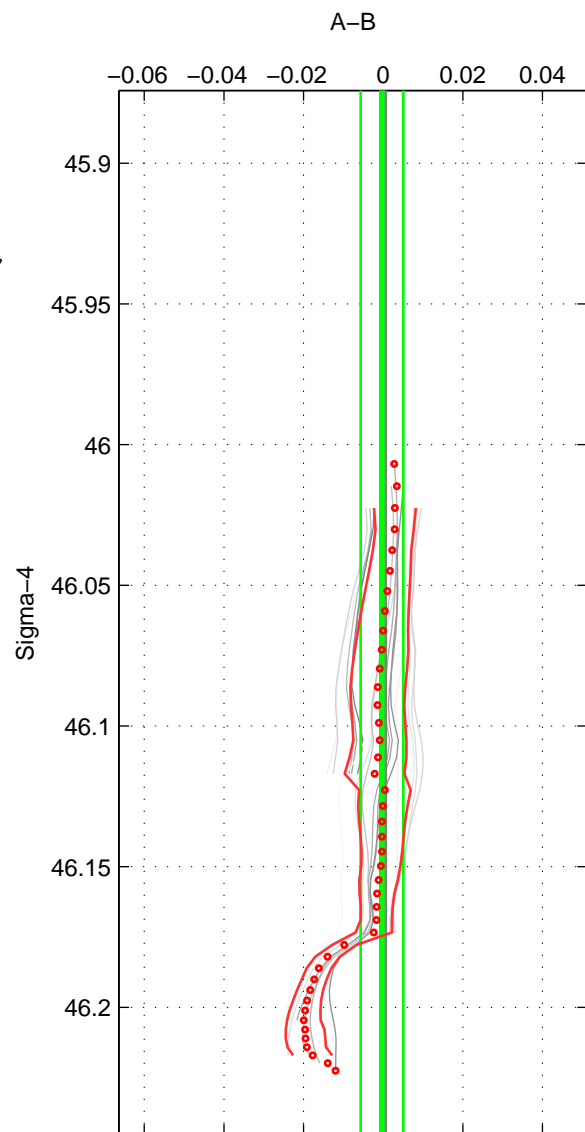

Cruise A (red). Date: Sep 2006 Cruisename: 127-06AQ20060825

Cruise B (blue). Date: Dec 2010 Cruisename: 130-06AQ20101128

*** "Favourite" values are those of space 1.

	Offset	O.StDev	Ratio	R.Stdev	Rating
SIGMA:	-0.000	0.005	1.000	0.000	5
THETA:	0.000	0.004	1.000	0.000	4
DEPTH:	0.004	0.009	1.000	0.000	3
FAV. :	-0.000	0.005	1.000	0.000	5

Profiles of A: 3
 Profiles of B: 13
 Diff profs : 16
 WMoffset (A-B): -0.00028862
 WMoffset stdev: 0.0053507
 WMratio (A/B): 0.99999
 WMratio stdev: 0.00015441

Quality (1-5): 5

Profiles of A: 3
 Profiles of B: 13
 Diff profs : 16
 WMoffset (A-B): 0.00019618
 WMoffset stdev: 0.0040914
 WMratio (A/B): 1
 WMratio stdev: 0.00011806

Quality (1-5): 4

Profiles of A: 3
 Profiles of B: 13
 Diff profs : 15
 WMoffset (A-B): 0.0043939
 WMoffset stdev: 0.0086224
 WMratio (A/B): 1.0001
 WMratio stdev: 0.00024887

Quality (1-5): 3

Please note that statistics are bad.