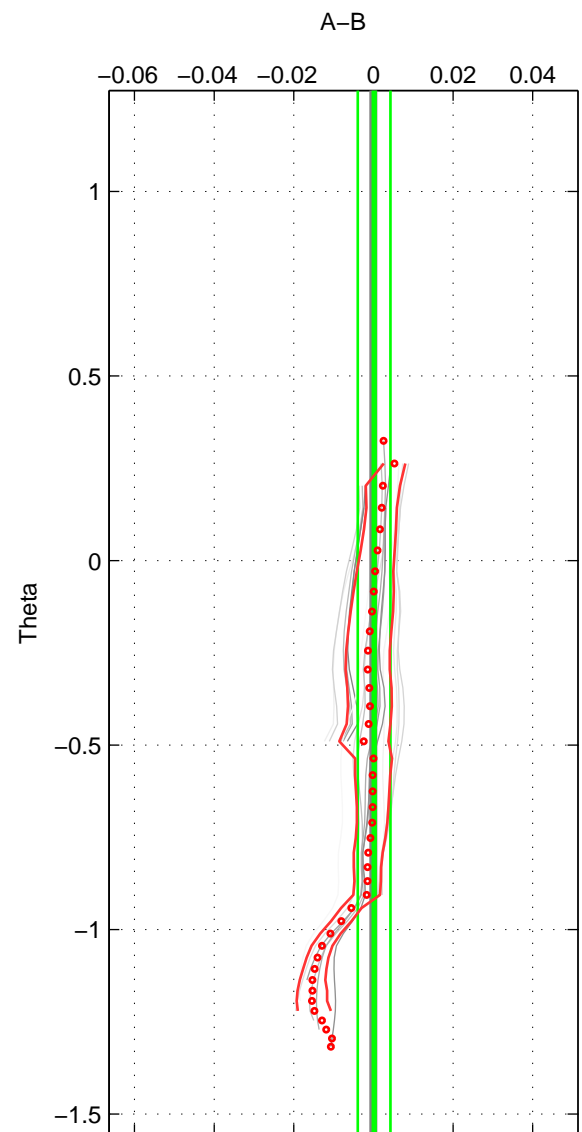

Cruise A (red). Date: Sep 2006 Cruisename: 127-06AQ20060825

Cruise B (blue). Date: Dec 2010 Cruisename: 130-06AQ20101128

*** "Favourite" values are those of space 1.

	Offset	O.StDev	Ratio	R.Stdev	Rating
SIGMA:	-0.000	0.005	1.000	0.000	5
THETA:	0.000	0.004	1.000	0.000	4
DEPTH:	0.004	0.009	1.000	0.000	3
FAV. :	-0.000	0.005	1.000	0.000	5

Profiles of A: 3
 Profiles of B: 13
 Diff profs : 16
 WMoffset (A-B): -0.00028862
 WMoffset stdev: 0.0053507
 WMratio (A/B): 0.99999
 WMratio stdev: 0.00015441

Quality (1-5): 5

Profiles of A: 3
 Profiles of B: 13
 Diff profs : 16
 WMoffset (A-B): 0.00019618
 WMoffset stdev: 0.0040914
 WMratio (A/B): 1
 WMratio stdev: 0.00011806

Quality (1-5): 4

Profiles of A: 3
 Profiles of B: 13
 Diff profs : 15
 WMoffset (A-B): 0.0043939
 WMoffset stdev: 0.0086224
 WMratio (A/B): 1.0001
 WMratio stdev: 0.00024887

Quality (1-5): 3

Please note that statistics are bad.