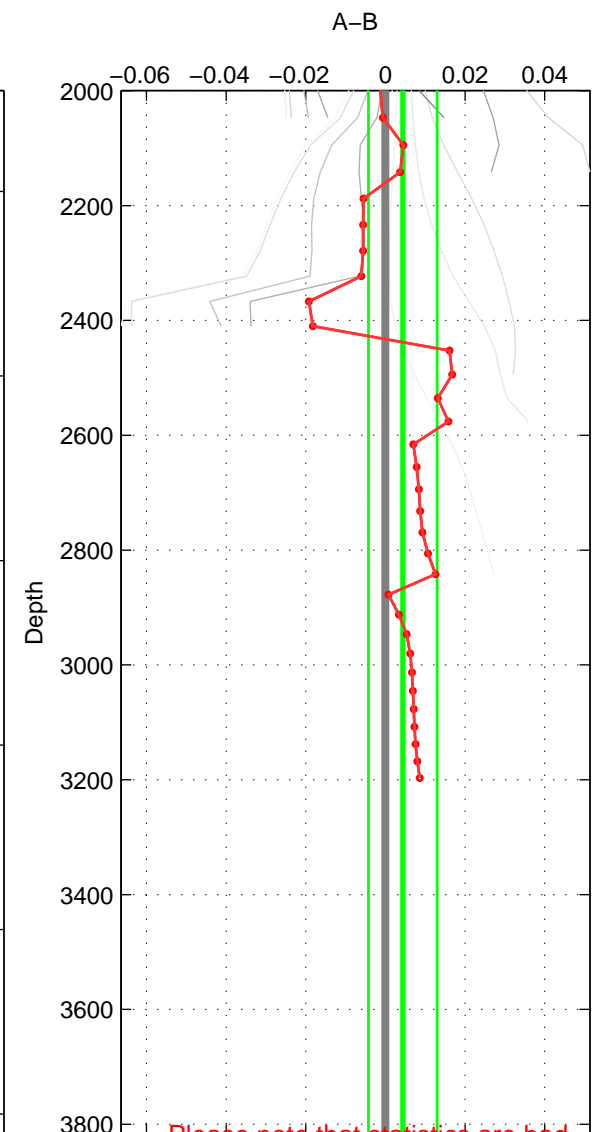

Cruise A (red). Date: Sep 2006 Cruisename: 127-06AQ20060825

Cruise B (blue). Date: Dec 2010 Cruisename: 130-06AQ20101128

*** "Favourite" values are those of space 1.

	Offset	O.StDev	Ratio	R.Stdev	Rating
SIGMA:	-0.000	0.005	1.000	0.000	5
THETA:	0.000	0.004	1.000	0.000	4
DEPTH:	0.004	0.009	1.000	0.000	3
FAV. :	-0.000	0.005	1.000	0.000	5

Profiles of A: 3
 Profiles of B: 13
 Diff profs : 16
 WMoffset (A-B): -0.00028862
 WMoffset stdev: 0.0053507
 WMratio (A/B): 0.99999
 WMratio stdev: 0.00015441

Quality (1-5): 5

Profiles of A: 3
 Profiles of B: 13
 Diff profs : 16
 WMoffset (A-B): 0.00019618
 WMoffset stdev: 0.0040914
 WMratio (A/B): 1
 WMratio stdev: 0.00011806

Quality (1-5): 4

Profiles of A: 3
 Profiles of B: 13
 Diff profs : 15
 WMoffset (A-B): 0.0043939
 WMoffset stdev: 0.0086224
 WMratio (A/B): 1.0001
 WMratio stdev: 0.00024887

Quality (1-5): 3

Please note that statistics are bad.