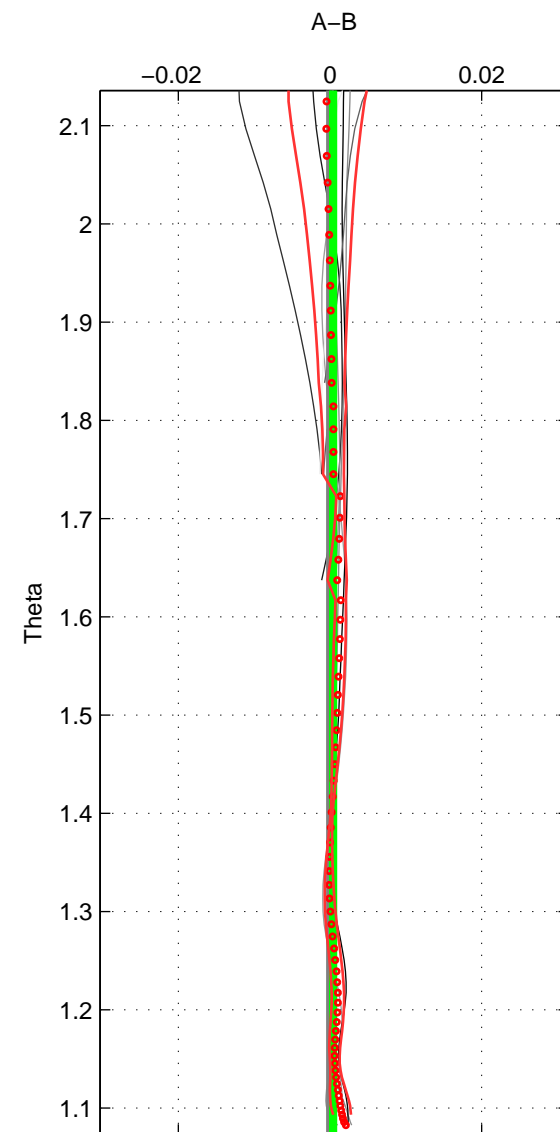

Cruise A (red). Date: Mar 2003 Cruisename: 597-49NZ20030220

Cruise B (blue). Date: May 1999 Cruisename: 687-49UP19990419

*** "Favourite" values are means of spaces 1 2 3.

	Offset	O.StDev	Ratio	R.Stdev	Rating
SIGMA:	0.000	0.000	1.000	0.000	4
THETA:	0.000	0.000	1.000	0.000	4
DEPTH:	0.000	0.001	1.000	0.000	4
FAV. :	0.000	0.001	1.000	0.000	4

Profiles of A: 7
 Profiles of B: 6
 Diff profs : 9
 WMoffset (A-B): 0.00019334
 WMoffset stdev: 0.00020596
 WMratio (A/B): 1
 WMratio stdev: 5.9426e-06

Quality (1-5): 4

Profiles of A: 7
 Profiles of B: 6
 Diff profs : 9
 WMoffset (A-B): 0.00039959
 WMoffset stdev: 0.00036491
 WMratio (A/B): 1
 WMratio stdev: 1.053e-05

Quality (1-5): 4

Profiles of A: 7
 Profiles of B: 6
 Diff profs : 8
 WMoffset (A-B): 8.6531e-05
 WMoffset stdev: 0.0014696
 WMratio (A/B): 1
 WMratio stdev: 4.2374e-05

Quality (1-5): 4