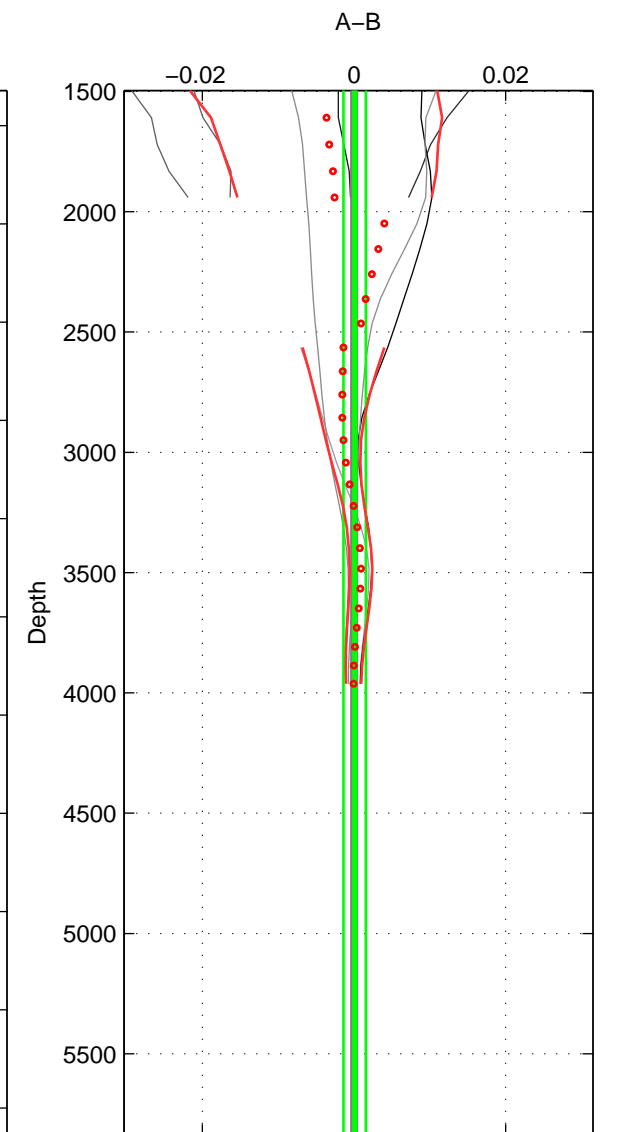

Cruise A (red). Date: Mar 2003 Cruisename: 597-49NZ20030220

Cruise B (blue). Date: May 1999 Cruisename: 687-49UP19990419

*** "Favourite" values are means of spaces 1 2 3.

	Offset	O.StDev	Ratio	R.Stdev	Rating
SIGMA:	0.000	0.000	1.000	0.000	4
THETA:	0.000	0.000	1.000	0.000	4
DEPTH:	0.000	0.001	1.000	0.000	4
FAV. :	0.000	0.001	1.000	0.000	4

Profiles of A: 7
 Profiles of B: 6
 Diff profs : 9
 WMoffset (A-B): 0.00019334
 WMoffset stdev: 0.00020596
 WMratio (A/B): 1
 WMratio stdev: 5.9426e-06

Quality (1-5): 4

Profiles of A: 7
 Profiles of B: 6
 Diff profs : 9
 WMoffset (A-B): 0.00039959
 WMoffset stdev: 0.00036491
 WMratio (A/B): 1
 WMratio stdev: 1.053e-05

Quality (1-5): 4

Profiles of A: 7
 Profiles of B: 6
 Diff profs : 8
 WMoffset (A-B): 8.6531e-05
 WMoffset stdev: 0.0014696
 WMratio (A/B): 1
 WMratio stdev: 4.2374e-05

Quality (1-5): 4