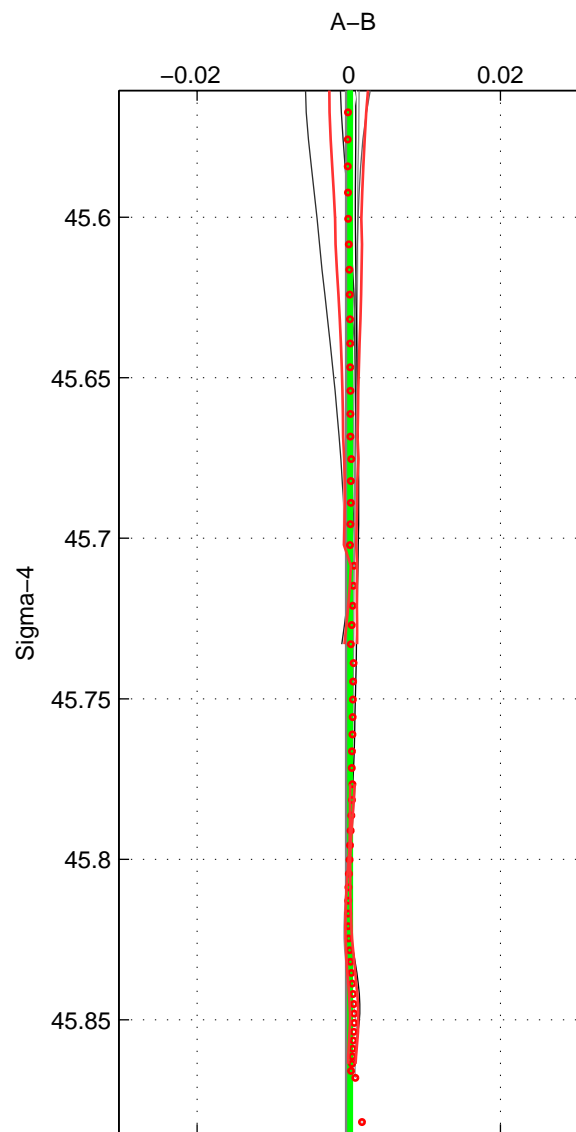

Cruise A (red). Date: Mar 2003 Cruisename: 597-49NZ20030220

Cruise B (blue). Date: May 1999 Cruisename: 687-49UP19990419

*** "Favourite" values are means of spaces 1 2 3.

	Offset	O.StDev	Ratio	R.Stdev	Rating
SIGMA:	0.000	0.000	1.000	0.000	4
THETA:	0.000	0.000	1.000	0.000	4
DEPTH:	0.000	0.001	1.000	0.000	4
FAV. :	0.000	0.001	1.000	0.000	4

Profiles of A: 7
 Profiles of B: 6
 Diff profs : 9
 WMoffset (A-B): 0.00019334
 WMoffset stdev: 0.00020596
 WMratio (A/B): 1
 WMratio stdev: 5.9426e-06

Quality (1-5): 4

Profiles of A: 7
 Profiles of B: 6
 Diff profs : 9
 WMoffset (A-B): 0.00039959
 WMoffset stdev: 0.00036491
 WMratio (A/B): 1
 WMratio stdev: 1.053e-05

Quality (1-5): 4

Profiles of A: 7
 Profiles of B: 6
 Diff profs : 8
 WMoffset (A-B): 8.6531e-05
 WMoffset stdev: 0.0014696
 WMratio (A/B): 1
 WMratio stdev: 4.2374e-05

Quality (1-5): 4