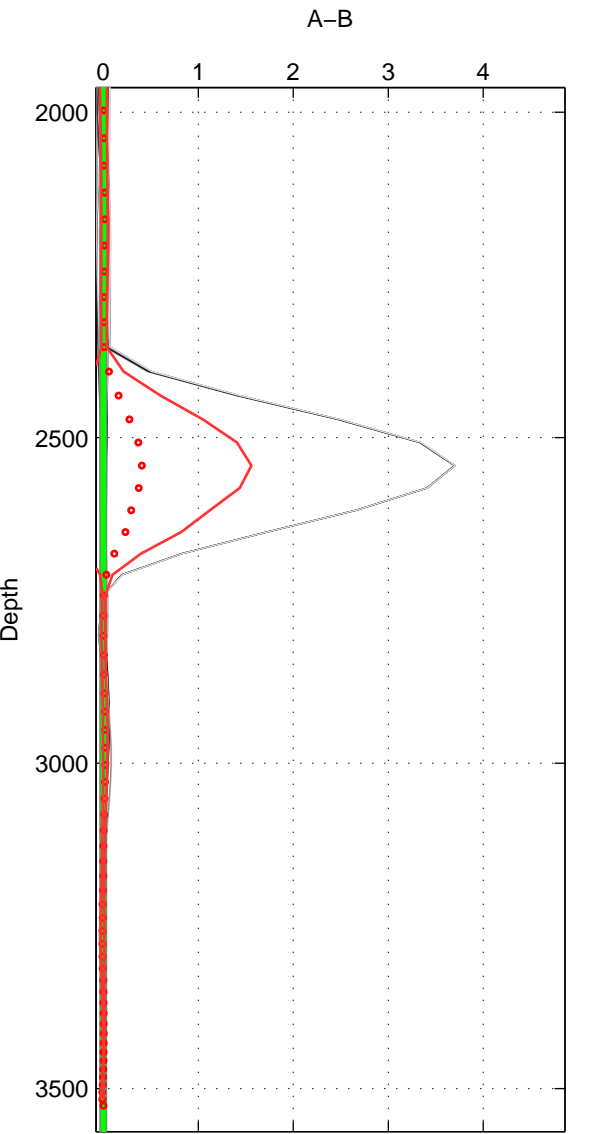

Cruise A (red). Date: Jun 1992 Cruisename: 179-18HU19920527
 Cruise B (blue). Date: Jun 1993 Cruisename: 181-18HU19930617

*** "Favourite" values are means of spaces 2 3.

	Offset	O.StDev	Ratio	R.Stdev	Rating
SIGMA:	0.004	0.009	1.000	0.000	4
THETA:	0.006	0.009	1.000	0.000	5
DEPTH:	0.002	0.008	1.000	0.000	5
FAV.:	0.004	0.008	1.000	0.000	5

Profiles of A: 10
 Profiles of B: 12
 Diff profs : 77
 WMoffset (A-B): 0.0043402
 WMoffset stdev: 0.0091636
 WMratio (A/B): 1.0001
 WMratio stdev: 0.00026263

Quality (1-5): 4

Profiles of A: 10
 Profiles of B: 12
 Diff profs : 77
 WMoffset (A-B): 0.0057516
 WMoffset stdev: 0.0086557
 WMratio (A/B): 1.0002
 WMratio stdev: 0.00024808

Quality (1-5): 5

Profiles of A: 10
 Profiles of B: 12
 Diff profs : 77
 WMoffset (A-B): 0.0015533
 WMoffset stdev: 0.0081694
 WMratio (A/B): 1
 WMratio stdev: 0.00023411

Quality (1-5): 5