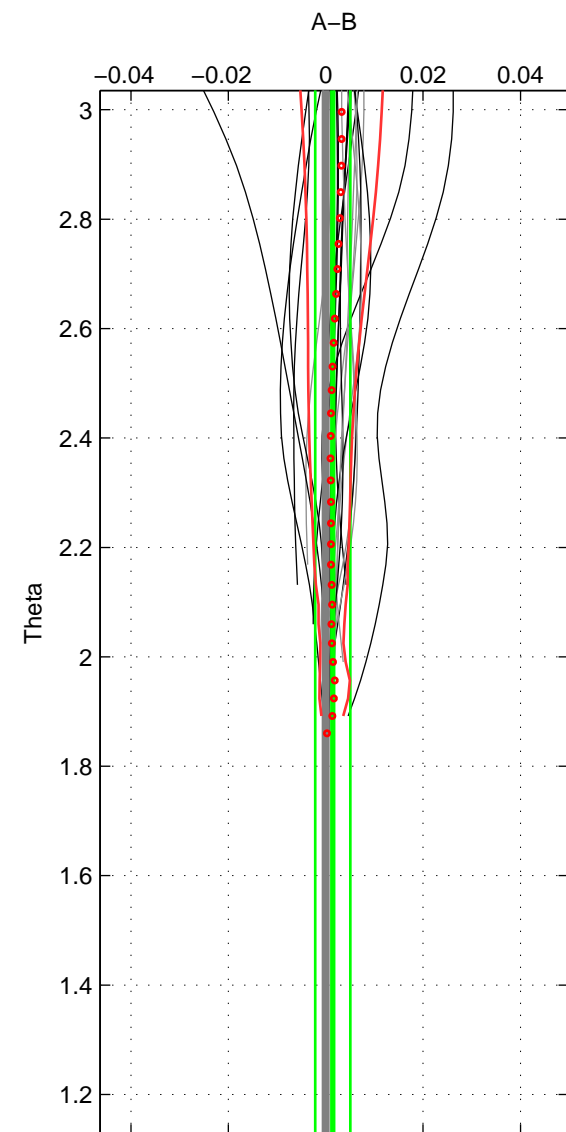

Cruise A (red). Date: Jul 2005 Cruisename: 708-49UP20050708

Cruise B (blue). Date: Feb 2008 Cruisename: 717-49UP20080122

*** "Favourite" values are means of spaces 1 2.

	Offset	O.StDev	Ratio	R.Stdev	Rating
SIGMA:	0.001	0.003	1.000	0.000	5
THETA:	0.001	0.004	1.000	0.000	5
DEPTH:	0.001	0.000	1.000	0.000	3
FAV.:	0.001	0.003	1.000	0.000	5

Profiles of A: 18
 Profiles of B: 20
 Diff profs : 26
 WMoffset (A-B): 0.00059028
 WMoffset stdev: 0.0026113
 WMratio (A/B): 1
 WMratio stdev: 7.5475e-05

Quality (1-5): 5

Profiles of A: 18
 Profiles of B: 20
 Diff profs : 26
 WMoffset (A-B): 0.0014545
 WMoffset stdev: 0.0035912
 WMratio (A/B): 1
 WMratio stdev: 0.00010381

Quality (1-5): 5

Profiles of A: 18
 Profiles of B: 20
 Diff profs : 26
 WMoffset (A-B): 0.00065551
 WMoffset stdev: 0.00037331
 WMratio (A/B): 1
 WMratio stdev: 1.0795e-05

Quality (1-5): 3

Please note that statistics are bad.