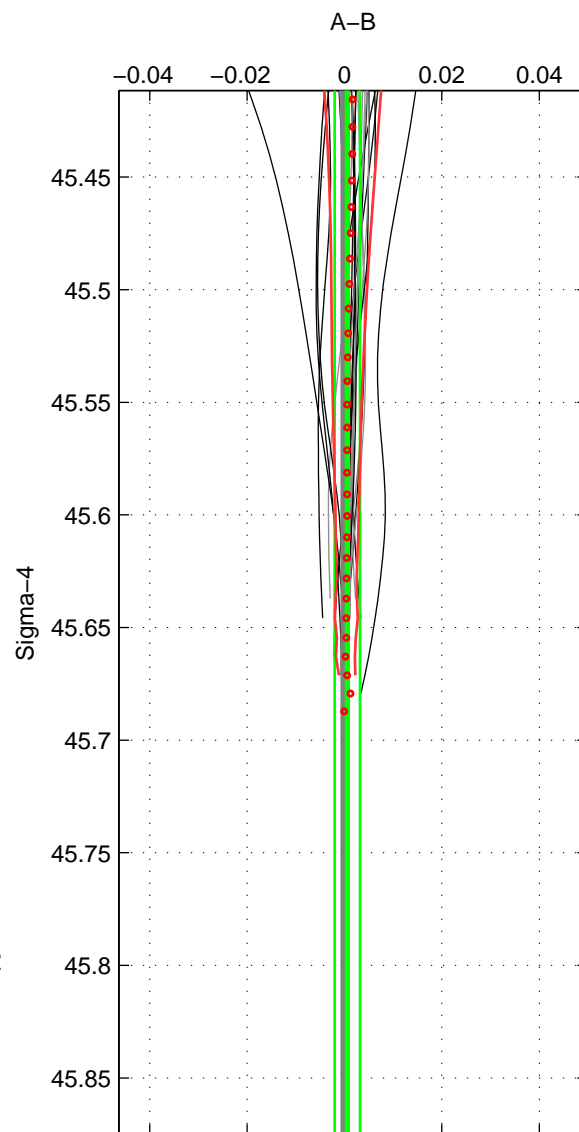

Cruise A (red). Date: Jul 2005 Cruisename: 708-49UP20050708

Cruise B (blue). Date: Feb 2008 Cruisename: 717-49UP20080122

*** "Favourite" values are means of spaces 1 2.

	Offset	O.StDev	Ratio	R.Stdev	Rating
SIGMA:	0.001	0.003	1.000	0.000	5
THETA:	0.001	0.004	1.000	0.000	5
DEPTH:	0.001	0.000	1.000	0.000	3
FAV.:	0.001	0.003	1.000	0.000	5

Profiles of A: 18
 Profiles of B: 20
 Diff profs : 26
 WMoffset (A-B): 0.00059028
 WMoffset stdev: 0.0026113
 WMratio (A/B): 1
 WMratio stdev: 7.5475e-05

Quality (1-5): 5

Profiles of A: 18
 Profiles of B: 20
 Diff profs : 26
 WMoffset (A-B): 0.0014545
 WMoffset stdev: 0.0035912
 WMratio (A/B): 1
 WMratio stdev: 0.00010381

Quality (1-5): 5

Profiles of A: 18
 Profiles of B: 20
 Diff profs : 26
 WMoffset (A-B): 0.00065551
 WMoffset stdev: 0.00037331
 WMratio (A/B): 1
 WMratio stdev: 1.0795e-05

Quality (1-5): 3

Please note that statistics are bad.