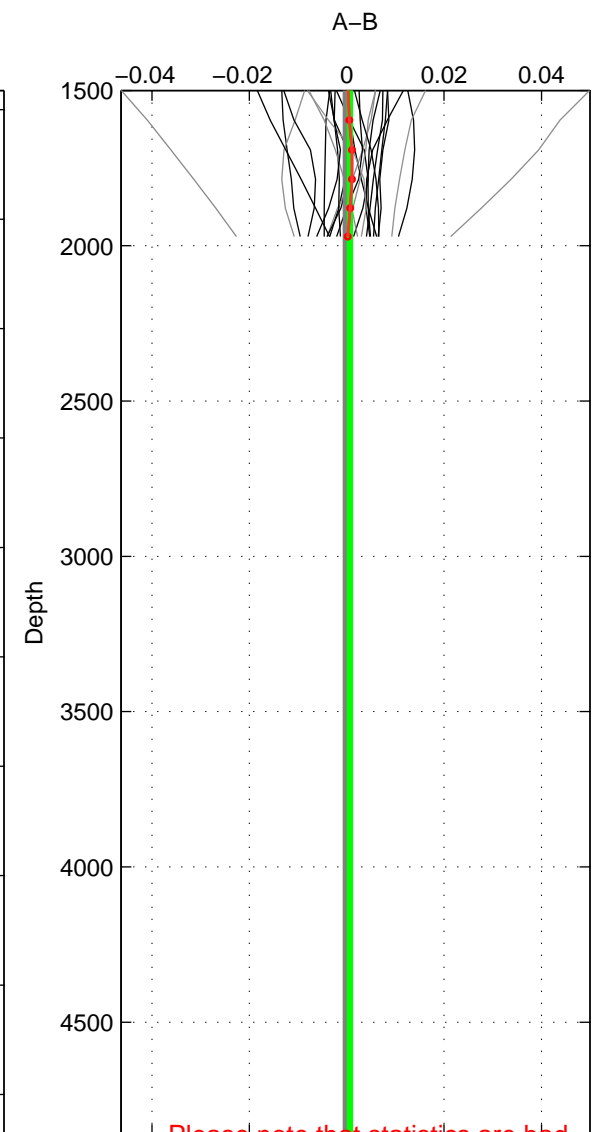

Cruise A (red). Date: Jul 2005 Cruisename: 708-49UP20050708

Cruise B (blue). Date: Feb 2008 Cruisename: 717-49UP20080122

*** "Favourite" values are means of spaces 1 2.

	Offset	O.StDev	Ratio	R.Stdev	Rating
SIGMA:	0.001	0.003	1.000	0.000	5
THETA:	0.001	0.004	1.000	0.000	5
DEPTH:	0.001	0.000	1.000	0.000	3
FAV.:	0.001	0.003	1.000	0.000	5

Profiles of A: 18
 Profiles of B: 20
 Diff profs : 26
 WMoffset (A-B): 0.00059028
 WMoffset stdev: 0.0026113
 WMratio (A/B): 1
 WMratio stdev: 7.5475e-05

Quality (1-5): 5

Profiles of A: 18
 Profiles of B: 20
 Diff profs : 26
 WMoffset (A-B): 0.0014545
 WMoffset stdev: 0.0035912
 WMratio (A/B): 1
 WMratio stdev: 0.00010381

Quality (1-5): 5

Profiles of A: 18
 Profiles of B: 20
 Diff profs : 26
 WMoffset (A-B): 0.00065551
 WMoffset stdev: 0.00037331
 WMratio (A/B): 1
 WMratio stdev: 1.0795e-05

Quality (1-5): 3

Please note that statistics are bad.