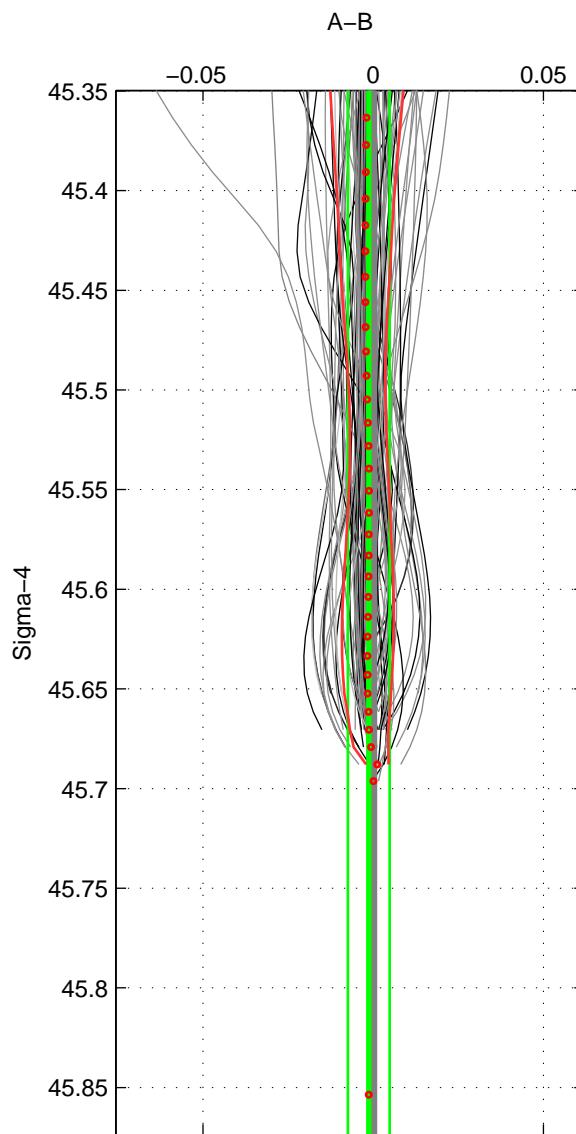

Cruise A (red). Date: Jul 2001 Cruisename: 656-49UF20010710

Cruise B (blue). Date: Apr 2007 Cruisename: 674-49UF20070424

*** "Favourite" values are means of spaces 1 2.

	Offset	O.StDev	Ratio	R.Stdev	Rating
SIGMA:	-0.001	0.006	1.000	0.000	5
THETA:	-0.002	0.001	1.000	0.000	5
DEPTH:	-0.001	0.001	1.000	0.000	3
FAV.:	-0.002	0.004	1.000	0.000	5

Profiles of A: 34
 Profiles of B: 32
 Diff profs : 100
 WMoffset (A-B): -0.0012876
 WMoffset stdev: 0.0061356
 WMratio (A/B): 0.99996
 WMratio stdev: 0.00017746

Quality (1-5): 5

Profiles of A: 34
 Profiles of B: 32
 Diff profs : 100
 WMoffset (A-B): -0.0020096
 WMoffset stdev: 0.00093071
 WMratio (A/B): 0.99994
 WMratio stdev: 2.684e-05

Quality (1-5): 5

Profiles of A: 34
 Profiles of B: 32
 Diff profs : 100
 WMoffset (A-B): -0.00090706
 WMoffset stdev: 0.0012369
 WMratio (A/B): 0.99997
 WMratio stdev: 3.5743e-05

Quality (1-5): 3

Please note that statistics are bad.