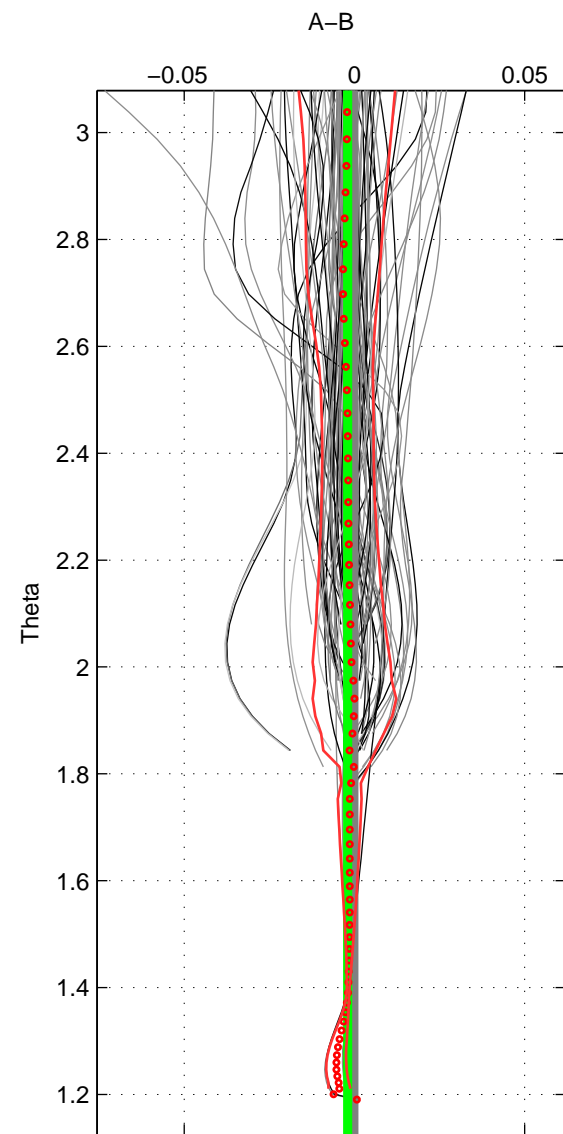

Cruise A (red). Date: Jul 2001 Cruisename: 656-49UF20010710

Cruise B (blue). Date: Apr 2007 Cruisename: 674-49UF20070424

*** "Favourite" values are means of spaces 1 2.

	Offset	O.StDev	Ratio	R.Stdev	Rating
SIGMA:	-0.001	0.006	1.000	0.000	5
THETA:	-0.002	0.001	1.000	0.000	5
DEPTH:	-0.001	0.001	1.000	0.000	3
FAV.:	-0.002	0.004	1.000	0.000	5

Profiles of A: 34
 Profiles of B: 32
 Diff profs : 100
 WMoffset (A-B): -0.0012876
 WMoffset stdev: 0.0061356
 WMratio (A/B): 0.99996
 WMratio stdev: 0.00017746

Quality (1-5): 5

Profiles of A: 34
 Profiles of B: 32
 Diff profs : 100
 WMoffset (A-B): -0.0020096
 WMoffset stdev: 0.00093071
 WMratio (A/B): 0.99994
 WMratio stdev: 2.684e-05

Quality (1-5): 5

Profiles of A: 34
 Profiles of B: 32
 Diff profs : 100
 WMoffset (A-B): -0.00090706
 WMoffset stdev: 0.0012369
 WMratio (A/B): 0.99997
 WMratio stdev: 3.5743e-05

Quality (1-5): 3

Please note that statistics are bad.