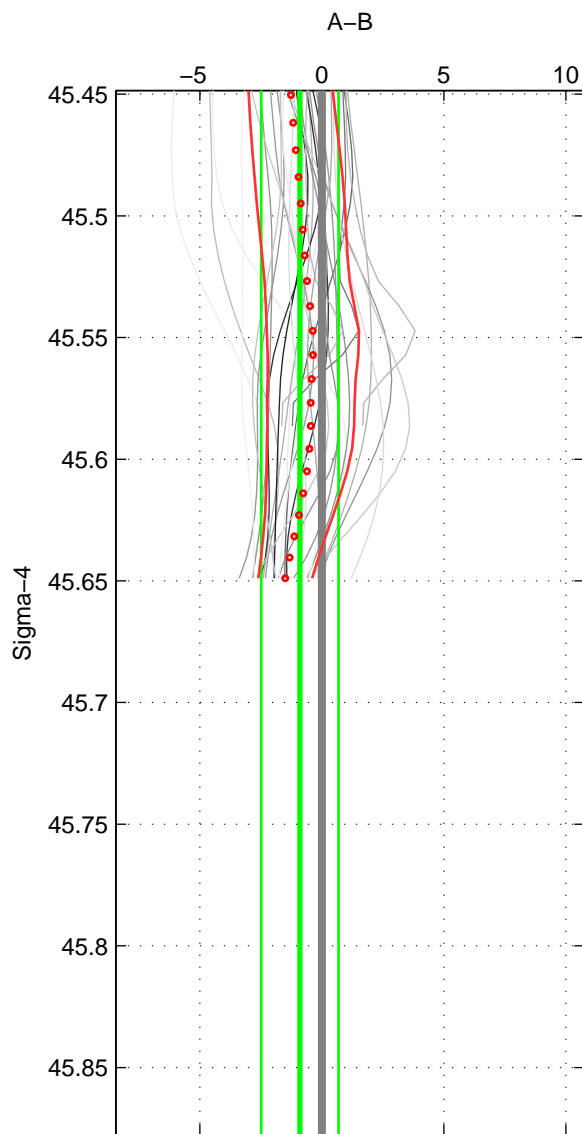

Cruise A (red). Date: Mar 1989 Cruisename: 507-32MW19890206

Cruise B (blue). Date: Apr 2003 Cruisename: 661-49UF20030422

\*\*\* "Favourite" values are means of spaces 1 2.

	Offset	O.StDev	Ratio	R.Stdev	Rating
SIGMA:	-0.001	0.002	1.000	0.000	4
THETA:	-0.001	0.002	1.000	0.000	4
DEPTH:	0.002	0.000	1.000	0.000	3
FAV. :	-0.001	0.002	1.000	0.000	4

Profiles of A: 11  
 Profiles of B: 3  
 Diff profs : 29  
 WMoffset (A-B): -0.00090332  
 WMoffset stdev: 0.001586  
 WMratio (A/B): 0.99997  
 WMratio stdev: 4.5818e-05

Quality (1-5): 4

Profiles of A: 11  
 Profiles of B: 3  
 Diff profs : 29  
 WMoffset (A-B): -0.0010607  
 WMoffset stdev: 0.0019197  
 WMratio (A/B): 0.99997  
 WMratio stdev: 5.546e-05

Quality (1-5): 4

Profiles of A: 11  
 Profiles of B: 3  
 Diff profs : 29  
 WMoffset (A-B): 0.0015331  
 WMoffset stdev: 0.00049534  
 WMratio (A/B): 1  
 WMratio stdev: 1.4326e-05

Quality (1-5): 3

Please note that statistics are bad.