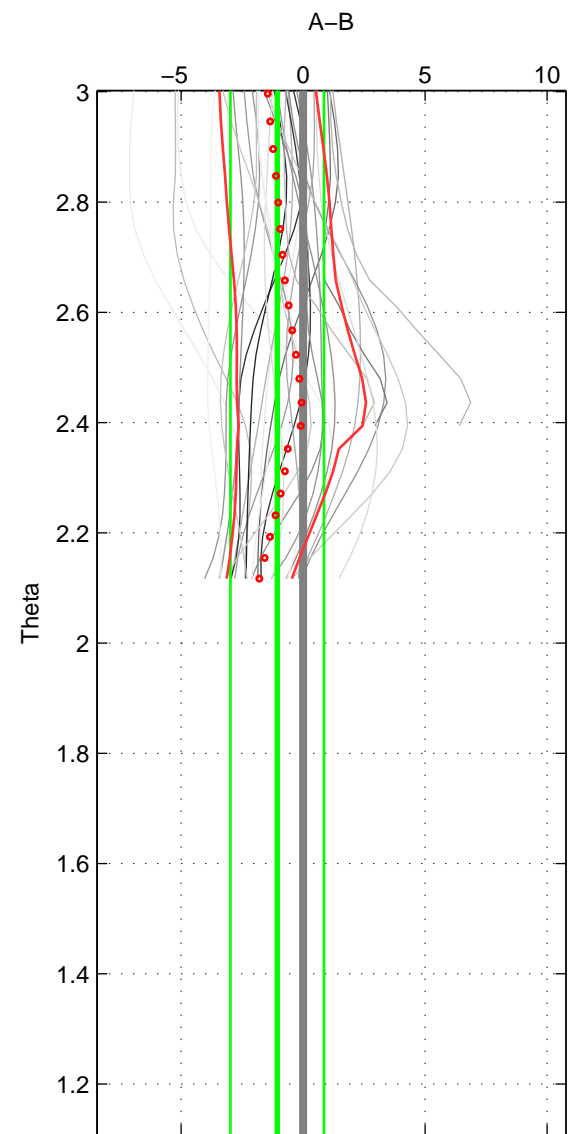

Cruise A (red). Date: Mar 1989 Cruisename: 507-32MW19890206

Cruise B (blue). Date: Apr 2003 Cruisename: 661-49UF20030422

\*\*\* "Favourite" values are means of spaces 1 2.

	Offset	O.StDev	Ratio	R.Stdev	Rating
SIGMA:	-0.001	0.002	1.000	0.000	4
THETA:	-0.001	0.002	1.000	0.000	4
DEPTH:	0.002	0.000	1.000	0.000	3
FAV. :	-0.001	0.002	1.000	0.000	4

Profiles of A: 11  
 Profiles of B: 3  
 Diff profs : 29  
 WMoffset (A-B): -0.00090332  
 WMoffset stdev: 0.001586  
 WMratio (A/B): 0.99997  
 WMratio stdev: 4.5818e-05

Quality (1-5): 4

Profiles of A: 11  
 Profiles of B: 3  
 Diff profs : 29  
 WMoffset (A-B): -0.0010607  
 WMoffset stdev: 0.0019197  
 WMratio (A/B): 0.99997  
 WMratio stdev: 5.546e-05

Quality (1-5): 4

Profiles of A: 11  
 Profiles of B: 3  
 Diff profs : 29  
 WMoffset (A-B): 0.0015331  
 WMoffset stdev: 0.00049534  
 WMratio (A/B): 1  
 WMratio stdev: 1.4326e-05

Quality (1-5): 3

Please note that statistics are bad.