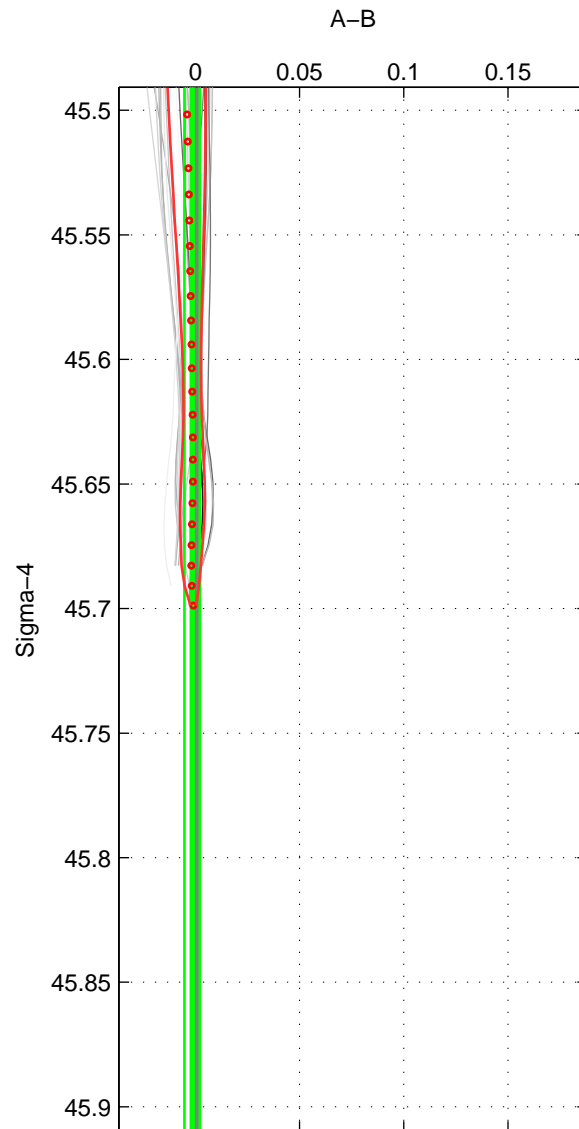

Cruise A (red). Date: May 1985 Cruisename: 495-325019850330

Cruise B (blue). Date: Jul 2005 Cruisename: 669-49UF20050615

*** "Favourite" values are means of spaces 1 2.

	Offset	O.StDev	Ratio	R.Stdev	Rating
SIGMA:	-0.002	0.004	1.000	0.000	4
THETA:	0.000	0.005	1.000	0.000	4
DEPTH:	-0.002	0.001	1.000	0.000	3
FAV. :	-0.001	0.004	1.000	0.000	4

Profiles of A: 20
 Profiles of B: 7
 Diff profs : 29
 WMoffset (A-B): -0.0015776
 WMoffset stdev: 0.003693
 WMratio (A/B): 0.99995
 WMratio stdev: 0.0001067

Quality (1-5): 4

Profiles of A: 21
 Profiles of B: 7
 Diff profs : 31
 WMoffset (A-B): 8.6182e-05
 WMoffset stdev: 0.0052677
 WMratio (A/B): 1
 WMratio stdev: 0.00015211

Quality (1-5): 4

Profiles of A: 20
 Profiles of B: 7
 Diff profs : 29
 WMoffset (A-B): -0.0024472
 WMoffset stdev: 0.00068842
 WMratio (A/B): 0.99993
 WMratio stdev: 1.9909e-05

Quality (1-5): 3

Please note that statistics are bad.