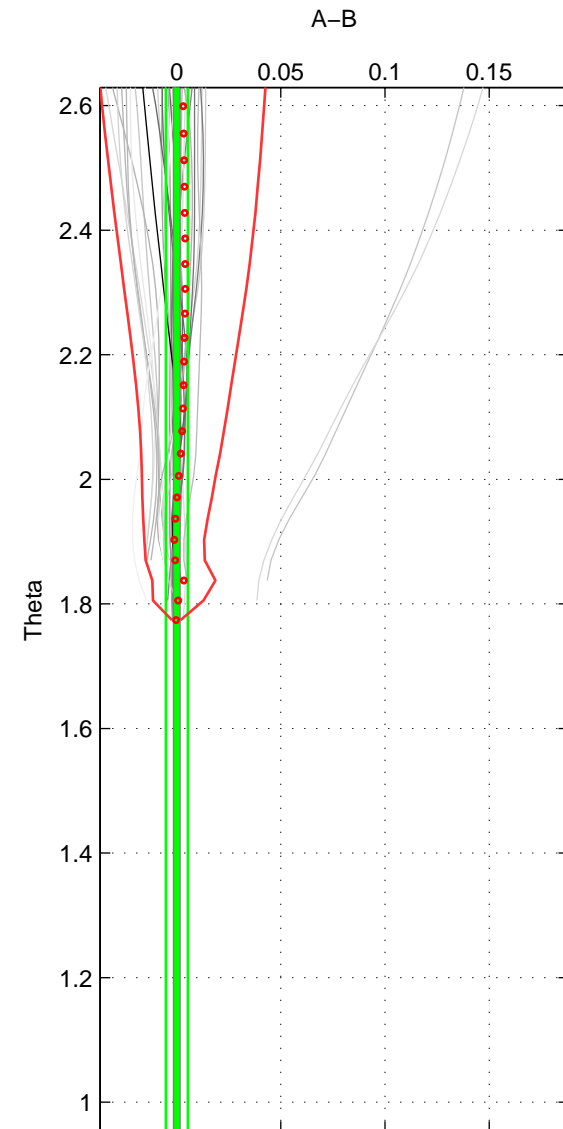

Cruise A (red). Date: May 1985 Cruisename: 495-325019850330

Cruise B (blue). Date: Jul 2005 Cruisename: 669-49UF20050615

*** "Favourite" values are means of spaces 1 2.

	Offset	O.StDev	Ratio	R.Stdev	Rating
SIGMA:	-0.002	0.004	1.000	0.000	4
THETA:	0.000	0.005	1.000	0.000	4
DEPTH:	-0.002	0.001	1.000	0.000	3
FAV. :	-0.001	0.004	1.000	0.000	4

Profiles of A: 20
 Profiles of B: 7
 Diff profs : 29
 WMoffset (A-B): -0.0015776
 WMoffset stdev: 0.003693
 WMratio (A/B): 0.99995
 WMratio stdev: 0.0001067

Quality (1-5): 4

Profiles of A: 21
 Profiles of B: 7
 Diff profs : 31
 WMoffset (A-B): 8.6182e-05
 WMoffset stdev: 0.0052677
 WMratio (A/B): 1
 WMratio stdev: 0.00015211

Quality (1-5): 4

Profiles of A: 20
 Profiles of B: 7
 Diff profs : 29
 WMoffset (A-B): -0.0024472
 WMoffset stdev: 0.00068842
 WMratio (A/B): 0.99993
 WMratio stdev: 1.9909e-05

Quality (1-5): 3

Please note that statistics are bad.