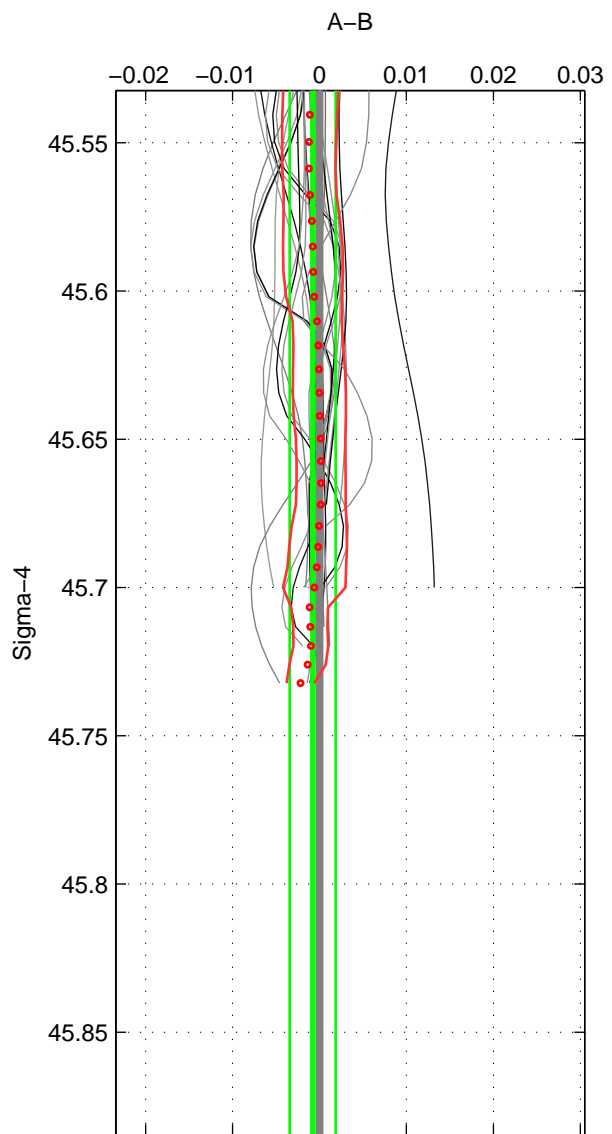

Cruise A (red). Date: Jun 1998 Cruisename: 684-49UP19980609
 Cruise B (blue). Date: May 1999 Cruisename: 687-49UP19990419

*** "Favourite" values are those of space 1.

	Offset	O.StDev	Ratio	R.Stdev	Rating
SIGMA:	-0.001	0.003	1.000	0.000	5
THETA:	-0.001	0.005	1.000	0.000	4
DEPTH:	0.002	0.001	1.000	0.000	3
FAV.:	-0.001	0.003	1.000	0.000	5

Profiles of A: 17
 Profiles of B: 9
 Diff profs: 33
 WMoffset (A-B): -0.00078316
 WMoffset stdev: 0.0026514
 WMratio (A/B): 0.99998
 WMratio stdev: 7.6667e-05

Quality (1-5): 5

Profiles of A: 17
 Profiles of B: 9
 Diff profs: 33
 WMoffset (A-B): -0.0012587
 WMoffset stdev: 0.0051347
 WMratio (A/B): 0.99996
 WMratio stdev: 0.00014846

Quality (1-5): 4

Profiles of A: 17
 Profiles of B: 9
 Diff profs: 33
 WMoffset (A-B): 0.0021234
 WMoffset stdev: 0.00074713
 WMratio (A/B): 1.0001
 WMratio stdev: 2.1662e-05

Quality (1-5): 3

Please note that statistics are bad.