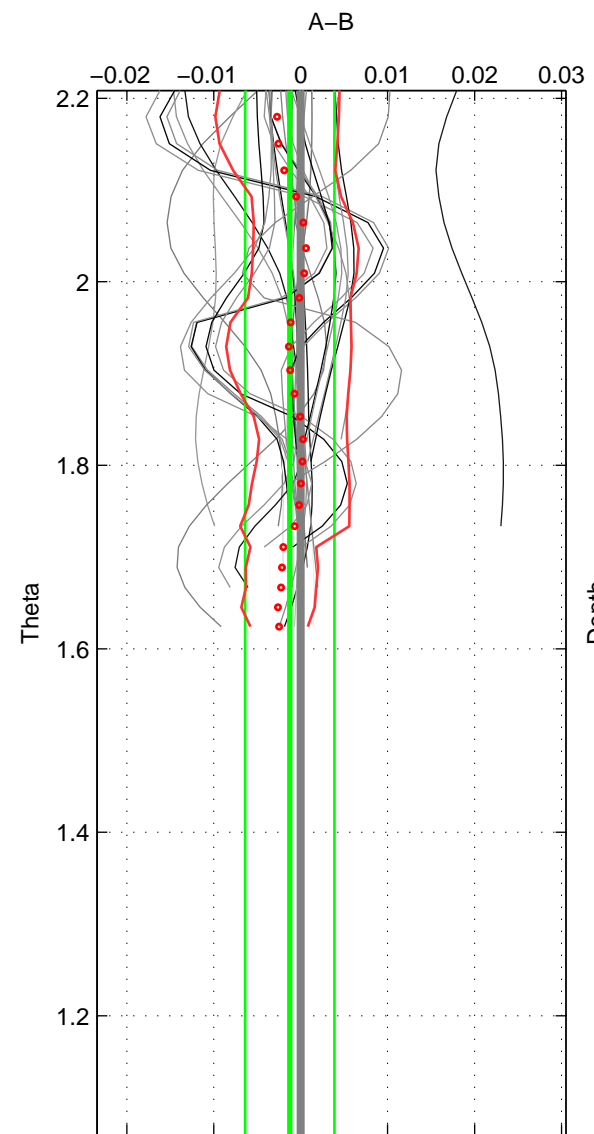

Cruise A (red). Date: Jun 1998 Cruisename: 684-49UP19980609
 Cruise B (blue). Date: May 1999 Cruisename: 687-49UP19990419

*** "Favourite" values are those of space 1.

	Offset	O.StDev	Ratio	R.Stdev	Rating
SIGMA:	-0.001	0.003	1.000	0.000	5
THETA:	-0.001	0.005	1.000	0.000	4
DEPTH:	0.002	0.001	1.000	0.000	3
FAV.:	-0.001	0.003	1.000	0.000	5

Profiles of A: 17
 Profiles of B: 9
 Diff profs: 33
 WMoffset (A-B): -0.00078316
 WMoffset stdev: 0.0026514
 WMratio (A/B): 0.99998
 WMratio stdev: 7.6667e-05

Quality (1-5): 5

Profiles of A: 17
 Profiles of B: 9
 Diff profs: 33
 WMoffset (A-B): -0.0012587
 WMoffset stdev: 0.0051347
 WMratio (A/B): 0.99996
 WMratio stdev: 0.00014846

Quality (1-5): 4

Profiles of A: 17
 Profiles of B: 9
 Diff profs: 33
 WMoffset (A-B): 0.0021234
 WMoffset stdev: 0.00074713
 WMratio (A/B): 1.0001
 WMratio stdev: 2.1662e-05

Quality (1-5): 3

Please note that statistics are bad.