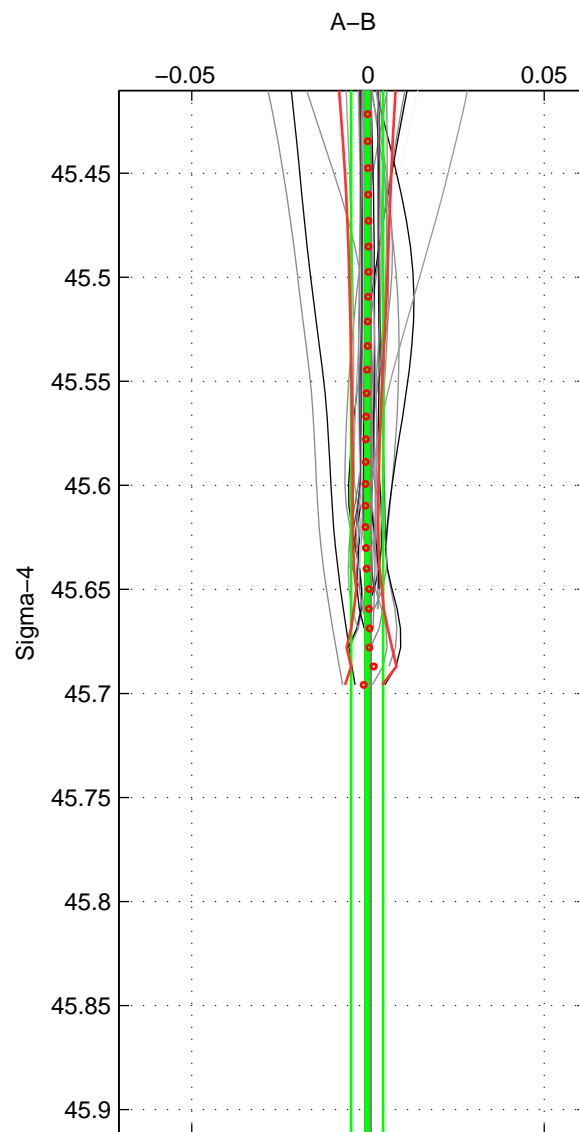

Cruise A (red). Date: Jul 2005 Cruisename: 669-49UF20050615

Cruise B (blue). Date: Oct 1997 Cruisename: 683-49UP19970912

*** "Favourite" values are means of spaces 1 2.

	Offset	O.StDev	Ratio	R.Stdev	Rating
SIGMA:	-0.000	0.005	1.000	0.000	5
THETA:	0.000	0.008	1.000	0.000	5
DEPTH:	0.001	0.000	1.000	0.000	3
FAV.:	0.000	0.006	1.000	0.000	5

Profiles of A: 24
 Profiles of B: 33
 Diff profs : 48
 WMoffset (A-B): -0.00023847
 WMoffset stdev: 0.004511
 WMratio (A/B): 0.99999
 WMratio stdev: 0.00013044

Quality (1-5): 5

Profiles of A: 24
 Profiles of B: 33
 Diff profs : 48
 WMoffset (A-B): 0.00030316
 WMoffset stdev: 0.0076997
 WMratio (A/B): 1
 WMratio stdev: 0.00022273

Quality (1-5): 5

Profiles of A: 24
 Profiles of B: 33
 Diff profs : 48
 WMoffset (A-B): 0.00082364
 WMoffset stdev: 0.00026145
 WMratio (A/B): 1
 WMratio stdev: 7.5547e-06

Quality (1-5): 3

Please note that statistics are bad.