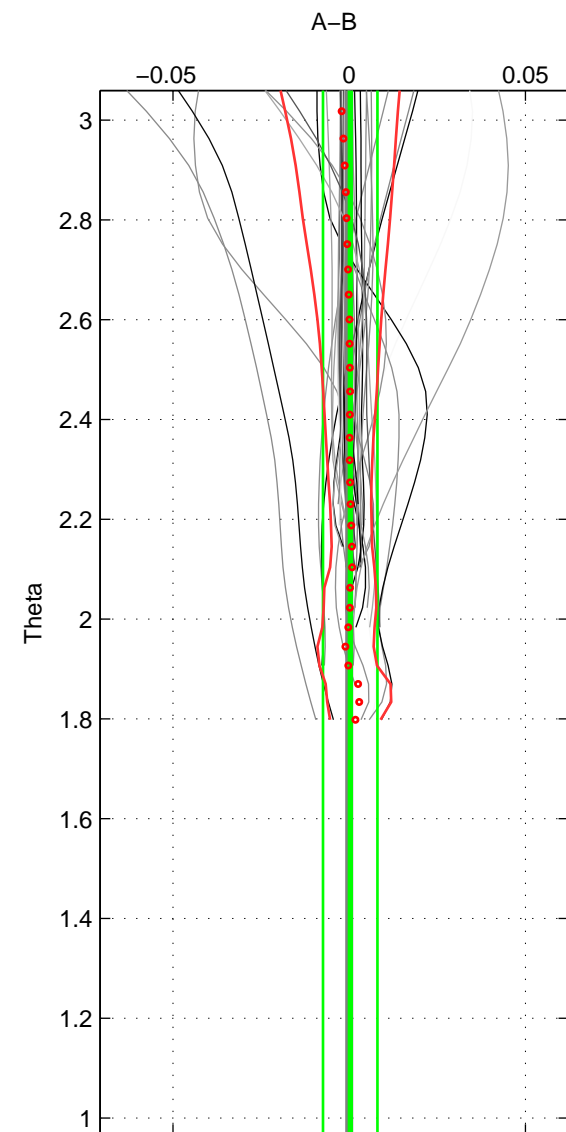

Cruise A (red). Date: Jul 2005 Cruisename: 669-49UF20050615

Cruise B (blue). Date: Oct 1997 Cruisename: 683-49UP19970912

*** "Favourite" values are means of spaces 1 2.

	Offset	O.StDev	Ratio	R.Stdev	Rating
SIGMA:	-0.000	0.005	1.000	0.000	5
THETA:	0.000	0.008	1.000	0.000	5
DEPTH:	0.001	0.000	1.000	0.000	3
FAV.:	0.000	0.006	1.000	0.000	5

Profiles of A: 24
 Profiles of B: 33
 Diff profs : 48
 WMoffset (A-B): -0.00023847
 WMoffset stdev: 0.004511
 WMratio (A/B): 0.99999
 WMratio stdev: 0.00013044

Quality (1-5): 5

Profiles of A: 24
 Profiles of B: 33
 Diff profs : 48
 WMoffset (A-B): 0.00030316
 WMoffset stdev: 0.0076997
 WMratio (A/B): 1
 WMratio stdev: 0.00022273

Quality (1-5): 5

Profiles of A: 24
 Profiles of B: 33
 Diff profs : 48
 WMoffset (A-B): 0.00082364
 WMoffset stdev: 0.00026145
 WMratio (A/B): 1
 WMratio stdev: 7.5547e-06

Quality (1-5): 3

Please note that statistics are bad.