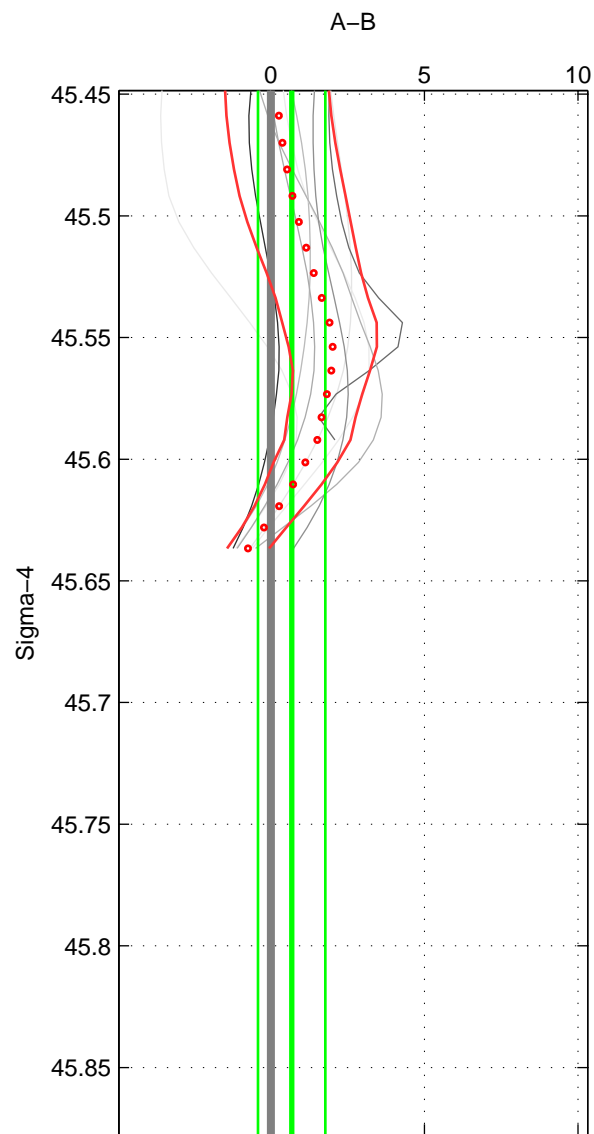

Cruise A (red). Date: Mar 1989 Cruisename: 507-32MW19890206

Cruise B (blue). Date: Nov 2003 Cruisename: 663-49UF20031028

*** "Favourite" values are means of spaces 1 2.

	Offset	O.StDev	Ratio	R.Stdev	Rating
SIGMA:	0.001	0.001	1.000	0.000	3
THETA:	0.001	0.001	1.000	0.000	3
DEPTH:	0.007	0.001	1.000	0.000	2
FAV.:	0.001	0.001	1.000	0.000	3

Profiles of A: 11
 Profiles of B: 1
 Diff profs : 9
 WMoffset (A-B): 0.00067934
 WMoffset stdev: 0.001098
 WMratio (A/B): 1
 WMratio stdev: 3.1717e-05

Quality (1-5): 3

Profiles of A: 11
 Profiles of B: 1
 Diff profs : 9
 WMoffset (A-B): 0.00066555
 WMoffset stdev: 0.0013697
 WMratio (A/B): 1
 WMratio stdev: 3.9565e-05

Quality (1-5): 3

Profiles of A: 11
 Profiles of B: 1
 Diff profs : 9
 WMoffset (A-B): 0.0066207
 WMoffset stdev: 0.0008268
 WMratio (A/B): 1.0002
 WMratio stdev: 2.3939e-05

Quality (1-5): 2

Please note that statistics are bad.