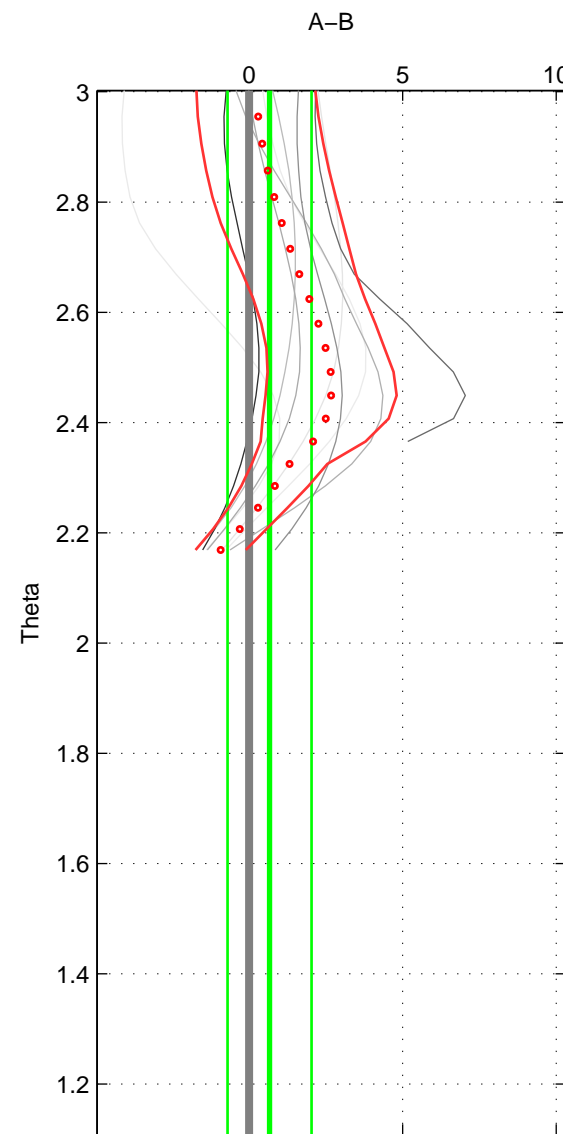

Cruise A (red). Date: Mar 1989 Cruisename: 507-32MW19890206

Cruise B (blue). Date: Nov 2003 Cruisename: 663-49UF20031028

*** "Favourite" values are means of spaces 1 2.

	Offset	O.StDev	Ratio	R.Stdev	Rating
SIGMA:	0.001	0.001	1.000	0.000	3
THETA:	0.001	0.001	1.000	0.000	3
DEPTH:	0.007	0.001	1.000	0.000	2
FAV.:	0.001	0.001	1.000	0.000	3

Profiles of A: 11
 Profiles of B: 1
 Diff profs : 9
 WMoffset (A-B): 0.00067934
 WMoffset stdev: 0.001098
 WMratio (A/B): 1
 WMratio stdev: 3.1717e-05

Quality (1-5): 3

Profiles of A: 11
 Profiles of B: 1
 Diff profs : 9
 WMoffset (A-B): 0.00066555
 WMoffset stdev: 0.0013697
 WMratio (A/B): 1
 WMratio stdev: 3.9565e-05

Quality (1-5): 3

Profiles of A: 11
 Profiles of B: 1
 Diff profs : 9
 WMoffset (A-B): 0.0066207
 WMoffset stdev: 0.0008268
 WMratio (A/B): 1.0002
 WMratio stdev: 2.3939e-05

Quality (1-5): 2

Please note that statistics are bad.