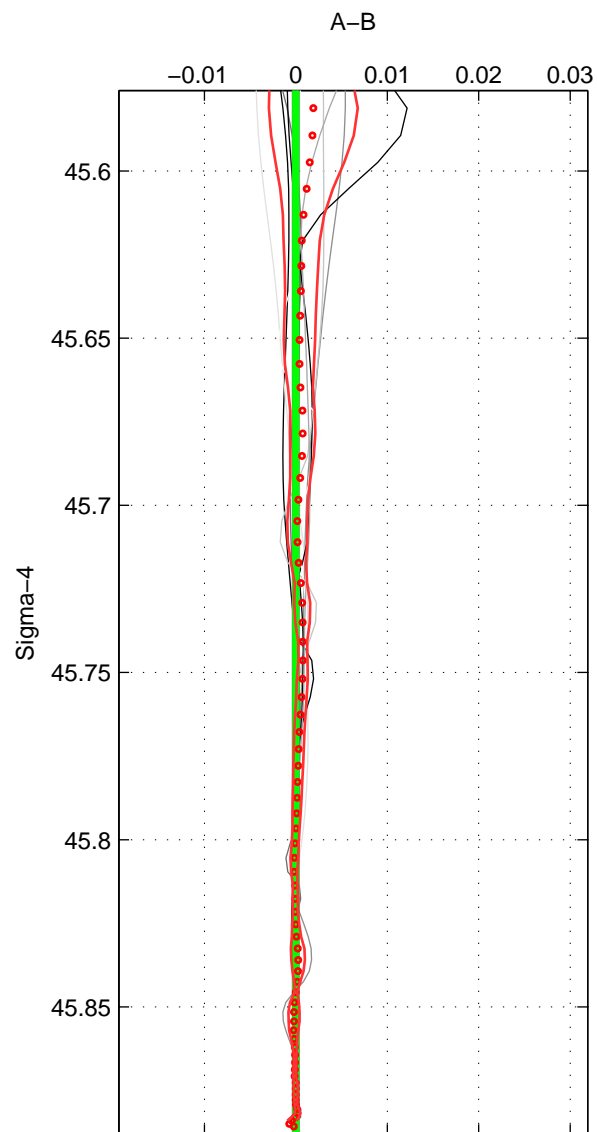

Cruise A (red). Date: Aug 2004 Cruisename: 601-49NZ20040807

Cruise B (blue). Date: Mar 2005 Cruisename: 604-49NZ20050228

\*\*\* "Favourite" values are means of spaces 1 2 3.

	Offset	O.StDev	Ratio	R.Stdev	Rating
SIGMA:	-0.000	0.000	1.000	0.000	5
THETA:	0.000	0.000	1.000	0.000	5
DEPTH:	-0.000	0.001	1.000	0.000	5
FAV.:	-0.000	0.000	1.000	0.000	5

Profiles of A: 9  
 Profiles of B: 3  
 Diff profs : 9  
 WMoffset (A-B): -5.5477e-06  
 WMoffset stdev: 0.00024417  
 WMratio (A/B): 1  
 WMratio stdev: 7.0388e-06

Quality (1-5): 5

Profiles of A: 9  
 Profiles of B: 3  
 Diff profs : 9  
 WMoffset (A-B): 8.1321e-05  
 WMoffset stdev: 0.00040261  
 WMratio (A/B): 1  
 WMratio stdev: 1.1607e-05

Quality (1-5): 5

Profiles of A: 9  
 Profiles of B: 3  
 Diff profs : 9  
 WMoffset (A-B): -0.00024303  
 WMoffset stdev: 0.00085124  
 WMratio (A/B): 0.99999  
 WMratio stdev: 2.4537e-05

Quality (1-5): 5