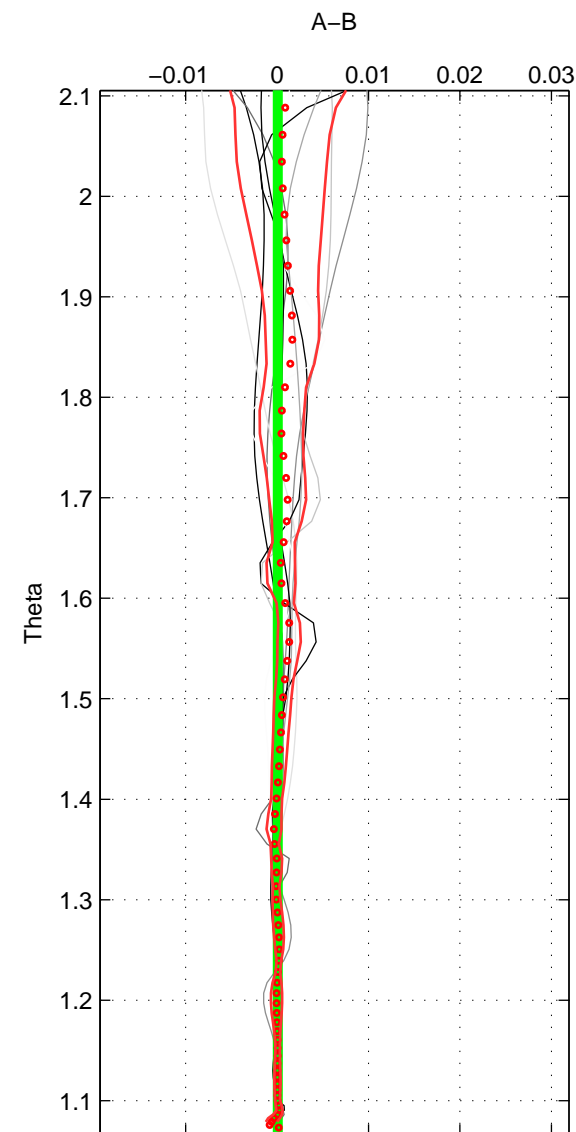

Cruise A (red). Date: Aug 2004 Cruisename: 601-49NZ20040807

Cruise B (blue). Date: Mar 2005 Cruisename: 604-49NZ20050228

\*\*\* "Favourite" values are means of spaces 1 2 3.

	Offset	O.StDev	Ratio	R.Stdev	Rating
SIGMA:	-0.000	0.000	1.000	0.000	5
THETA:	0.000	0.000	1.000	0.000	5
DEPTH:	-0.000	0.001	1.000	0.000	5
FAV.:	-0.000	0.000	1.000	0.000	5

Profiles of A: 9  
 Profiles of B: 3  
 Diff profs : 9  
 WMoffset (A-B): -5.5477e-06  
 WMoffset stdev: 0.00024417  
 WMratio (A/B): 1  
 WMratio stdev: 7.0388e-06

Quality (1-5): 5

Profiles of A: 9  
 Profiles of B: 3  
 Diff profs : 9  
 WMoffset (A-B): 8.1321e-05  
 WMoffset stdev: 0.00040261  
 WMratio (A/B): 1  
 WMratio stdev: 1.1607e-05

Quality (1-5): 5

Profiles of A: 9  
 Profiles of B: 3  
 Diff profs : 9  
 WMoffset (A-B): -0.00024303  
 WMoffset stdev: 0.00085124  
 WMratio (A/B): 0.99999  
 WMratio stdev: 2.4537e-05

Quality (1-5): 5