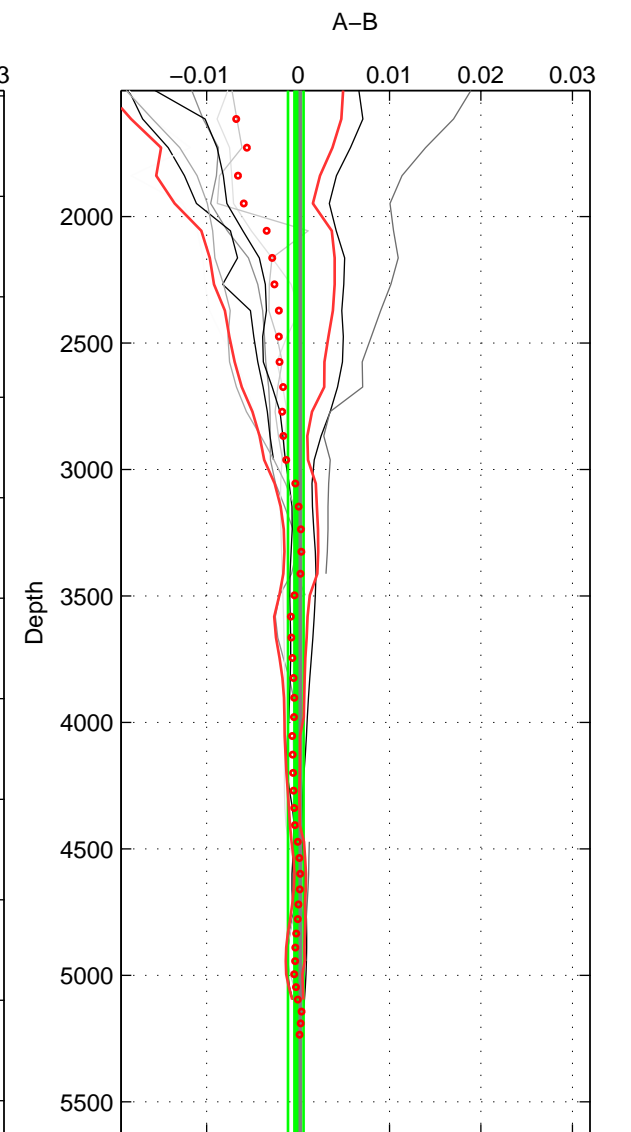

Cruise A (red). Date: Aug 2004 Cruisename: 601-49NZ20040807

Cruise B (blue). Date: Mar 2005 Cruisename: 604-49NZ20050228

\*\*\* "Favourite" values are means of spaces 1 2 3.

	Offset	O.StDev	Ratio	R.Stdev	Rating
SIGMA:	-0.000	0.000	1.000	0.000	5
THETA:	0.000	0.000	1.000	0.000	5
DEPTH:	-0.000	0.001	1.000	0.000	5
FAV.:	-0.000	0.000	1.000	0.000	5

Profiles of A: 9  
 Profiles of B: 3  
 Diff profs : 9  
 WMoffset (A-B): -5.5477e-06  
 WMoffset stdev: 0.00024417  
 WMratio (A/B): 1  
 WMratio stdev: 7.0388e-06

Quality (1-5): 5

Profiles of A: 9  
 Profiles of B: 3  
 Diff profs : 9  
 WMoffset (A-B): 8.1321e-05  
 WMoffset stdev: 0.00040261  
 WMratio (A/B): 1  
 WMratio stdev: 1.1607e-05

Quality (1-5): 5

Profiles of A: 9  
 Profiles of B: 3  
 Diff profs : 9  
 WMoffset (A-B): -0.00024303  
 WMoffset stdev: 0.00085124  
 WMratio (A/B): 0.99999  
 WMratio stdev: 2.4537e-05

Quality (1-5): 5