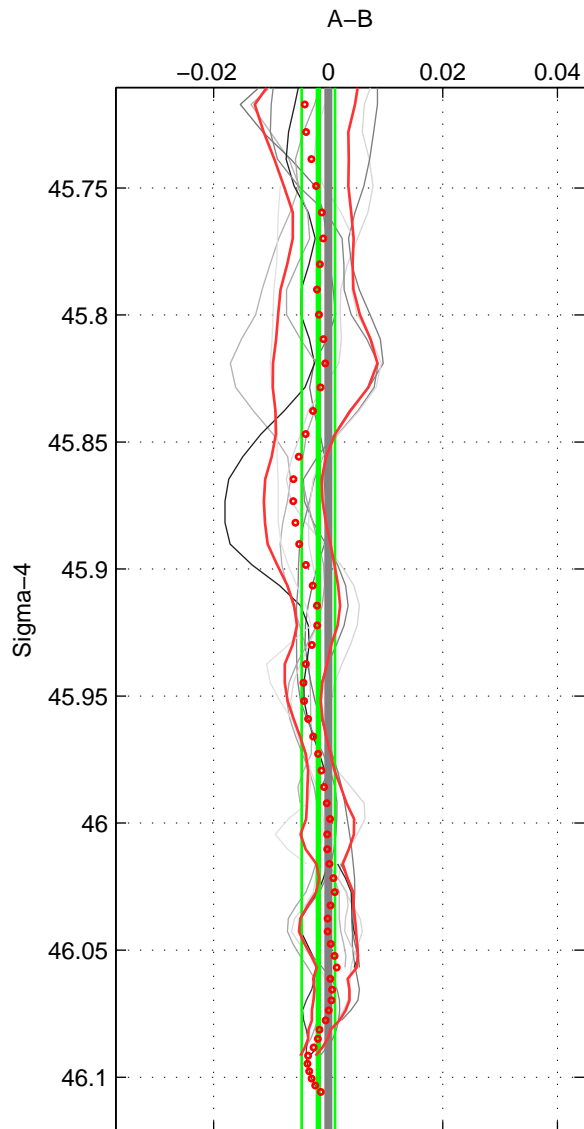

Cruise A (red). Date: Feb 1986 Cruisename: 363-35MF19850224

Cruise B (blue). Date: Mar 1994 Cruisename: 392-74DI19940219

*** "Favourite" values are means of spaces 1 2 3.

	Offset	O.StDev	Ratio	R.Stdev	Rating
SIGMA:	-0.002	0.003	1.000	0.000	5
THETA:	-0.001	0.002	1.000	0.000	5
DEPTH:	0.001	0.005	1.000	0.000	5
FAV. :	-0.001	0.003	1.000	0.000	5

Profiles of A: 6
 Profiles of B: 10
 Diff profs : 14
 WMoffset (A-B): -0.0017336
 WMoffset stdev: 0.0028976
 WMratio (A/B): 0.99995
 WMratio stdev: 8.3525e-05

Quality (1-5): 5

Profiles of A: 6
 Profiles of B: 10
 Diff profs : 14
 WMoffset (A-B): -0.0013
 WMoffset stdev: 0.0023444
 WMratio (A/B): 0.99996
 WMratio stdev: 6.757e-05

Quality (1-5): 5

Profiles of A: 6
 Profiles of B: 10
 Diff profs : 14
 WMoffset (A-B): 0.00058236
 WMoffset stdev: 0.0047965
 WMratio (A/B): 1
 WMratio stdev: 0.00013827

Quality (1-5): 5