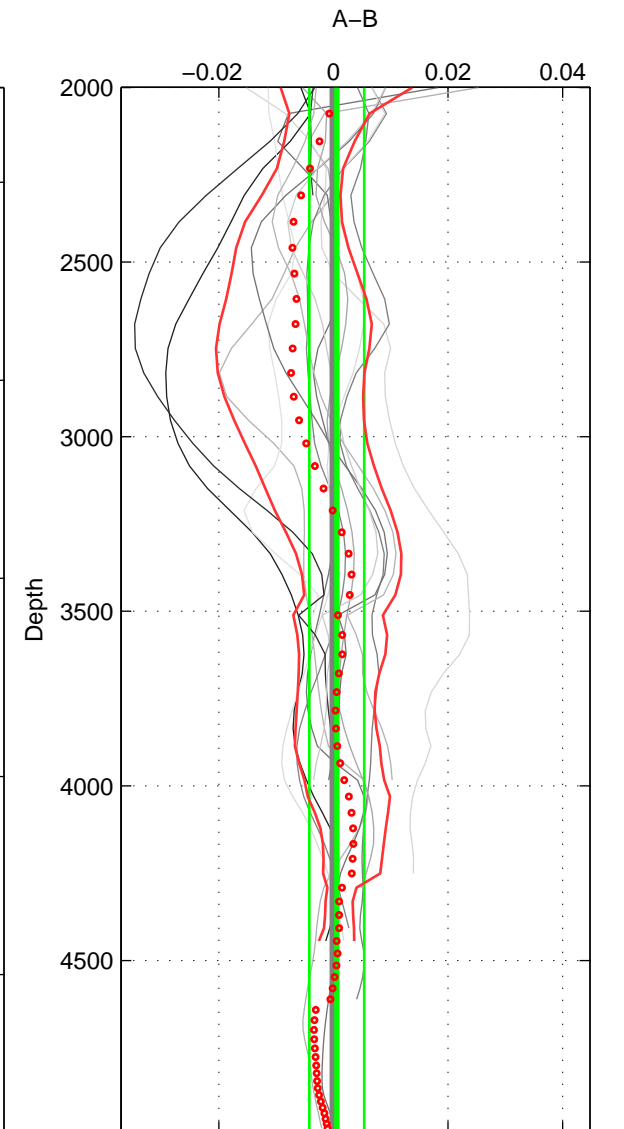

Cruise A (red). Date: Feb 1986 Cruisename: 363-35MF19850224

Cruise B (blue). Date: Mar 1994 Cruisename: 392-74DI19940219

*** "Favourite" values are means of spaces 1 2 3.

	Offset	O.StDev	Ratio	R.Stdev	Rating
SIGMA:	-0.002	0.003	1.000	0.000	5
THETA:	-0.001	0.002	1.000	0.000	5
DEPTH:	0.001	0.005	1.000	0.000	5
FAV. :	-0.001	0.003	1.000	0.000	5

Profiles of A: 6
 Profiles of B: 10
 Diff profs : 14
 WMoffset (A-B): -0.0017336
 WMoffset stdev: 0.0028976
 WMratio (A/B): 0.99995
 WMratio stdev: 8.3525e-05

Quality (1-5): 5

Profiles of A: 6
 Profiles of B: 10
 Diff profs : 14
 WMoffset (A-B): -0.0013
 WMoffset stdev: 0.0023444
 WMratio (A/B): 0.99996
 WMratio stdev: 6.757e-05

Quality (1-5): 5

Profiles of A: 6
 Profiles of B: 10
 Diff profs : 14
 WMoffset (A-B): 0.00058236
 WMoffset stdev: 0.0047965
 WMratio (A/B): 1
 WMratio stdev: 0.00013827

Quality (1-5): 5