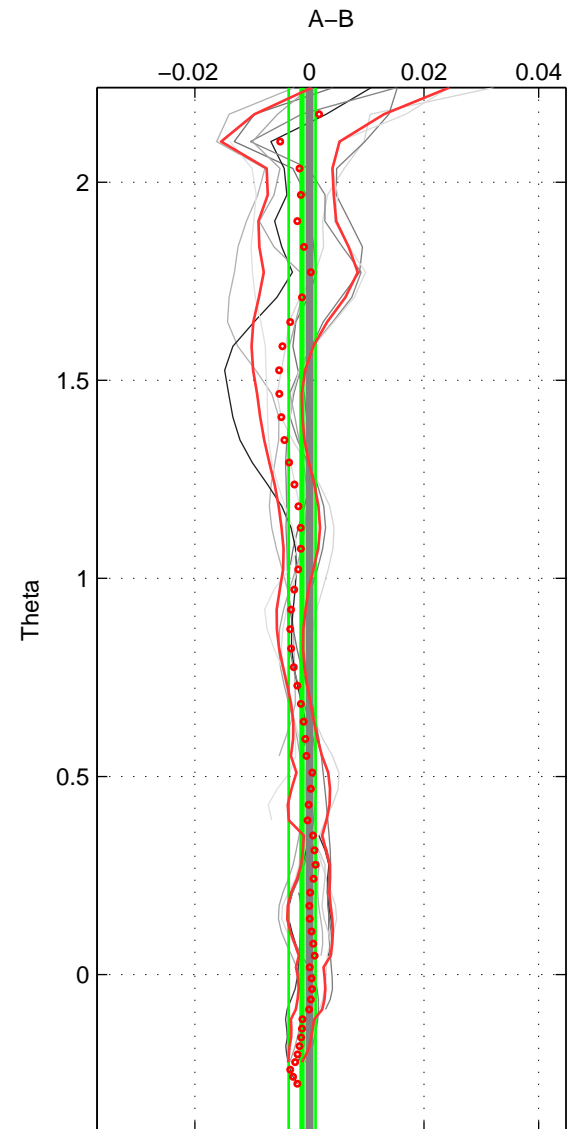

Cruise A (red). Date: Feb 1986 Cruisename: 363-35MF19850224

Cruise B (blue). Date: Mar 1994 Cruisename: 392-74DI19940219

*** "Favourite" values are means of spaces 1 2 3.

	Offset	O.StDev	Ratio	R.Stdev	Rating
SIGMA:	-0.002	0.003	1.000	0.000	5
THETA:	-0.001	0.002	1.000	0.000	5
DEPTH:	0.001	0.005	1.000	0.000	5
FAV. :	-0.001	0.003	1.000	0.000	5

Profiles of A: 6
 Profiles of B: 10
 Diff profs : 14
 WMoffset (A-B): -0.0017336
 WMoffset stdev: 0.0028976
 WMratio (A/B): 0.99995
 WMratio stdev: 8.3525e-05

Quality (1-5): 5

Profiles of A: 6
 Profiles of B: 10
 Diff profs : 14
 WMoffset (A-B): -0.0013
 WMoffset stdev: 0.0023444
 WMratio (A/B): 0.99996
 WMratio stdev: 6.757e-05

Quality (1-5): 5

Profiles of A: 6
 Profiles of B: 10
 Diff profs : 14
 WMoffset (A-B): 0.00058236
 WMoffset stdev: 0.0047965
 WMratio (A/B): 1
 WMratio stdev: 0.00013827

Quality (1-5): 5