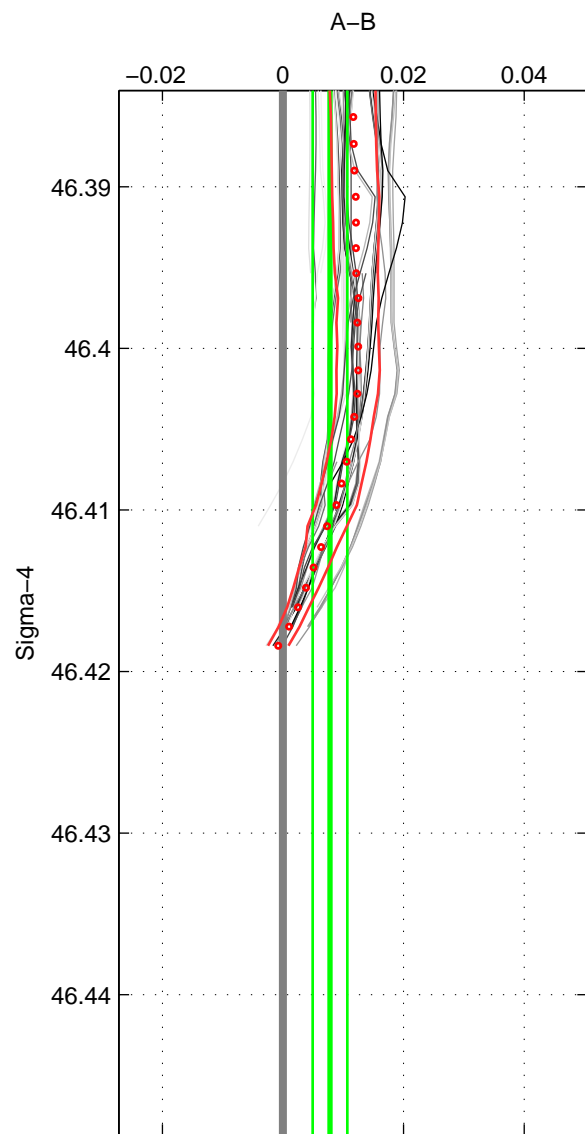

Cruise A (red). Date: Jun 2001 Cruisename: 79-58AA20010527

Cruise B (blue). Date: Aug 1993 Cruisename: 87-58JH19930730

*** "Favourite" values are means of spaces 2 3.

| | Offset | O.StDev | Ratio | R.Stdev | Rating |
|--------|--------|---------|-------|---------|--------|
| SIGMA: | 0.008 | 0.003 | 1.000 | 0.000 | 4 |
| THETA: | 0.009 | 0.004 | 1.000 | 0.000 | 5 |
| DEPTH: | -0.002 | 0.005 | 1.000 | 0.000 | 5 |
| FAV.: | 0.003 | 0.004 | 1.000 | 0.000 | 5 |

Profiles of A: 11
 Profiles of B: 9
 Diff profs: 45
 WMoffset (A-B): 0.0078014
 WMoffset stdev: 0.0028623
 WMratio (A/B): 1.0002
 WMratio stdev: 8.2028e-05

Quality (1-5): 4

Profiles of A: 11
 Profiles of B: 9
 Diff profs: 45
 WMoffset (A-B): 0.0086436
 WMoffset stdev: 0.0041858
 WMratio (A/B): 1.0002
 WMratio stdev: 0.00011997

Quality (1-5): 5

Profiles of A: 11
 Profiles of B: 9
 Diff profs: 45
 WMoffset (A-B): -0.0019798
 WMoffset stdev: 0.0045636
 WMratio (A/B): 0.99994
 WMratio stdev: 0.00013072

Quality (1-5): 5