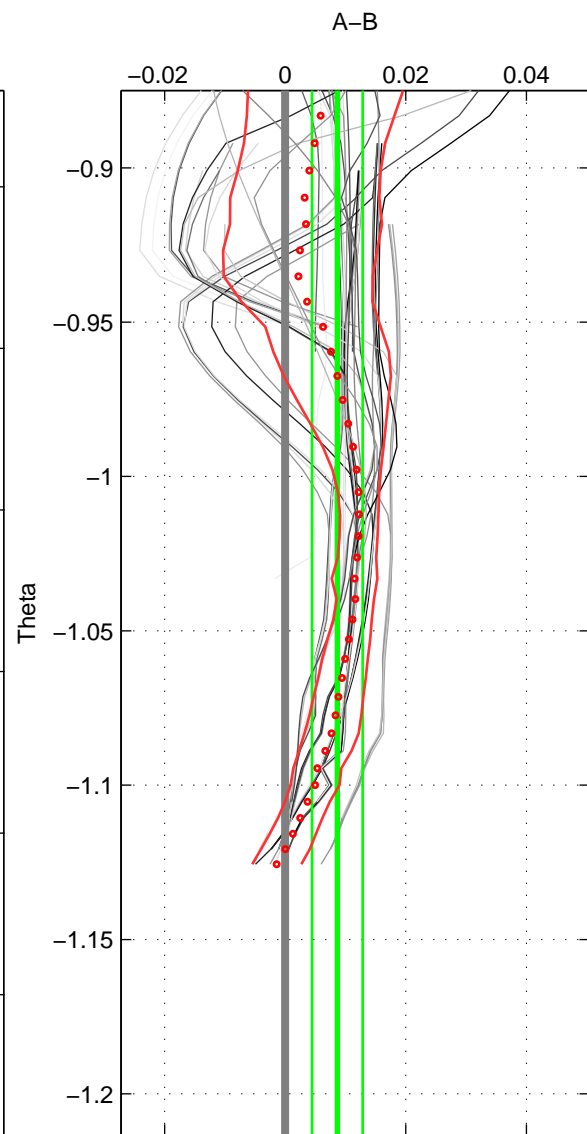

Cruise A (red). Date: Jun 2001 Cruisename: 79-58AA20010527

Cruise B (blue). Date: Aug 1993 Cruisename: 87-58JH19930730

*** "Favourite" values are means of spaces 2 3.

| | Offset | O.StDev | Ratio | R.Stdev | Rating |
|--------|--------|---------|-------|---------|--------|
| SIGMA: | 0.008 | 0.003 | 1.000 | 0.000 | 4 |
| THETA: | 0.009 | 0.004 | 1.000 | 0.000 | 5 |
| DEPTH: | -0.002 | 0.005 | 1.000 | 0.000 | 5 |
| FAV.: | 0.003 | 0.004 | 1.000 | 0.000 | 5 |

Profiles of A: 11
 Profiles of B: 9
 Diff profs: 45
 WMoffset (A-B): 0.0078014
 WMoffset stdev: 0.0028623
 WMratio (A/B): 1.0002
 WMratio stdev: 8.2028e-05

Quality (1-5): 4

Profiles of A: 11
 Profiles of B: 9
 Diff profs: 45
 WMoffset (A-B): 0.0086436
 WMoffset stdev: 0.0041858
 WMratio (A/B): 1.0002
 WMratio stdev: 0.00011997

Quality (1-5): 5

Profiles of A: 11
 Profiles of B: 9
 Diff profs: 45
 WMoffset (A-B): -0.0019798
 WMoffset stdev: 0.0045636
 WMratio (A/B): 0.99994
 WMratio stdev: 0.00013072

Quality (1-5): 5