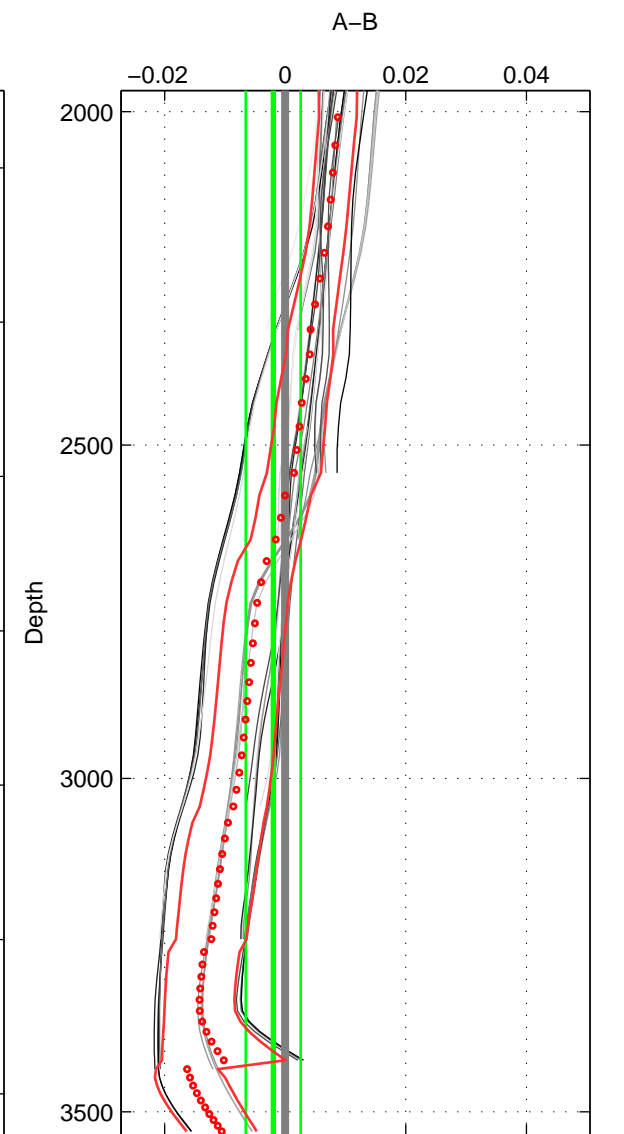

Cruise A (red). Date: Jun 2001 Cruisename: 79-58AA20010527

Cruise B (blue). Date: Aug 1993 Cruisename: 87-58JH19930730

*** "Favourite" values are means of spaces 2 3.

| | Offset | O.StDev | Ratio | R.Stdev | Rating |
|--------|--------|---------|-------|---------|--------|
| SIGMA: | 0.008 | 0.003 | 1.000 | 0.000 | 4 |
| THETA: | 0.009 | 0.004 | 1.000 | 0.000 | 5 |
| DEPTH: | -0.002 | 0.005 | 1.000 | 0.000 | 5 |
| FAV.: | 0.003 | 0.004 | 1.000 | 0.000 | 5 |

Profiles of A: 11
 Profiles of B: 9
 Diff profs: 45
 WMoffset (A-B): 0.0078014
 WMoffset stdev: 0.0028623
 WMratio (A/B): 1.0002
 WMratio stdev: 8.2028e-05

Quality (1-5): 4

Profiles of A: 11
 Profiles of B: 9
 Diff profs: 45
 WMoffset (A-B): 0.0086436
 WMoffset stdev: 0.0041858
 WMratio (A/B): 1.0002
 WMratio stdev: 0.00011997

Quality (1-5): 5

Profiles of A: 11
 Profiles of B: 9
 Diff profs: 45
 WMoffset (A-B): -0.0019798
 WMoffset stdev: 0.0045636
 WMratio (A/B): 0.99994
 WMratio stdev: 0.00013072

Quality (1-5): 5