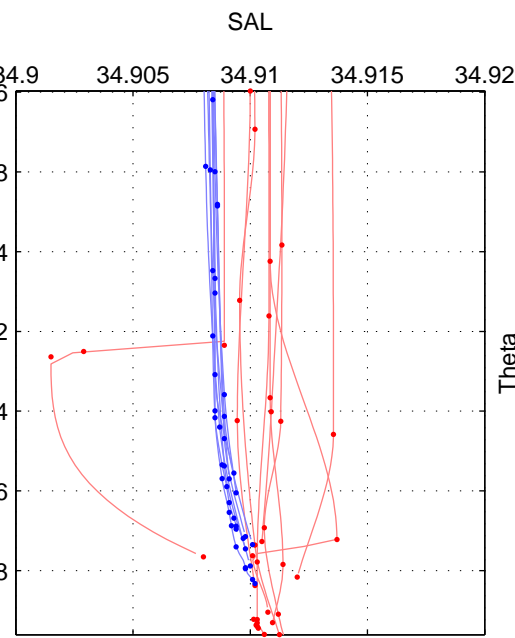

Cruise A (red). Date: Sep 1994 Cruisename: 72-58AA19940826

Cruise B (blue). Date: Nov 1996 Cruisename: 95-58JH19961030

*** "Favourite" values are means of spaces 1 2 3.

	Offset	O.StDev	Ratio	R.Stdev	Rating
SIGMA:	0.002	0.001	1.000	0.000	4
THETA:	0.002	0.002	1.000	0.000	4
DEPTH:	0.001	0.002	1.000	0.000	4
FAV.:	0.002	0.002	1.000	0.000	4

Profiles of A: 9
 Profiles of B: 9
 Diff profs : 43
 WMoffset (A-B): 0.0020423
 WMoffset stdev: 0.0013742
 WMratio (A/B): 1.0001
 WMratio stdev: 3.9365e-05

Quality (1-5): 4

Profiles of A: 9
 Profiles of B: 9
 Diff profs : 43
 WMoffset (A-B): 0.0022742
 WMoffset stdev: 0.0015726
 WMratio (A/B): 1.0001
 WMratio stdev: 4.5048e-05

Quality (1-5): 4

Profiles of A: 9
 Profiles of B: 9
 Diff profs : 43
 WMoffset (A-B): 0.0012857
 WMoffset stdev: 0.0021819
 WMratio (A/B): 1
 WMratio stdev: 6.2503e-05

Quality (1-5): 4