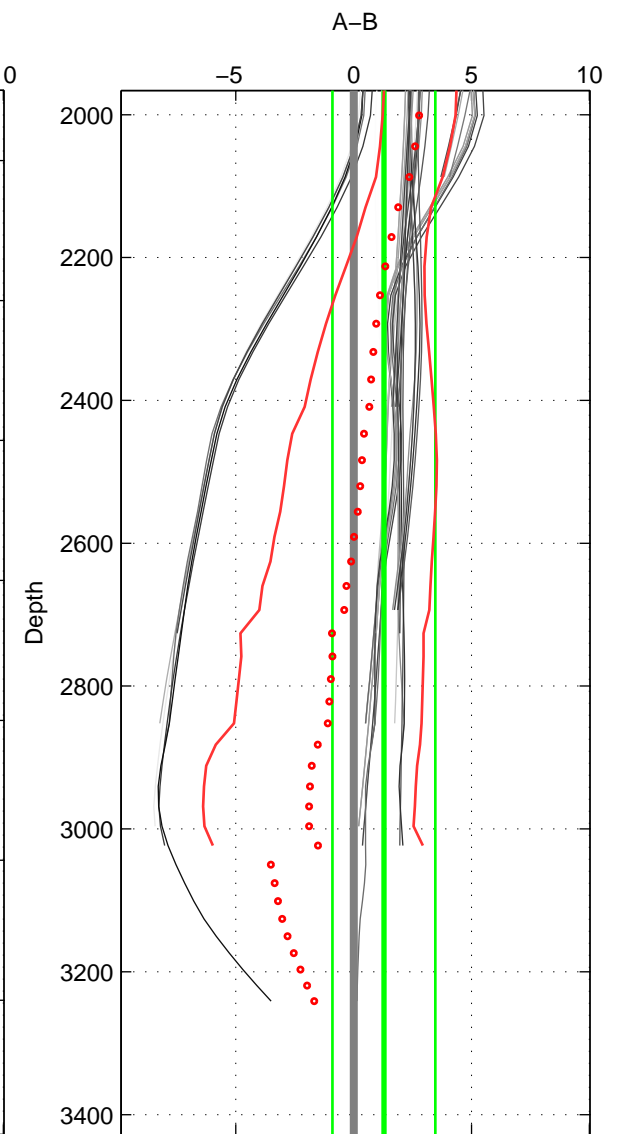

Cruise A (red). Date: Sep 1994 Cruisename: 72-58AA19940826

Cruise B (blue). Date: Nov 1996 Cruisename: 95-58JH19961030

*** "Favourite" values are means of spaces 1 2 3.

	Offset	O.StDev	Ratio	R.Stdev	Rating
SIGMA:	0.002	0.001	1.000	0.000	4
THETA:	0.002	0.002	1.000	0.000	4
DEPTH:	0.001	0.002	1.000	0.000	4
FAV.:	0.002	0.002	1.000	0.000	4

Profiles of A: 9
 Profiles of B: 9
 Diff profs : 43
 WMoffset (A-B): 0.0020423
 WMoffset stdev: 0.0013742
 WMratio (A/B): 1.0001
 WMratio stdev: 3.9365e-05

Quality (1-5): 4

Profiles of A: 9
 Profiles of B: 9
 Diff profs : 43
 WMoffset (A-B): 0.0022742
 WMoffset stdev: 0.0015726
 WMratio (A/B): 1.0001
 WMratio stdev: 4.5048e-05

Quality (1-5): 4

Profiles of A: 9
 Profiles of B: 9
 Diff profs : 43
 WMoffset (A-B): 0.0012857
 WMoffset stdev: 0.0021819
 WMratio (A/B): 1
 WMratio stdev: 6.2503e-05

Quality (1-5): 4