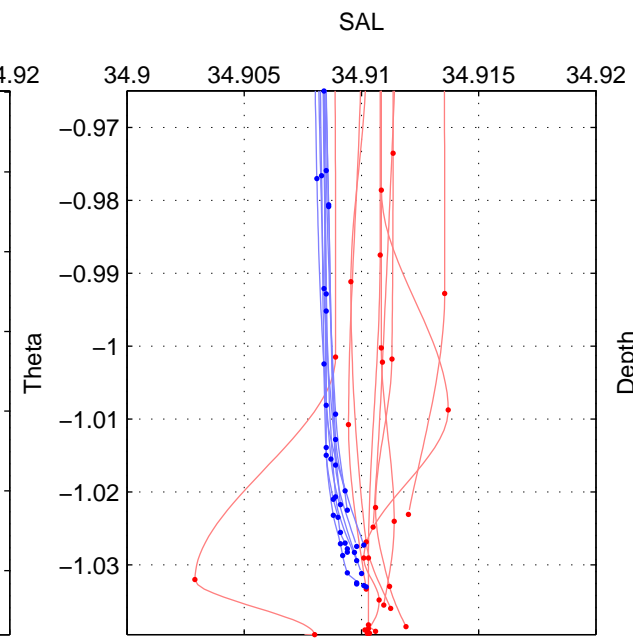

Cruise A (red). Date: Sep 1994 Cruisename: 72-58AA19940826

Cruise B (blue). Date: Nov 1996 Cruisename: 95-58JH19961030

*** "Favourite" values are means of spaces 1 2 3.

	Offset	O.StDev	Ratio	R.Stdev	Rating
SIGMA:	0.002	0.001	1.000	0.000	4
THETA:	0.002	0.002	1.000	0.000	4
DEPTH:	0.001	0.002	1.000	0.000	4
FAV.:	0.002	0.002	1.000	0.000	4

Profiles of A: 9
 Profiles of B: 9
 Diff profs : 43
 WMoffset (A-B): 0.0020423
 WMoffset stdev: 0.0013742
 WMratio (A/B): 1.0001
 WMratio stdev: 3.9365e-05

Quality (1-5): 4

Profiles of A: 9
 Profiles of B: 9
 Diff profs : 43
 WMoffset (A-B): 0.0022742
 WMoffset stdev: 0.0015726
 WMratio (A/B): 1.0001
 WMratio stdev: 4.5048e-05

Quality (1-5): 4

Profiles of A: 9
 Profiles of B: 9
 Diff profs : 43
 WMoffset (A-B): 0.0012857
 WMoffset stdev: 0.0021819
 WMratio (A/B): 1
 WMratio stdev: 6.2503e-05

Quality (1-5): 4