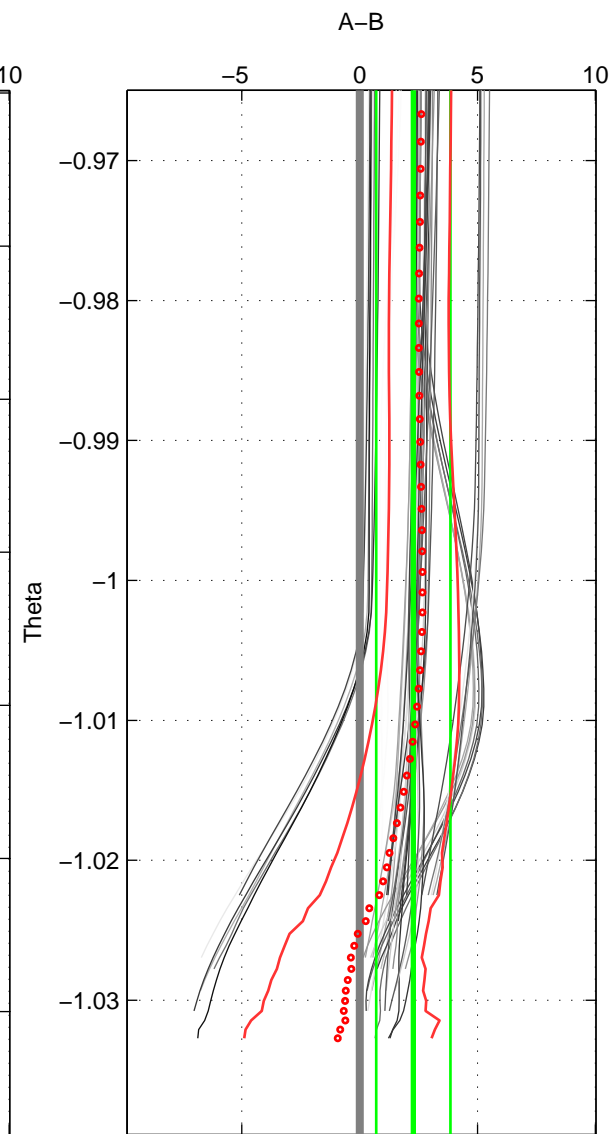

Cruise A (red). Date: Sep 1994 Cruisename: 72-58AA19940826

Cruise B (blue). Date: Nov 1996 Cruisename: 95-58JH19961030

*** "Favourite" values are means of spaces 1 2 3.

	Offset	O.StDev	Ratio	R.Stdev	Rating
SIGMA:	0.002	0.001	1.000	0.000	4
THETA:	0.002	0.002	1.000	0.000	4
DEPTH:	0.001	0.002	1.000	0.000	4
FAV.:	0.002	0.002	1.000	0.000	4

Profiles of A: 9
 Profiles of B: 9
 Diff profs : 43
 WMoffset (A-B): 0.0020423
 WMoffset stdev: 0.0013742
 WMratio (A/B): 1.0001
 WMratio stdev: 3.9365e-05

Quality (1-5): 4

Profiles of A: 9
 Profiles of B: 9
 Diff profs : 43
 WMoffset (A-B): 0.0022742
 WMoffset stdev: 0.0015726
 WMratio (A/B): 1.0001
 WMratio stdev: 4.5048e-05

Quality (1-5): 4

Profiles of A: 9
 Profiles of B: 9
 Diff profs : 43
 WMoffset (A-B): 0.0012857
 WMoffset stdev: 0.0021819
 WMratio (A/B): 1
 WMratio stdev: 6.2503e-05

Quality (1-5): 4