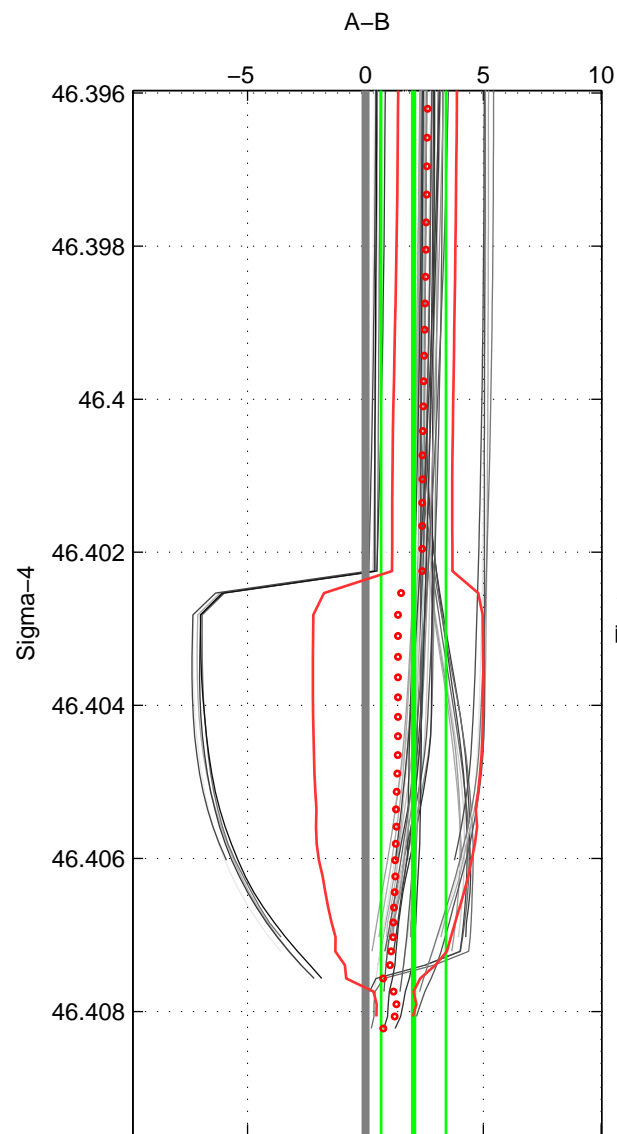

Cruise A (red). Date: Sep 1994 Cruisename: 72-58AA19940826

Cruise B (blue). Date: Nov 1996 Cruisename: 95-58JH19961030

*** "Favourite" values are means of spaces 1 2 3.

	Offset	O.StDev	Ratio	R.Stdev	Rating
SIGMA:	0.002	0.001	1.000	0.000	4
THETA:	0.002	0.002	1.000	0.000	4
DEPTH:	0.001	0.002	1.000	0.000	4
FAV.:	0.002	0.002	1.000	0.000	4

Profiles of A: 9
 Profiles of B: 9
 Diff profs : 43
 WMoffset (A-B): 0.0020423
 WMoffset stdev: 0.0013742
 WMratio (A/B): 1.0001
 WMratio stdev: 3.9365e-05

Quality (1-5): 4

Profiles of A: 9
 Profiles of B: 9
 Diff profs : 43
 WMoffset (A-B): 0.0022742
 WMoffset stdev: 0.0015726
 WMratio (A/B): 1.0001
 WMratio stdev: 4.5048e-05

Quality (1-5): 4

Profiles of A: 9
 Profiles of B: 9
 Diff profs : 43
 WMoffset (A-B): 0.0012857
 WMoffset stdev: 0.0021819
 WMratio (A/B): 1
 WMratio stdev: 6.2503e-05

Quality (1-5): 4