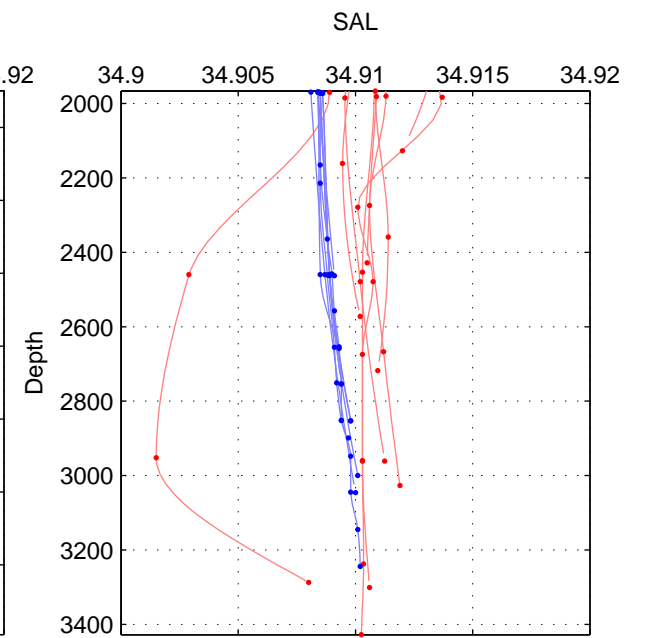

Cruise A (red). Date: Sep 1994 Cruisename: 72-58AA19940826

Cruise B (blue). Date: Nov 1996 Cruisename: 95-58JH19961030

*** "Favourite" values are means of spaces 1 2 3.

	Offset	O.StDev	Ratio	R.Stdev	Rating
SIGMA:	0.002	0.001	1.000	0.000	4
THETA:	0.002	0.002	1.000	0.000	4
DEPTH:	0.001	0.002	1.000	0.000	4
FAV.:	0.002	0.002	1.000	0.000	4

Profiles of A: 9
 Profiles of B: 9
 Diff profs : 43
 WMoffset (A-B): 0.0020423
 WMoffset stdev: 0.0013742
 WMratio (A/B): 1.0001
 WMratio stdev: 3.9365e-05

Quality (1-5): 4

Profiles of A: 9
 Profiles of B: 9
 Diff profs : 43
 WMoffset (A-B): 0.0022742
 WMoffset stdev: 0.0015726
 WMratio (A/B): 1.0001
 WMratio stdev: 4.5048e-05

Quality (1-5): 4

Profiles of A: 9
 Profiles of B: 9
 Diff profs : 43
 WMoffset (A-B): 0.0012857
 WMoffset stdev: 0.0021819
 WMratio (A/B): 1
 WMratio stdev: 6.2503e-05

Quality (1-5): 4