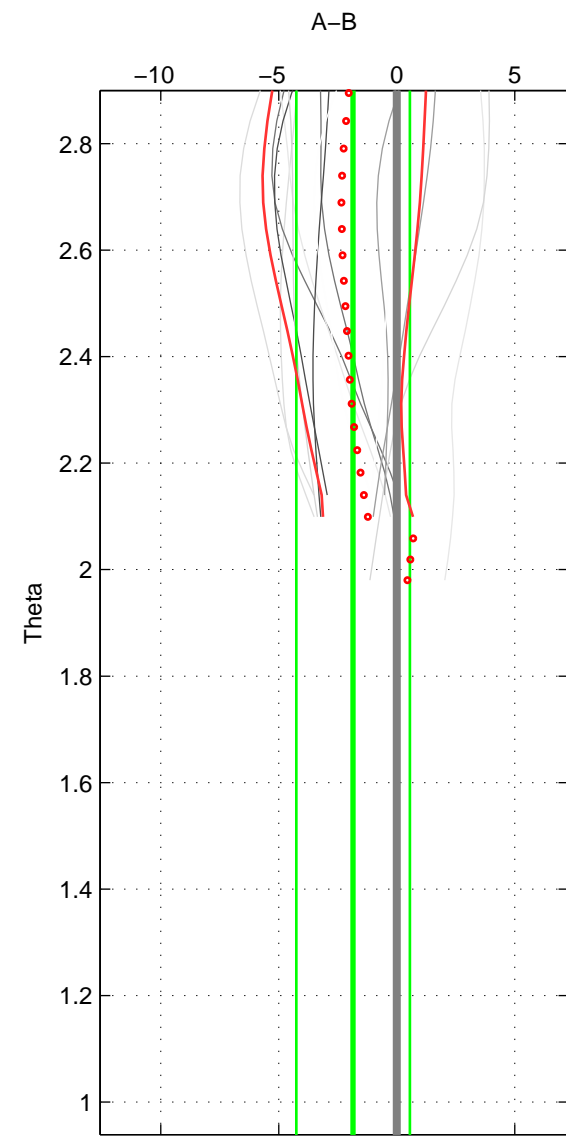

Cruise A (red). Date: Mar 1989 Cruisename: 507-32MW19890206

Cruise B (blue). Date: Oct 1997 Cruisename: 683-49UP19970912

*** "Favourite" values are means of spaces 1 2.

	Offset	O.StDev	Ratio	R.Stdev	Rating
SIGMA:	-0.002	0.002	1.000	0.000	4
THETA:	-0.002	0.002	1.000	0.000	4
DEPTH:	-0.005	0.002	1.000	0.000	3
FAV.:	-0.002	0.002	1.000	0.000	4

Profiles of A: 5
 Profiles of B: 4
 Diff profs : 14
 WMoffset (A-B): -0.001509
 WMoffset stdev: 0.0020014
 WMratio (A/B): 0.99996
 WMratio stdev: 5.7808e-05

Quality (1-5): 4

Profiles of A: 5
 Profiles of B: 4
 Diff profs : 14
 WMoffset (A-B): -0.001848
 WMoffset stdev: 0.002409
 WMratio (A/B): 0.99995
 WMratio stdev: 6.9582e-05

Quality (1-5): 4

Profiles of A: 5
 Profiles of B: 4
 Diff profs : 14
 WMoffset (A-B): -0.0045142
 WMoffset stdev: 0.0016219
 WMratio (A/B): 0.99987
 WMratio stdev: 4.6898e-05

Quality (1-5): 3

Please note that statistics are bad.