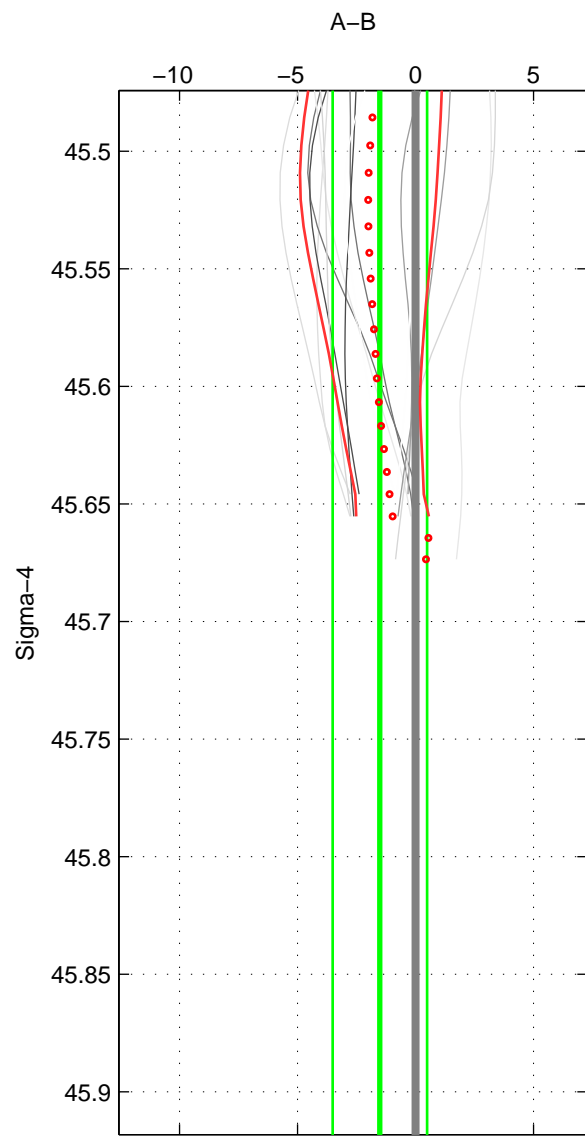

Cruise A (red). Date: Mar 1989 Cruisename: 507-32MW19890206

Cruise B (blue). Date: Oct 1997 Cruisename: 683-49UP19970912

*** "Favourite" values are means of spaces 1 2.

	Offset	O.StDev	Ratio	R.Stdev	Rating
SIGMA:	-0.002	0.002	1.000	0.000	4
THETA:	-0.002	0.002	1.000	0.000	4
DEPTH:	-0.005	0.002	1.000	0.000	3
FAV.:	-0.002	0.002	1.000	0.000	4

Profiles of A: 5
 Profiles of B: 4
 Diff profs : 14
 WMoffset (A-B): -0.001509
 WMoffset stdev: 0.0020014
 WMratio (A/B): 0.99996
 WMratio stdev: 5.7808e-05

Quality (1-5): 4

Profiles of A: 5
 Profiles of B: 4
 Diff profs : 14
 WMoffset (A-B): -0.001848
 WMoffset stdev: 0.002409
 WMratio (A/B): 0.99995
 WMratio stdev: 6.9582e-05

Quality (1-5): 4

Profiles of A: 5
 Profiles of B: 4
 Diff profs : 14
 WMoffset (A-B): -0.0045142
 WMoffset stdev: 0.0016219
 WMratio (A/B): 0.99987
 WMratio stdev: 4.6898e-05

Quality (1-5): 3

Please note that statistics are bad.