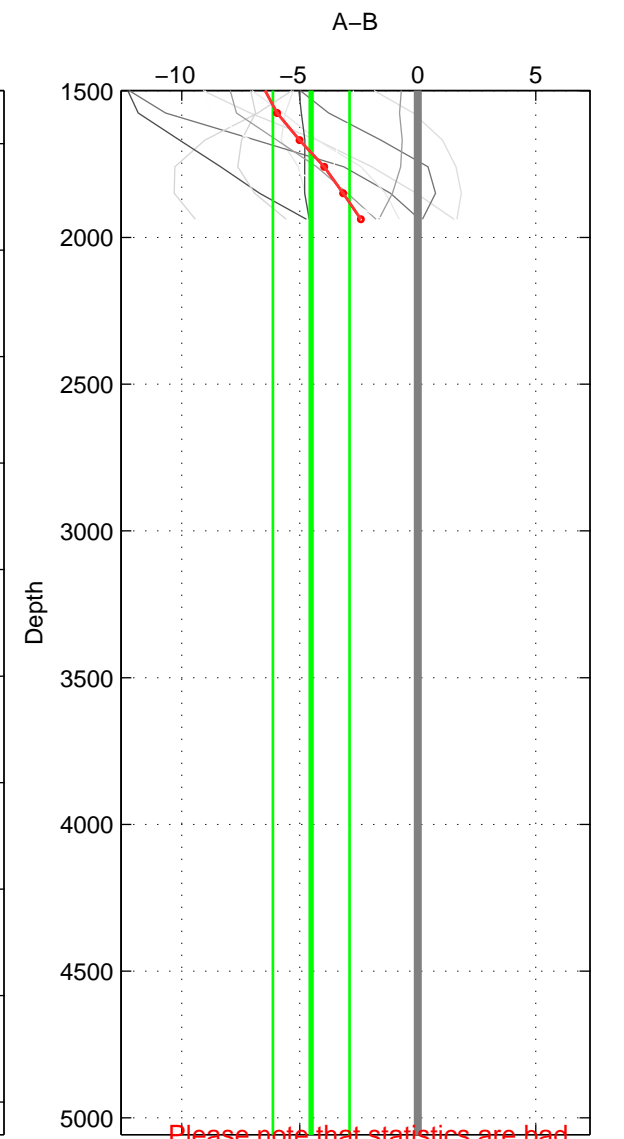

Cruise A (red). Date: Mar 1989 Cruisename: 507-32MW19890206

Cruise B (blue). Date: Oct 1997 Cruisename: 683-49UP19970912

*** "Favourite" values are means of spaces 1 2.

	Offset	O.StDev	Ratio	R.Stdev	Rating
SIGMA:	-0.002	0.002	1.000	0.000	4
THETA:	-0.002	0.002	1.000	0.000	4
DEPTH:	-0.005	0.002	1.000	0.000	3
FAV.:	-0.002	0.002	1.000	0.000	4

Profiles of A: 5
 Profiles of B: 4
 Diff profs : 14
 WMoffset (A-B): -0.001509
 WMoffset stdev: 0.0020014
 WMratio (A/B): 0.99996
 WMratio stdev: 5.7808e-05

Quality (1-5): 4

Profiles of A: 5
 Profiles of B: 4
 Diff profs : 14
 WMoffset (A-B): -0.001848
 WMoffset stdev: 0.002409
 WMratio (A/B): 0.99995
 WMratio stdev: 6.9582e-05

Quality (1-5): 4

Profiles of A: 5
 Profiles of B: 4
 Diff profs : 14
 WMoffset (A-B): -0.0045142
 WMoffset stdev: 0.0016219
 WMratio (A/B): 0.99987
 WMratio stdev: 4.6898e-05

Quality (1-5): 3

Please note that statistics are bad.