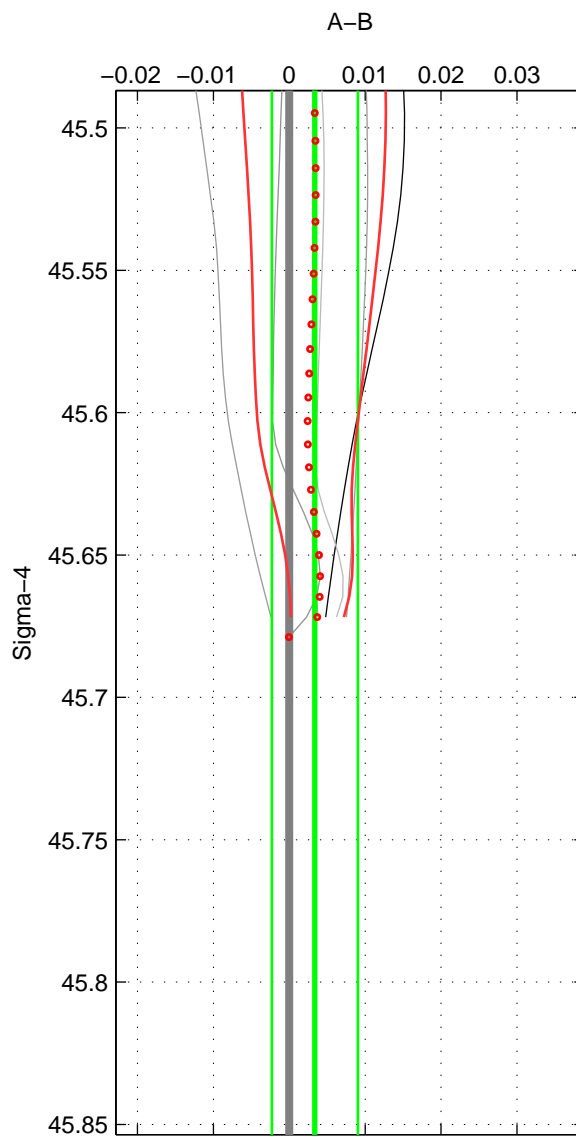

Cruise A (red). Date: Feb 2003 Cruisename: 660-49UF20030225

Cruise B (blue). Date: Jul 2005 Cruisename: 708-49UP20050708

*** "Favourite" values are means of spaces 1 2.

	Offset	O.StDev	Ratio	R.Stdev	Rating
SIGMA:	0.003	0.006	1.000	0.000	3
THETA:	0.005	0.007	1.000	0.000	3
DEPTH:	0.004	0.002	1.000	0.000	2
FAV.:	0.004	0.006	1.000	0.000	3

Profiles of A: 5
 Profiles of B: 3
 Diff profs : 6
 WMoffset (A-B): 0.0033645
 WMoffset stdev: 0.0056692
 WMratio (A/B): 1.0001
 WMratio stdev: 0.00016388

Quality (1-5): 3

Profiles of A: 5
 Profiles of B: 3
 Diff profs : 6
 WMoffset (A-B): 0.0050947
 WMoffset stdev: 0.0066432
 WMratio (A/B): 1.0001
 WMratio stdev: 0.000192

Quality (1-5): 3

Profiles of A: 5
 Profiles of B: 3
 Diff profs : 6
 WMoffset (A-B): 0.0037381
 WMoffset stdev: 0.0015936
 WMratio (A/B): 1.0001
 WMratio stdev: 4.6189e-05

Quality (1-5): 2

Please note that statistics are bad.