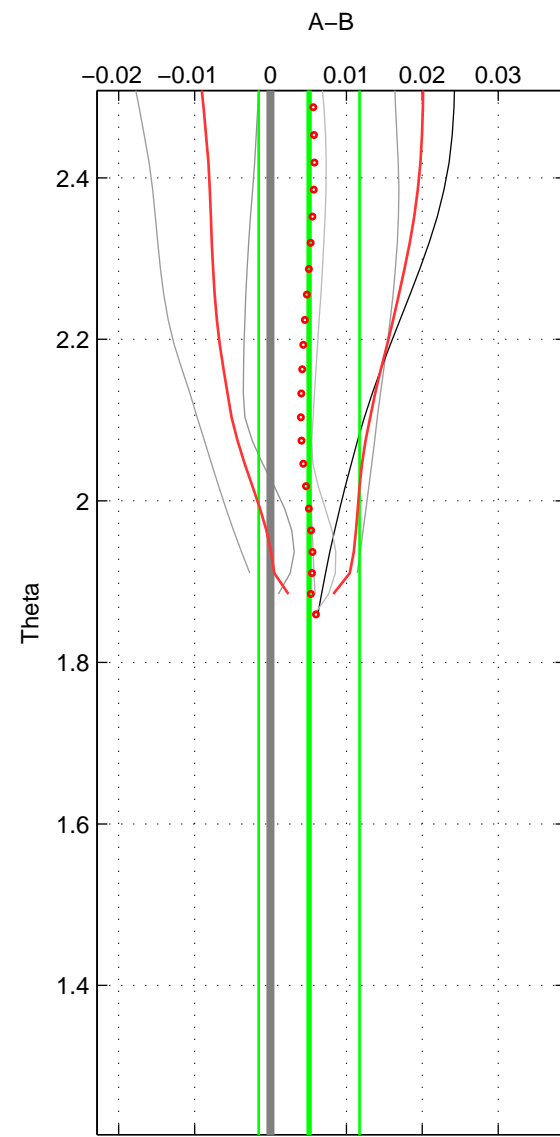

Cruise A (red). Date: Feb 2003 Cruisename: 660-49UF20030225

Cruise B (blue). Date: Jul 2005 Cruisename: 708-49UP20050708

*** "Favourite" values are means of spaces 1 2.

	Offset	O.StDev	Ratio	R.Stdev	Rating
SIGMA:	0.003	0.006	1.000	0.000	3
THETA:	0.005	0.007	1.000	0.000	3
DEPTH:	0.004	0.002	1.000	0.000	2
FAV.:	0.004	0.006	1.000	0.000	3

Profiles of A: 5
 Profiles of B: 3
 Diff profs : 6
 WMoffset (A-B): 0.0033645
 WMoffset stdev: 0.0056692
 WMratio (A/B): 1.0001
 WMratio stdev: 0.00016388

Quality (1-5): 3

Profiles of A: 5
 Profiles of B: 3
 Diff profs : 6
 WMoffset (A-B): 0.0050947
 WMoffset stdev: 0.0066432
 WMratio (A/B): 1.0001
 WMratio stdev: 0.000192

Quality (1-5): 3

Profiles of A: 5
 Profiles of B: 3
 Diff profs : 6
 WMoffset (A-B): 0.0037381
 WMoffset stdev: 0.0015936
 WMratio (A/B): 1.0001
 WMratio stdev: 4.6189e-05

Quality (1-5): 2

Please note that statistics are bad.