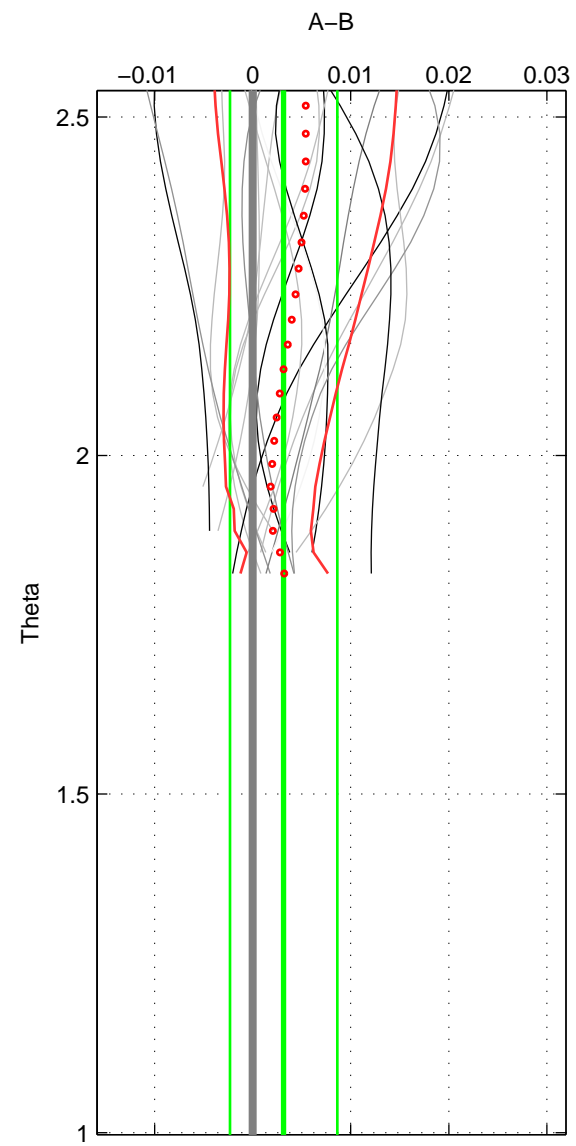

Cruise A (red). Date: Jul 2002 Cruisename: 697-49UP20020620

Cruise B (blue). Date: Oct 2002 Cruisename: 698-49UP20021001

*** "Favourite" values are means of spaces 1 2.

	Offset	O.StDev	Ratio	R.Stdev	Rating
SIGMA:	0.002	0.003	1.000	0.000	4
THETA:	0.003	0.005	1.000	0.000	4
DEPTH:	0.000	0.002	1.000	0.000	3
FAV.:	0.002	0.004	1.000	0.000	4

Profiles of A: 9
 Profiles of B: 6
 Diff profs : 18
 WMoffset (A-B): 0.0018486
 WMoffset stdev: 0.0032583
 WMratio (A/B): 1.0001
 WMratio stdev: 9.4259e-05

Quality (1-5): 4

Profiles of A: 9
 Profiles of B: 6
 Diff profs : 18
 WMoffset (A-B): 0.0031489
 WMoffset stdev: 0.0054695
 WMratio (A/B): 1.0001
 WMratio stdev: 0.00015824

Quality (1-5): 4

Profiles of A: 9
 Profiles of B: 6
 Diff profs : 18
 WMoffset (A-B): 0.00036914
 WMoffset stdev: 0.0019094
 WMratio (A/B): 1
 WMratio stdev: 5.5328e-05

Quality (1-5): 3

Please note that statistics are bad.