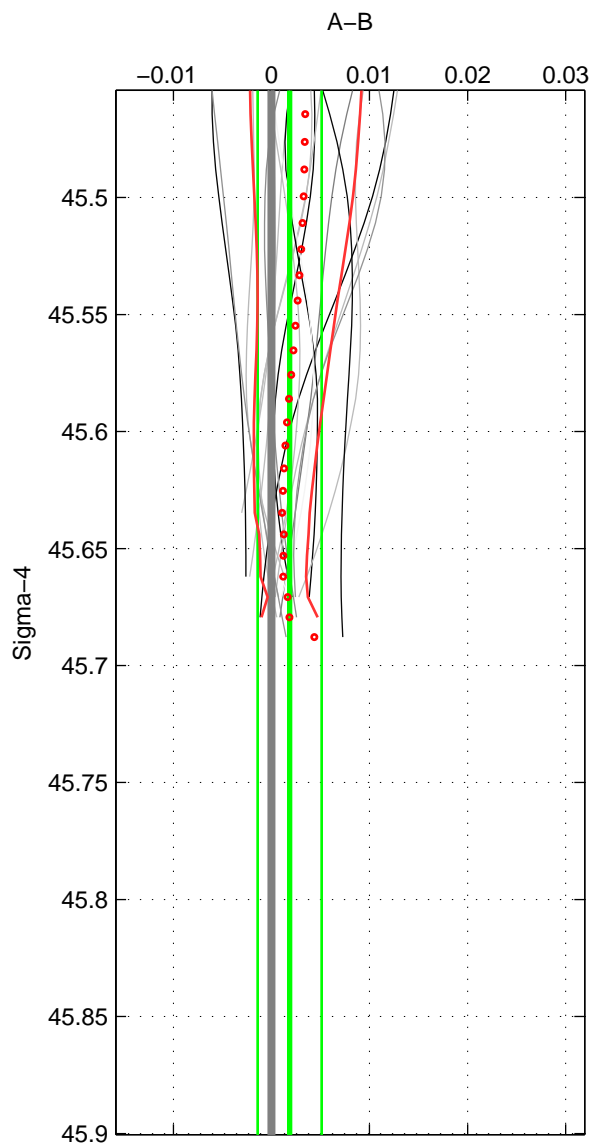

Cruise A (red). Date: Jul 2002 Cruisename: 697-49UP20020620

Cruise B (blue). Date: Oct 2002 Cruisename: 698-49UP20021001

*** "Favourite" values are means of spaces 1 2.

	Offset	O.StDev	Ratio	R.Stdev	Rating
SIGMA:	0.002	0.003	1.000	0.000	4
THETA:	0.003	0.005	1.000	0.000	4
DEPTH:	0.000	0.002	1.000	0.000	3
FAV.:	0.002	0.004	1.000	0.000	4

Profiles of A: 9
 Profiles of B: 6
 Diff profs : 18
 WMoffset (A-B): 0.0018486
 WMoffset stdev: 0.0032583
 WMratio (A/B): 1.0001
 WMratio stdev: 9.4259e-05

Quality (1-5): 4

Profiles of A: 9
 Profiles of B: 6
 Diff profs : 18
 WMoffset (A-B): 0.0031489
 WMoffset stdev: 0.0054695
 WMratio (A/B): 1.0001
 WMratio stdev: 0.00015824

Quality (1-5): 4

Profiles of A: 9
 Profiles of B: 6
 Diff profs : 18
 WMoffset (A-B): 0.00036914
 WMoffset stdev: 0.0019094
 WMratio (A/B): 1
 WMratio stdev: 5.5328e-05

Quality (1-5): 3

Please note that statistics are bad.