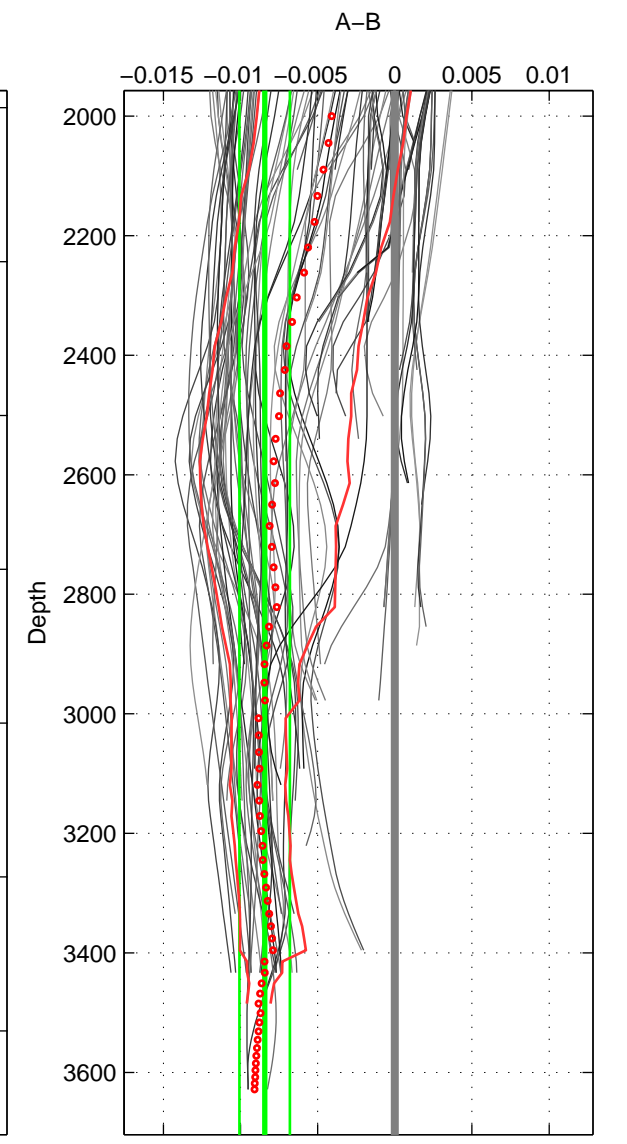

Cruise A (red). Date: Mar 1982 Cruisename: 23-18HU19820228

Cruise B (blue). Date: Nov 1996 Cruisename: 95-58JH19961030

\*\*\* "Favourite" values are means of spaces 1 2 3.

	Offset	O.StDev	Ratio	R.Stdev	Rating
SIGMA:	-0.002	0.004	1.000	0.000	4
THETA:	-0.001	0.003	1.000	0.000	4
DEPTH:	-0.008	0.002	1.000	0.000	4
FAV. :	-0.004	0.003	1.000	0.000	4

Profiles of A: 26  
 Profiles of B: 20  
 Diff profs : 97  
 WMoffset (A-B): -0.0024889  
 WMoffset stdev: 0.0036785  
 WMratio (A/B): 0.99993  
 WMratio stdev: 0.00010539

Quality (1-5): 4

Profiles of A: 26  
 Profiles of B: 20  
 Diff profs : 78  
 WMoffset (A-B): -0.0012243  
 WMoffset stdev: 0.0030794  
 WMratio (A/B): 0.99996  
 WMratio stdev: 8.8222e-05

Quality (1-5): 4

Profiles of A: 26  
 Profiles of B: 20  
 Diff profs : 98  
 WMoffset (A-B): -0.008431  
 WMoffset stdev: 0.0016319  
 WMratio (A/B): 0.99976  
 WMratio stdev: 4.6759e-05

Quality (1-5): 4