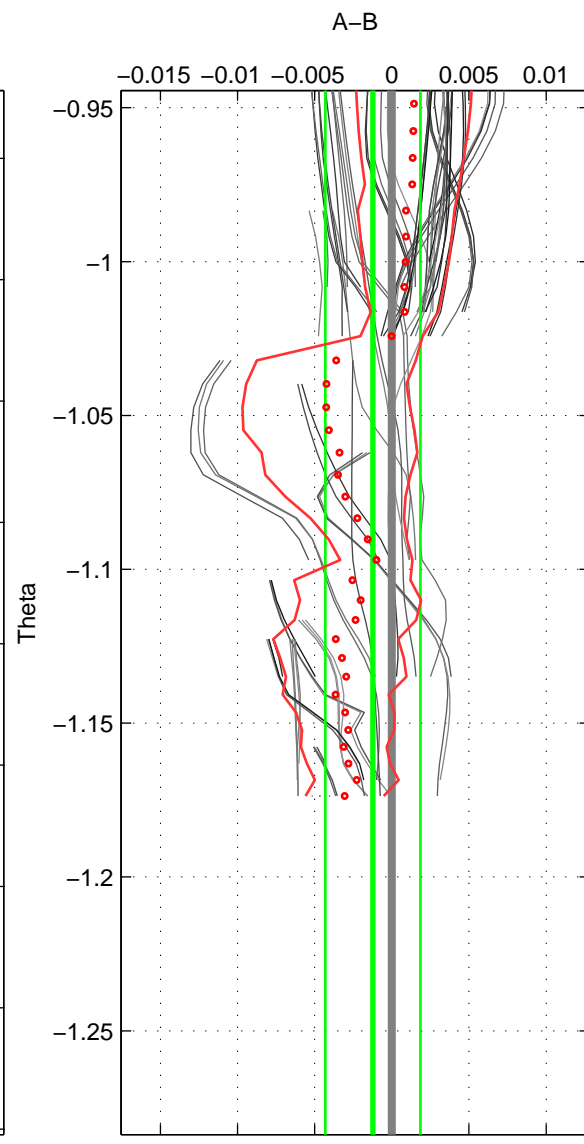

Cruise A (red). Date: Mar 1982 Cruisename: 23-18HU19820228

Cruise B (blue). Date: Nov 1996 Cruisename: 95-58JH19961030

\*\*\* "Favourite" values are means of spaces 1 2 3.

	Offset	O.StDev	Ratio	R.Stdev	Rating
SIGMA:	-0.002	0.004	1.000	0.000	4
THETA:	-0.001	0.003	1.000	0.000	4
DEPTH:	-0.008	0.002	1.000	0.000	4
FAV. :	-0.004	0.003	1.000	0.000	4

Profiles of A: 26  
 Profiles of B: 20  
 Diff profs : 97  
 WMoffset (A-B): -0.0024889  
 WMoffset stdev: 0.0036785  
 WMratio (A/B): 0.99993  
 WMratio stdev: 0.00010539

Quality (1-5): 4

Profiles of A: 26  
 Profiles of B: 20  
 Diff profs : 78  
 WMoffset (A-B): -0.0012243  
 WMoffset stdev: 0.0030794  
 WMratio (A/B): 0.99996  
 WMratio stdev: 8.8222e-05

Quality (1-5): 4

Profiles of A: 26  
 Profiles of B: 20  
 Diff profs : 98  
 WMoffset (A-B): -0.008431  
 WMoffset stdev: 0.0016319  
 WMratio (A/B): 0.99976  
 WMratio stdev: 4.6759e-05

Quality (1-5): 4