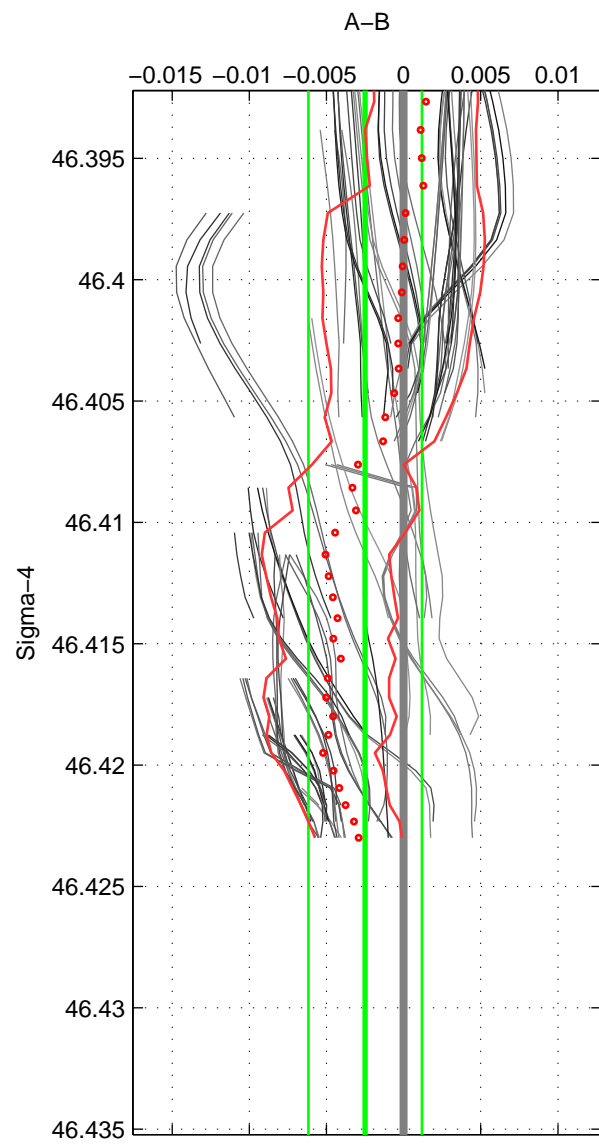

Cruise A (red). Date: Mar 1982 Cruisename: 23-18HU19820228

Cruise B (blue). Date: Nov 1996 Cruisename: 95-58JH19961030

\*\*\* "Favourite" values are means of spaces 1 2 3.

	Offset	O.StDev	Ratio	R.Stdev	Rating
SIGMA:	-0.002	0.004	1.000	0.000	4
THETA:	-0.001	0.003	1.000	0.000	4
DEPTH:	-0.008	0.002	1.000	0.000	4
FAV. :	-0.004	0.003	1.000	0.000	4

Profiles of A: 26  
 Profiles of B: 20  
 Diff profs : 97  
 WMoffset (A-B): -0.0024889  
 WMoffset stdev: 0.0036785  
 WMratio (A/B): 0.99993  
 WMratio stdev: 0.00010539

Quality (1-5): 4

Profiles of A: 26  
 Profiles of B: 20  
 Diff profs : 78  
 WMoffset (A-B): -0.0012243  
 WMoffset stdev: 0.0030794  
 WMratio (A/B): 0.99996  
 WMratio stdev: 8.8222e-05

Quality (1-5): 4

Profiles of A: 26  
 Profiles of B: 20  
 Diff profs : 98  
 WMoffset (A-B): -0.008431  
 WMoffset stdev: 0.0016319  
 WMratio (A/B): 0.99976  
 WMratio stdev: 4.6759e-05

Quality (1-5): 4