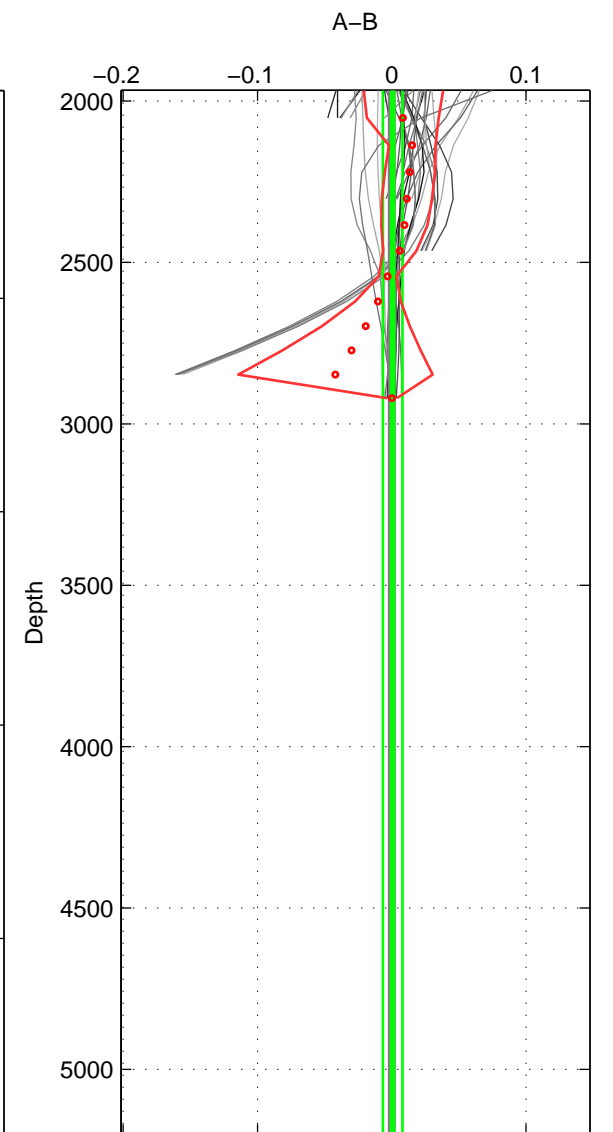

Cruise A (red). Date: Jun 2006 Cruisename: 135-06MM20060523

Cruise B (blue). Date: May 1993 Cruisename: 204-29CS19930510

\*\*\* "Favourite" values are means of spaces 1 2.

	Offset	O.StDev	Ratio	R.Stdev	Rating
SIGMA:	-0.046	0.008	0.999	0.000	4
THETA:	-0.017	0.008	1.000	0.000	4
DEPTH:	0.001	0.007	1.000	0.000	3
FAV. :	-0.031	0.008	0.999	0.000	4

Profiles of A: 9  
 Profiles of B: 7  
 Diff profs : 48  
 WMoffset (A-B): -0.046291  
 WMoffset stdev: 0.0081216  
 WMratio (A/B): 0.99868  
 WMratio stdev: 0.00023214

Quality (1-5): 4

Profiles of A: 9  
 Profiles of B: 7  
 Diff profs : 48  
 WMoffset (A-B): -0.016707  
 WMoffset stdev: 0.0082881  
 WMratio (A/B): 0.99952  
 WMratio stdev: 0.00023691

Quality (1-5): 4

Profiles of A: 9  
 Profiles of B: 7  
 Diff profs : 48  
 WMoffset (A-B): 0.00067784  
 WMoffset stdev: 0.0073536  
 WMratio (A/B): 1  
 WMratio stdev: 0.00021041

Quality (1-5): 3