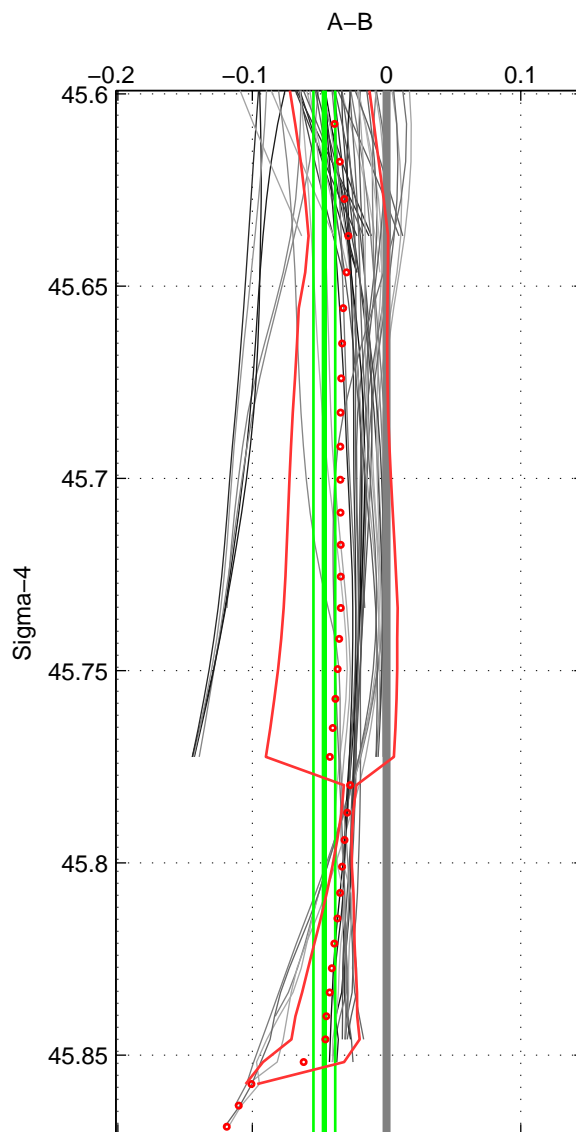

Cruise A (red). Date: Jun 2006 Cruisename: 135-06MM20060523

Cruise B (blue). Date: May 1993 Cruisename: 204-29CS19930510

\*\*\* "Favourite" values are means of spaces 1 2.

	Offset	O.StDev	Ratio	R.Stdev	Rating
SIGMA:	-0.046	0.008	0.999	0.000	4
THETA:	-0.017	0.008	1.000	0.000	4
DEPTH:	0.001	0.007	1.000	0.000	3
FAV. :	-0.031	0.008	0.999	0.000	4

Profiles of A: 9  
 Profiles of B: 7  
 Diff profs : 48  
 WMoffset (A-B): -0.046291  
 WMoffset stdev: 0.0081216  
 WMratio (A/B): 0.99868  
 WMratio stdev: 0.00023214

Quality (1-5): 4

Profiles of A: 9  
 Profiles of B: 7  
 Diff profs : 48  
 WMoffset (A-B): -0.016707  
 WMoffset stdev: 0.0082881  
 WMratio (A/B): 0.99952  
 WMratio stdev: 0.00023691

Quality (1-5): 4

Profiles of A: 9  
 Profiles of B: 7  
 Diff profs : 48  
 WMoffset (A-B): 0.00067784  
 WMoffset stdev: 0.0073536  
 WMratio (A/B): 1  
 WMratio stdev: 0.00021041

Quality (1-5): 3