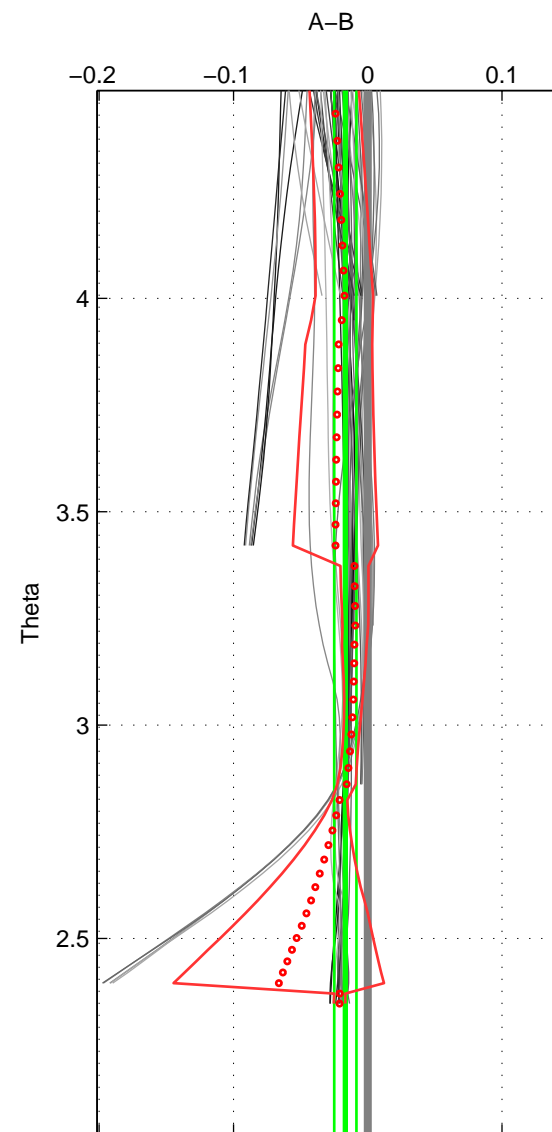

Cruise A (red). Date: Jun 2006 Cruisename: 135-06MM20060523

Cruise B (blue). Date: May 1993 Cruisename: 204-29CS19930510

\*\*\* "Favourite" values are means of spaces 1 2.

	Offset	O.StDev	Ratio	R.Stdev	Rating
SIGMA:	-0.046	0.008	0.999	0.000	4
THETA:	-0.017	0.008	1.000	0.000	4
DEPTH:	0.001	0.007	1.000	0.000	3
FAV. :	-0.031	0.008	0.999	0.000	4

Profiles of A: 9  
 Profiles of B: 7  
 Diff profs : 48  
 WMoffset (A-B): -0.046291  
 WMoffset stdev: 0.0081216  
 WMratio (A/B): 0.99868  
 WMratio stdev: 0.00023214

Quality (1-5): 4

Profiles of A: 9  
 Profiles of B: 7  
 Diff profs : 48  
 WMoffset (A-B): -0.016707  
 WMoffset stdev: 0.0082881  
 WMratio (A/B): 0.99952  
 WMratio stdev: 0.00023691

Quality (1-5): 4

Profiles of A: 9  
 Profiles of B: 7  
 Diff profs : 48  
 WMoffset (A-B): 0.00067784  
 WMoffset stdev: 0.0073536  
 WMratio (A/B): 1  
 WMratio stdev: 0.00021041

Quality (1-5): 3