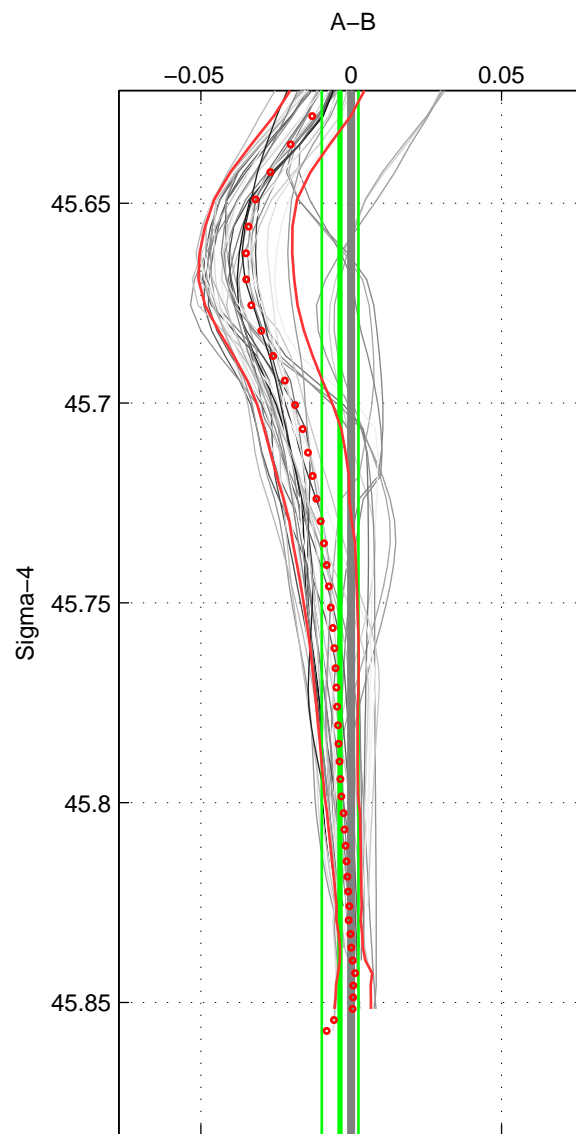

Cruise A (red). Date: Jul 2001 Cruisename: 161-06MT20010717

Cruise B (blue). Date: Aug 1993 Cruisename: 251-33MW19930704.1

*** "Favourite" values are means of spaces 1 2.

	Offset	O.StDev	Ratio	R.Stdev	Rating
SIGMA:	-0.004	0.006	1.000	0.000	5
THETA:	-0.003	0.000	1.000	0.000	5
DEPTH:	-0.006	0.002	1.000	0.000	4
FAV.:	-0.004	0.003	1.000	0.000	5

Profiles of A: 14
 Profiles of B: 6
 Diff profs: 41
 WMoffset (A-B): -0.0036956
 WMoffset stdev: 0.0061005
 WMratio (A/B): 0.99989
 WMratio stdev: 0.00017448

Quality (1-5): 5

Profiles of A: 14
 Profiles of B: 6
 Diff profs: 41
 WMoffset (A-B): -0.0034353
 WMoffset stdev: 0.00026099
 WMratio (A/B): 0.9999
 WMratio stdev: 7.4725e-06

Quality (1-5): 5

Profiles of A: 14
 Profiles of B: 6
 Diff profs: 41
 WMoffset (A-B): -0.0060923
 WMoffset stdev: 0.0018259
 WMratio (A/B): 0.99983
 WMratio stdev: 5.2286e-05

Quality (1-5): 4