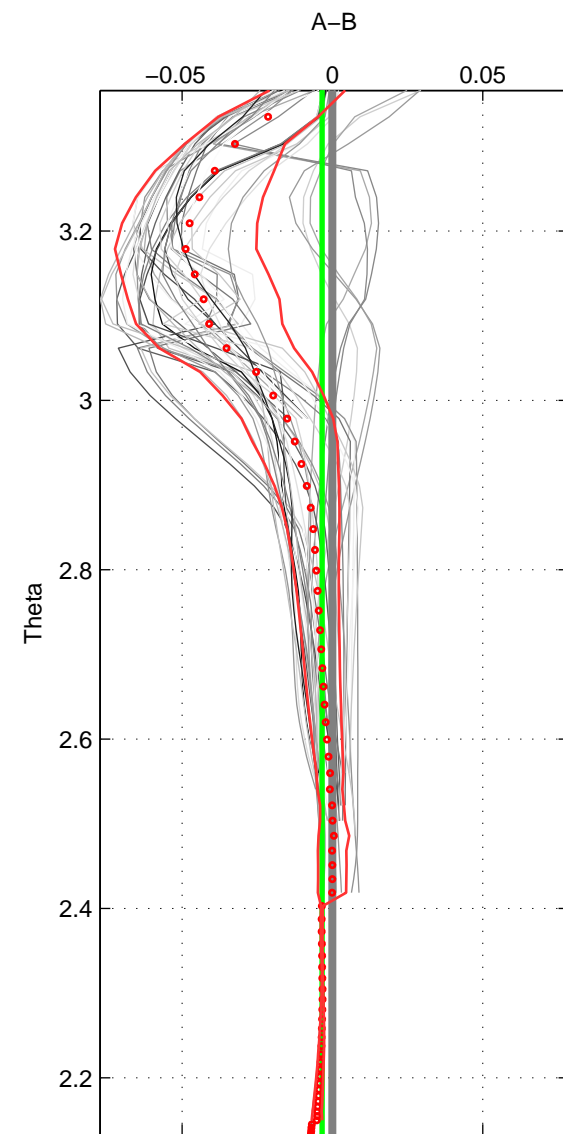

Cruise A (red). Date: Jul 2001 Cruisename: 161-06MT20010717

Cruise B (blue). Date: Aug 1993 Cruisename: 251-33MW19930704.1

*** "Favourite" values are means of spaces 1 2.

	Offset	O.StDev	Ratio	R.Stdev	Rating
SIGMA:	-0.004	0.006	1.000	0.000	5
THETA:	-0.003	0.000	1.000	0.000	5
DEPTH:	-0.006	0.002	1.000	0.000	4
FAV.:	-0.004	0.003	1.000	0.000	5

Profiles of A: 14
 Profiles of B: 6
 Diff profs: 41
 WMoffset (A-B): -0.0036956
 WMoffset stdev: 0.0061005
 WMratio (A/B): 0.99989
 WMratio stdev: 0.00017448

Quality (1-5): 5

Profiles of A: 14
 Profiles of B: 6
 Diff profs: 41
 WMoffset (A-B): -0.0034353
 WMoffset stdev: 0.00026099
 WMratio (A/B): 0.9999
 WMratio stdev: 7.4725e-06

Quality (1-5): 5

Profiles of A: 14
 Profiles of B: 6
 Diff profs: 41
 WMoffset (A-B): -0.0060923
 WMoffset stdev: 0.0018259
 WMratio (A/B): 0.99983
 WMratio stdev: 5.2286e-05

Quality (1-5): 4