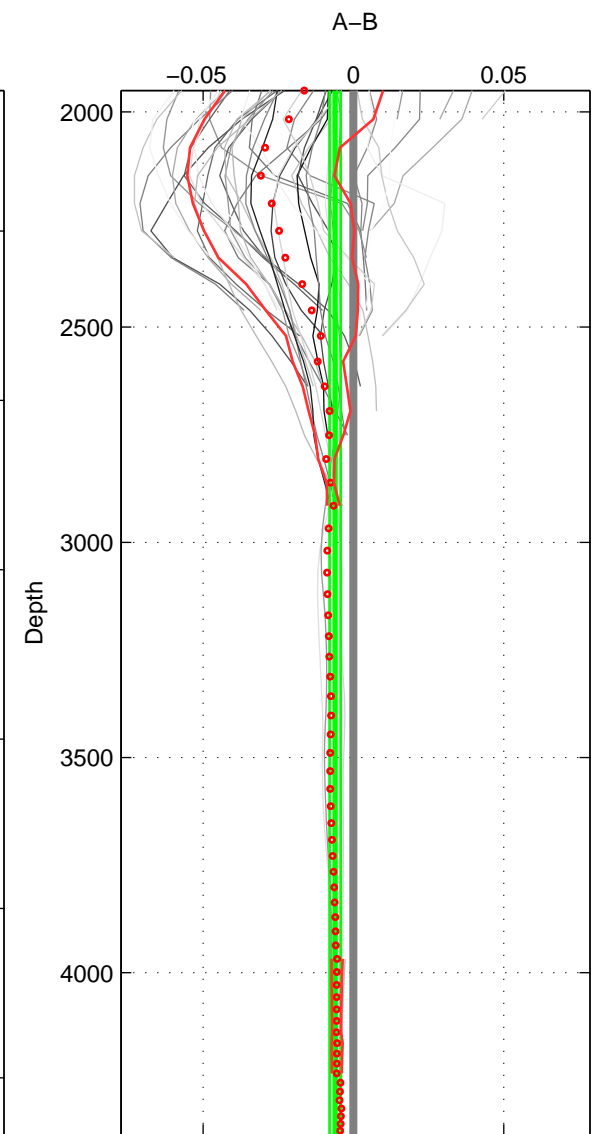

Cruise A (red). Date: Jul 2001 Cruisename: 161-06MT20010717

Cruise B (blue). Date: Aug 1993 Cruisename: 251-33MW19930704.1

*** "Favourite" values are means of spaces 1 2.

	Offset	O.StDev	Ratio	R.Stdev	Rating
SIGMA:	-0.004	0.006	1.000	0.000	5
THETA:	-0.003	0.000	1.000	0.000	5
DEPTH:	-0.006	0.002	1.000	0.000	4
FAV.:	-0.004	0.003	1.000	0.000	5

Profiles of A: 14
 Profiles of B: 6
 Diff profs: 41
 WMoffset (A-B): -0.0036956
 WMoffset stdev: 0.0061005
 WMratio (A/B): 0.99989
 WMratio stdev: 0.00017448

Quality (1-5): 5

Profiles of A: 14
 Profiles of B: 6
 Diff profs: 41
 WMoffset (A-B): -0.0034353
 WMoffset stdev: 0.00026099
 WMratio (A/B): 0.9999
 WMratio stdev: 7.4725e-06

Quality (1-5): 5

Profiles of A: 14
 Profiles of B: 6
 Diff profs: 41
 WMoffset (A-B): -0.0060923
 WMoffset stdev: 0.0018259
 WMratio (A/B): 0.99983
 WMratio stdev: 5.2286e-05

Quality (1-5): 4