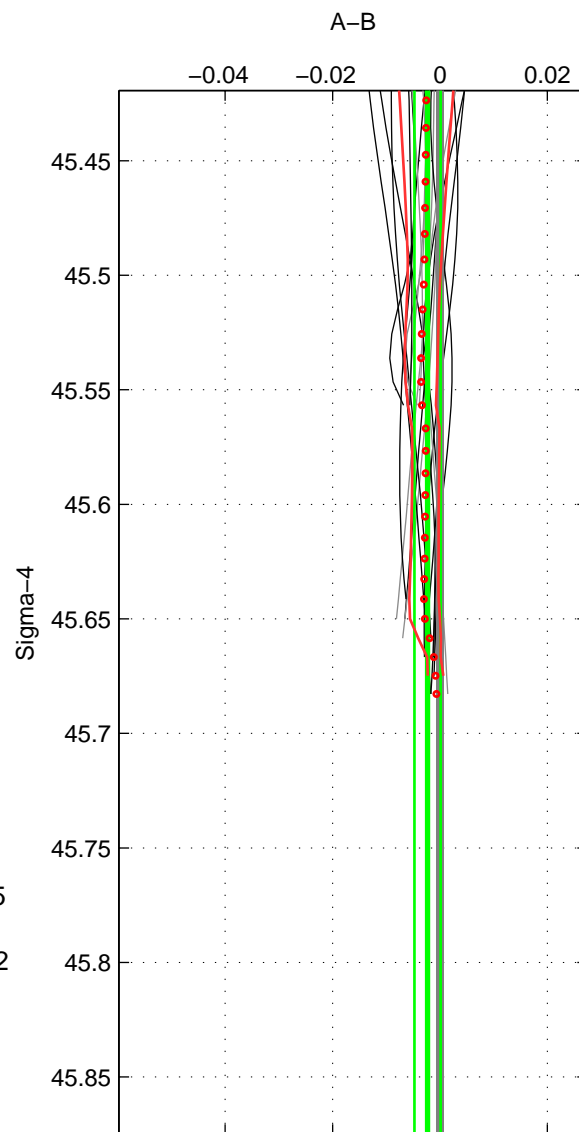

Cruise A (red). Date: Nov 2000 Cruisename: 692-49UP20001105

Cruise B (blue). Date: Feb 2008 Cruisename: 717-49UP20080122

\*\*\* "Favourite" values are those of space 1.

	Offset	O.StDev	Ratio	R.Stdev	Rating
SIGMA:	-0.002	0.002	1.000	0.000	5
THETA:	-0.003	0.003	1.000	0.000	4
DEPTH:	-0.002	0.002	1.000	0.000	3
FAV.:	-0.002	0.002	1.000	0.000	5

Profiles of A: 13  
 Profiles of B: 17  
 Diff profs : 18  
 WMoffset (A-B): -0.0023246  
 WMoffset stdev: 0.0024426  
 WMratio (A/B): 0.99993  
 WMratio stdev: 7.0584e-05

Quality (1-5): 5

Profiles of A: 13  
 Profiles of B: 17  
 Diff profs : 18  
 WMoffset (A-B): -0.0029156  
 WMoffset stdev: 0.0030232  
 WMratio (A/B): 0.99992  
 WMratio stdev: 8.7371e-05

Quality (1-5): 4

Profiles of A: 13  
 Profiles of B: 17  
 Diff profs : 18  
 WMoffset (A-B): -0.0015779  
 WMoffset stdev: 0.0016046  
 WMratio (A/B): 0.99995  
 WMratio stdev: 4.6418e-05

Quality (1-5): 3