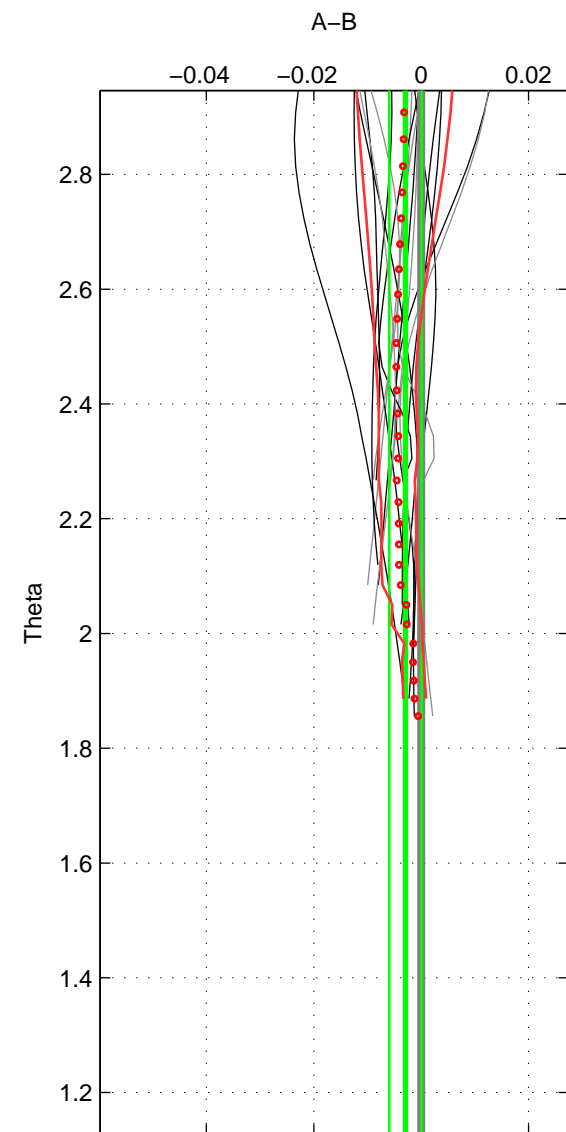

Cruise A (red). Date: Nov 2000 Cruisename: 692-49UP20001105

Cruise B (blue). Date: Feb 2008 Cruisename: 717-49UP20080122

\*\*\* "Favourite" values are those of space 1.

	Offset	O.StDev	Ratio	R.Stdev	Rating
SIGMA:	-0.002	0.002	1.000	0.000	5
THETA:	-0.003	0.003	1.000	0.000	4
DEPTH:	-0.002	0.002	1.000	0.000	3
FAV.:	-0.002	0.002	1.000	0.000	5

Profiles of A: 13  
 Profiles of B: 17  
 Diff profs : 18  
 WMoffset (A-B): -0.0023246  
 WMoffset stdev: 0.0024426  
 WMratio (A/B): 0.99993  
 WMratio stdev: 7.0584e-05

Quality (1-5): 5

Profiles of A: 13  
 Profiles of B: 17  
 Diff profs : 18  
 WMoffset (A-B): -0.0029156  
 WMoffset stdev: 0.0030232  
 WMratio (A/B): 0.99992  
 WMratio stdev: 8.7371e-05

Quality (1-5): 4

Profiles of A: 13  
 Profiles of B: 17  
 Diff profs : 18  
 WMoffset (A-B): -0.0015779  
 WMoffset stdev: 0.0016046  
 WMratio (A/B): 0.99995  
 WMratio stdev: 4.6418e-05

Quality (1-5): 3