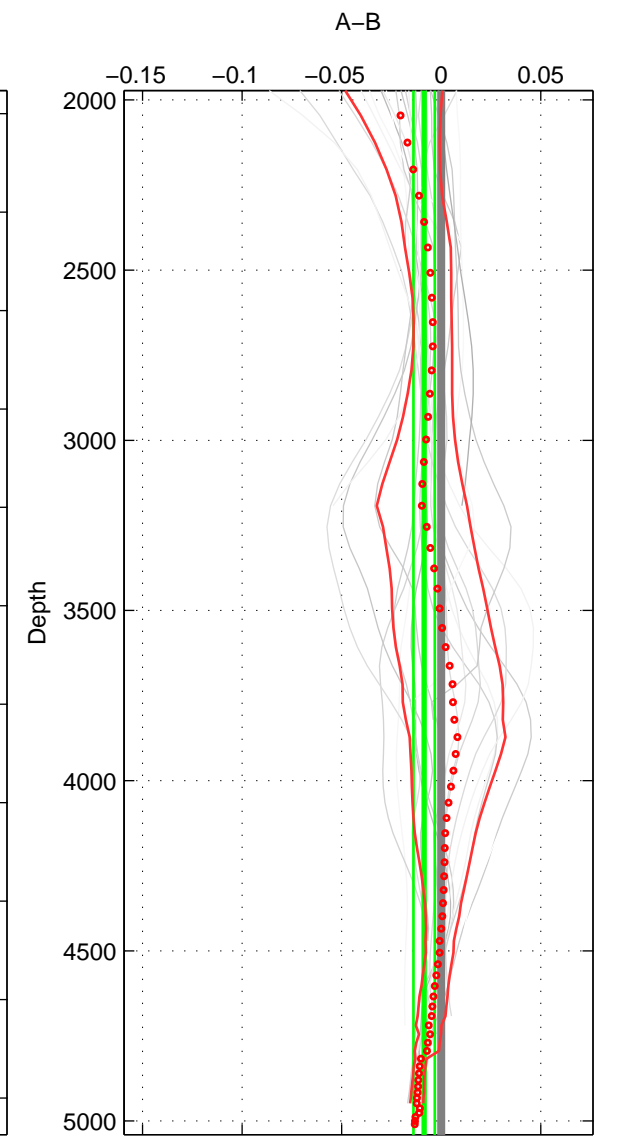

Cruise A (red). Date: Feb 1990 Cruisename: 138-06MT19900123

Cruise B (blue). Date: Feb 2010 Cruisename: 216-29HE20100208

*** "Favourite" values are means of spaces 1 2 3.

	Offset	O.StDev	Ratio	R.Stdev	Rating
SIGMA:	-0.005	0.002	1.000	0.000	5
THETA:	-0.003	0.001	1.000	0.000	5
DEPTH:	-0.009	0.005	1.000	0.000	5
FAV. :	-0.005	0.003	1.000	0.000	5

Profiles of A: 8
 Profiles of B: 9
 Diff profs : 20
 WMoffset (A-B): -0.0049498
 WMoffset stdev: 0.0017941
 WMratio (A/B): 0.99986
 WMratio stdev: 5.1683e-05

Quality (1-5): 5

Profiles of A: 8
 Profiles of B: 9
 Diff profs : 20
 WMoffset (A-B): -0.0028703
 WMoffset stdev: 0.00068906
 WMratio (A/B): 0.99992
 WMratio stdev: 1.985e-05

Quality (1-5): 5

Profiles of A: 8
 Profiles of B: 9
 Diff profs : 20
 WMoffset (A-B): -0.0085587
 WMoffset stdev: 0.0053522
 WMratio (A/B): 0.99975
 WMratio stdev: 0.0001541

Quality (1-5): 5