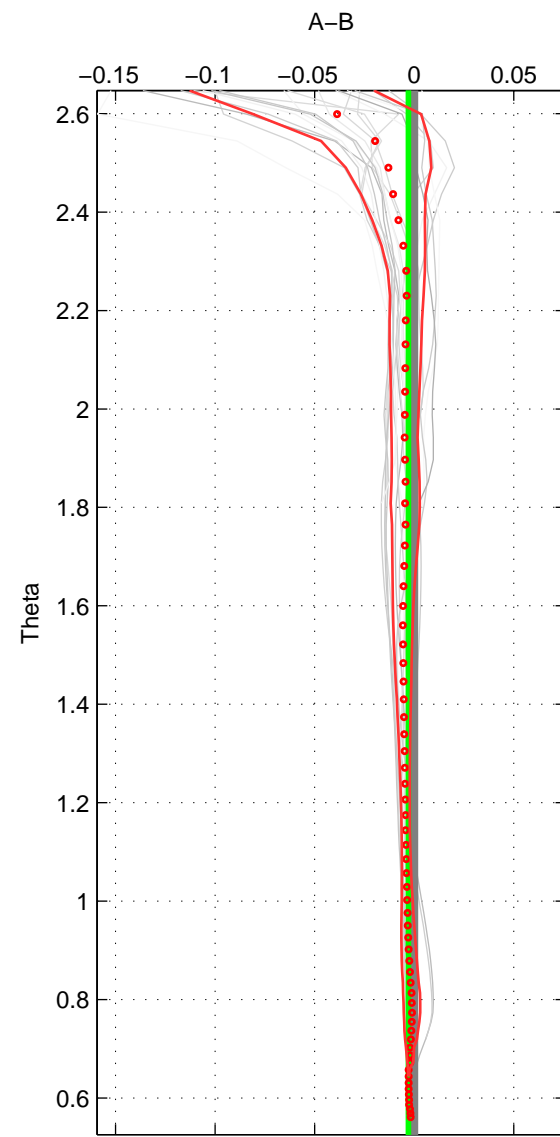

Cruise A (red). Date: Feb 1990 Cruisename: 138-06MT19900123

Cruise B (blue). Date: Feb 2010 Cruisename: 216-29HE20100208

*** "Favourite" values are means of spaces 1 2 3.

	Offset	O.StDev	Ratio	R.Stdev	Rating
SIGMA:	-0.005	0.002	1.000	0.000	5
THETA:	-0.003	0.001	1.000	0.000	5
DEPTH:	-0.009	0.005	1.000	0.000	5
FAV. :	-0.005	0.003	1.000	0.000	5

Profiles of A: 8
 Profiles of B: 9
 Diff profs : 20
 WMoffset (A-B): -0.0049498
 WMoffset stdev: 0.0017941
 WMratio (A/B): 0.99986
 WMratio stdev: 5.1683e-05

Quality (1-5): 5

Profiles of A: 8
 Profiles of B: 9
 Diff profs : 20
 WMoffset (A-B): -0.0028703
 WMoffset stdev: 0.00068906
 WMratio (A/B): 0.99992
 WMratio stdev: 1.985e-05

Quality (1-5): 5

Profiles of A: 8
 Profiles of B: 9
 Diff profs : 20
 WMoffset (A-B): -0.0085587
 WMoffset stdev: 0.0053522
 WMratio (A/B): 0.99975
 WMratio stdev: 0.0001541

Quality (1-5): 5