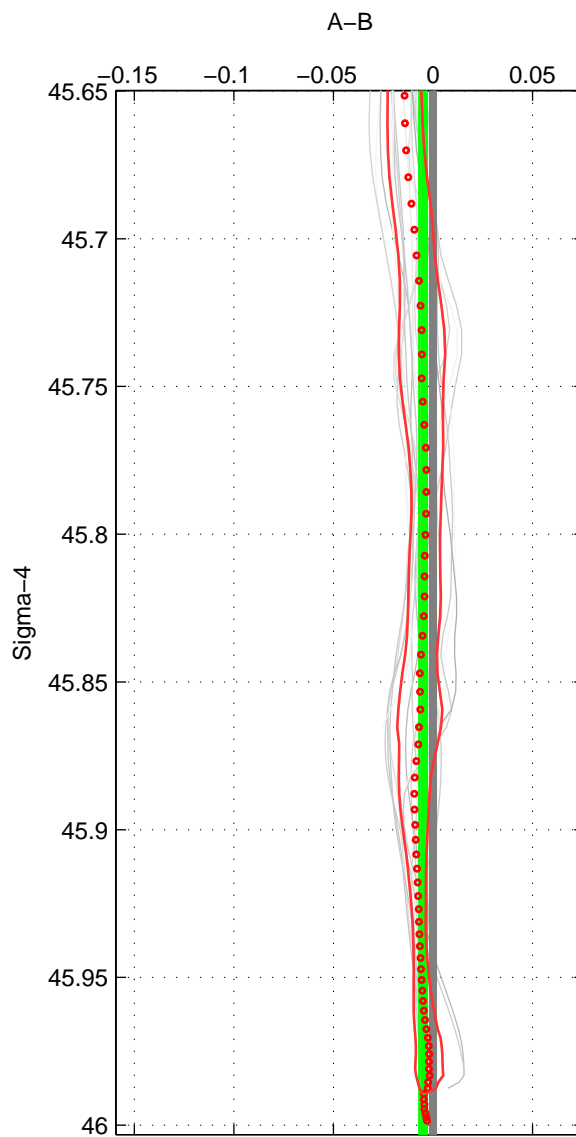

Cruise A (red). Date: Feb 1990 Cruisename: 138-06MT19900123

Cruise B (blue). Date: Feb 2010 Cruisename: 216-29HE20100208

*** "Favourite" values are means of spaces 1 2 3.

	Offset	O.StDev	Ratio	R.Stdev	Rating
SIGMA:	-0.005	0.002	1.000	0.000	5
THETA:	-0.003	0.001	1.000	0.000	5
DEPTH:	-0.009	0.005	1.000	0.000	5
FAV. :	-0.005	0.003	1.000	0.000	5

Profiles of A: 8
 Profiles of B: 9
 Diff profs : 20
 WMoffset (A-B): -0.0049498
 WMoffset stdev: 0.0017941
 WMratio (A/B): 0.99986
 WMratio stdev: 5.1683e-05

Quality (1-5): 5

Profiles of A: 8
 Profiles of B: 9
 Diff profs : 20
 WMoffset (A-B): -0.0028703
 WMoffset stdev: 0.00068906
 WMratio (A/B): 0.99992
 WMratio stdev: 1.985e-05

Quality (1-5): 5

Profiles of A: 8
 Profiles of B: 9
 Diff profs : 20
 WMoffset (A-B): -0.0085587
 WMoffset stdev: 0.0053522
 WMratio (A/B): 0.99975
 WMratio stdev: 0.0001541

Quality (1-5): 5