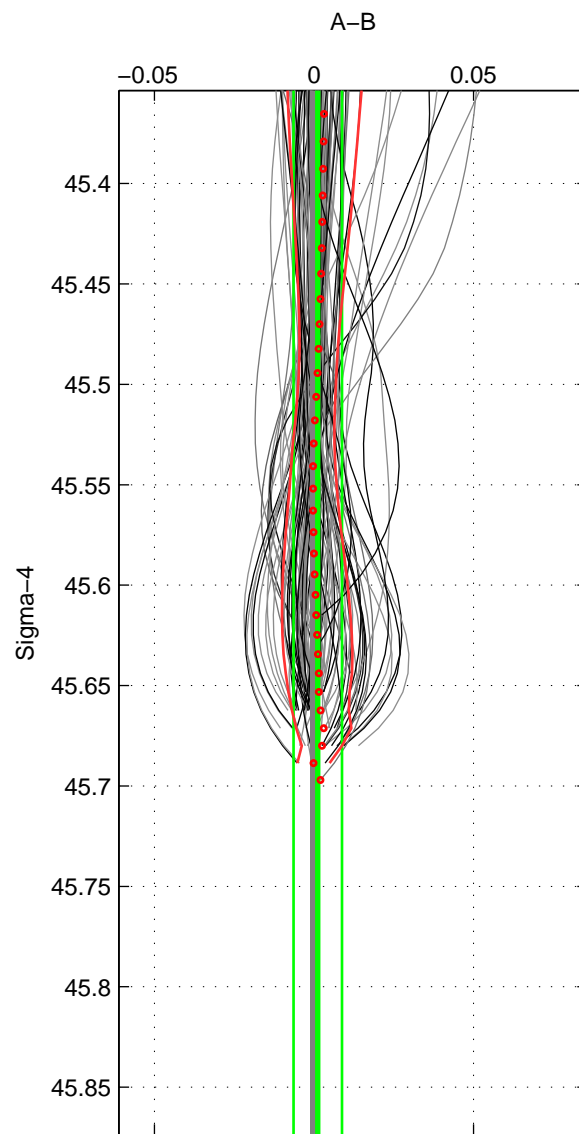

Cruise A (red). Date: May 2001 Cruisename: 655-49UF20010509

Cruise B (blue). Date: Jul 2001 Cruisename: 656-49UF20010710

*** "Favourite" values are means of spaces 1 2.

	Offset	O.StDev	Ratio	R.Stdev	Rating
SIGMA:	0.001	0.008	1.000	0.000	5
THETA:	0.000	0.009	1.000	0.000	5
DEPTH:	0.001	0.001	1.000	0.000	3
FAV. :	0.001	0.008	1.000	0.000	5

Profiles of A: 41
 Profiles of B: 40
 Diff profs : 100
 WMoffset (A-B): 0.0011798
 WMoffset stdev: 0.007597
 WMratio (A/B): 1
 WMratio stdev: 0.00021985

Quality (1-5): 5

Profiles of A: 41
 Profiles of B: 40
 Diff profs : 100
 WMoffset (A-B): 0.00023283
 WMoffset stdev: 0.0089815
 WMratio (A/B): 1
 WMratio stdev: 0.0002598

Quality (1-5): 5

Profiles of A: 41
 Profiles of B: 40
 Diff profs : 100
 WMoffset (A-B): 0.00097543
 WMoffset stdev: 0.0008655
 WMratio (A/B): 1
 WMratio stdev: 2.5055e-05

Quality (1-5): 3

Please note that statistics are bad.