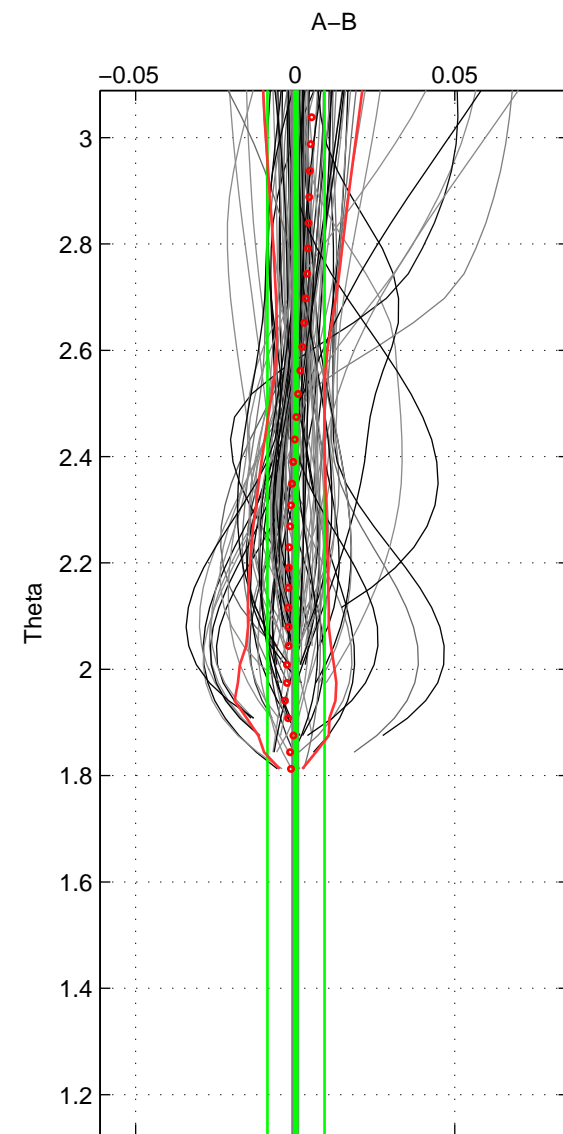

Cruise A (red). Date: May 2001 Cruisename: 655-49UF20010509

Cruise B (blue). Date: Jul 2001 Cruisename: 656-49UF20010710

*** "Favourite" values are means of spaces 1 2.

	Offset	O.StDev	Ratio	R.Stdev	Rating
SIGMA:	0.001	0.008	1.000	0.000	5
THETA:	0.000	0.009	1.000	0.000	5
DEPTH:	0.001	0.001	1.000	0.000	3
FAV. :	0.001	0.008	1.000	0.000	5

Profiles of A: 41
 Profiles of B: 40
 Diff profs : 100
 WMoffset (A-B): 0.0011798
 WMoffset stdev: 0.007597
 WMratio (A/B): 1
 WMratio stdev: 0.00021985

Quality (1-5): 5

Profiles of A: 41
 Profiles of B: 40
 Diff profs : 100
 WMoffset (A-B): 0.00023283
 WMoffset stdev: 0.0089815
 WMratio (A/B): 1
 WMratio stdev: 0.0002598

Quality (1-5): 5

Profiles of A: 41
 Profiles of B: 40
 Diff profs : 100
 WMoffset (A-B): 0.00097543
 WMoffset stdev: 0.0008655
 WMratio (A/B): 1
 WMratio stdev: 2.5055e-05

Quality (1-5): 3

Please note that statistics are bad.