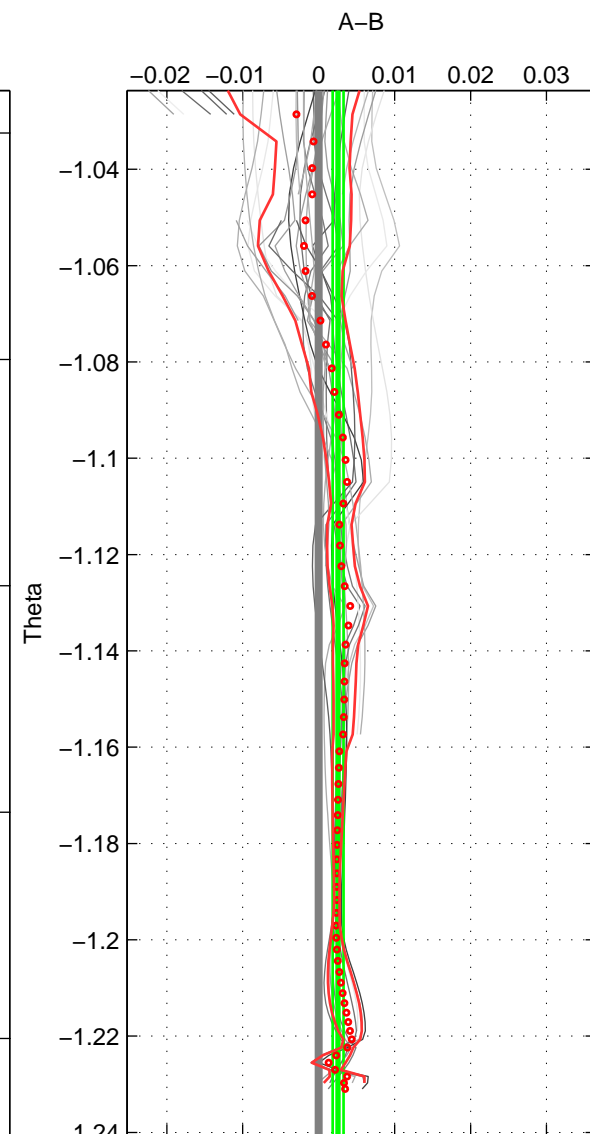

Cruise A (red). Date: Jul 1984 Cruisename: 1-06AQ19840719

Cruise B (blue). Date: Jul 1981 Cruisename: 220-316N19810401

\*\*\* "Favourite" values are means of spaces 1 2 3.

	Offset	O.StDev	Ratio	R.Stdev	Rating
SIGMA:	0.005	0.001	1.000	0.000	4
THETA:	0.003	0.001	1.000	0.000	4
DEPTH:	0.001	0.005	1.000	0.000	4
FAV.:	0.003	0.002	1.000	0.000	4

Profiles of A: 7  
 Profiles of B: 5  
 Diff profs : 28  
 WMoffset (A-B): 0.0050429  
 WMoffset stdev: 0.001439  
 WMratio (A/B): 1.0001  
 WMratio stdev: 4.1239e-05

Quality (1-5): 4

Profiles of A: 7  
 Profiles of B: 5  
 Diff profs : 28  
 WMoffset (A-B): 0.0025429  
 WMoffset stdev: 0.00071804  
 WMratio (A/B): 1.0001  
 WMratio stdev: 2.0575e-05

Quality (1-5): 4

Profiles of A: 7  
 Profiles of B: 5  
 Diff profs : 28  
 WMoffset (A-B): 0.00061074  
 WMoffset stdev: 0.0046991  
 WMratio (A/B): 1  
 WMratio stdev: 0.00013462

Quality (1-5): 4