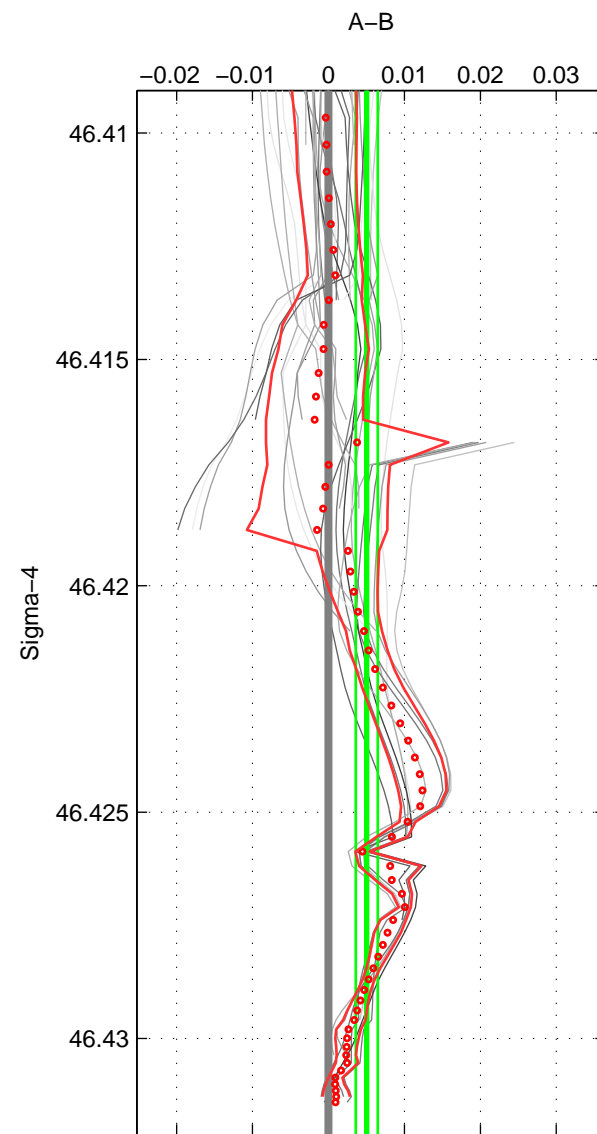

Cruise A (red). Date: Jul 1984 Cruisename: 1-06AQ19840719

Cruise B (blue). Date: Jul 1981 Cruisename: 220-316N19810401

\*\*\* "Favourite" values are means of spaces 1 2 3.

	Offset	O.StDev	Ratio	R.Stdev	Rating
SIGMA:	0.005	0.001	1.000	0.000	4
THETA:	0.003	0.001	1.000	0.000	4
DEPTH:	0.001	0.005	1.000	0.000	4
FAV.:	0.003	0.002	1.000	0.000	4

Profiles of A: 7  
 Profiles of B: 5  
 Diff profs : 28  
 WMoffset (A-B): 0.0050429  
 WMoffset stdev: 0.001439  
 WMratio (A/B): 1.0001  
 WMratio stdev: 4.1239e-05

Quality (1-5): 4

Profiles of A: 7  
 Profiles of B: 5  
 Diff profs : 28  
 WMoffset (A-B): 0.0025429  
 WMoffset stdev: 0.00071804  
 WMratio (A/B): 1.0001  
 WMratio stdev: 2.0575e-05

Quality (1-5): 4

Profiles of A: 7  
 Profiles of B: 5  
 Diff profs : 28  
 WMoffset (A-B): 0.00061074  
 WMoffset stdev: 0.0046991  
 WMratio (A/B): 1  
 WMratio stdev: 0.00013462

Quality (1-5): 4