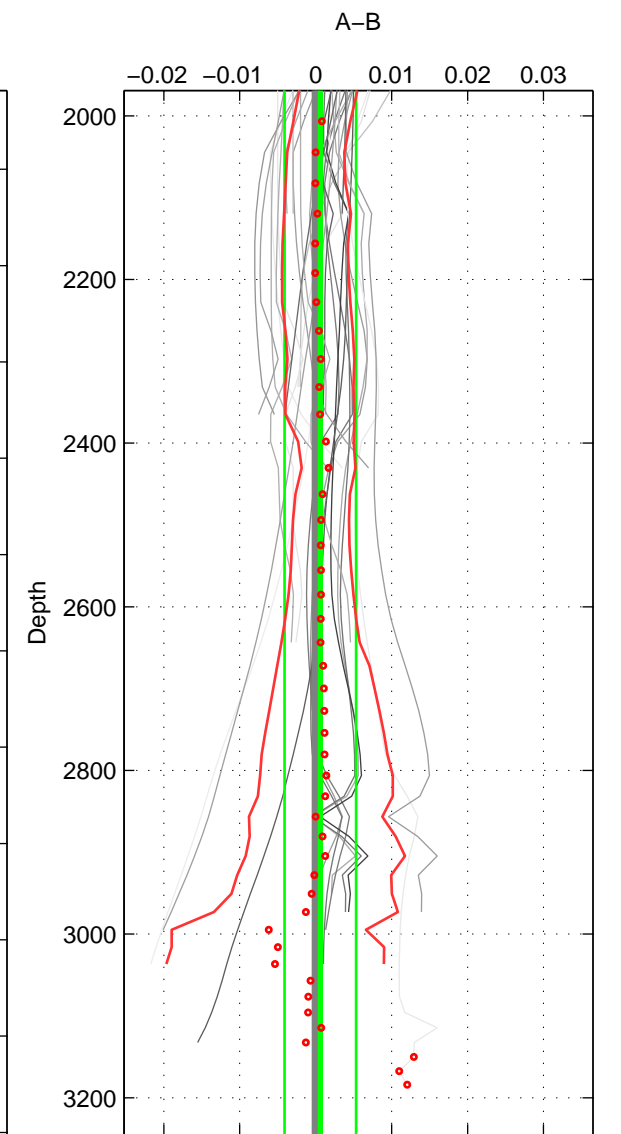

Cruise A (red). Date: Jul 1984 Cruisename: 1-06AQ19840719

Cruise B (blue). Date: Jul 1981 Cruisename: 220-316N19810401

\*\*\* "Favourite" values are means of spaces 1 2 3.

	Offset	O.StDev	Ratio	R.Stdev	Rating
SIGMA:	0.005	0.001	1.000	0.000	4
THETA:	0.003	0.001	1.000	0.000	4
DEPTH:	0.001	0.005	1.000	0.000	4
FAV.:	0.003	0.002	1.000	0.000	4

Profiles of A: 7  
 Profiles of B: 5  
 Diff profs : 28  
 WMoffset (A-B): 0.0050429  
 WMoffset stdev: 0.001439  
 WMratio (A/B): 1.0001  
 WMratio stdev: 4.1239e-05

Quality (1-5): 4

Profiles of A: 7  
 Profiles of B: 5  
 Diff profs : 28  
 WMoffset (A-B): 0.0025429  
 WMoffset stdev: 0.00071804  
 WMratio (A/B): 1.0001  
 WMratio stdev: 2.0575e-05

Quality (1-5): 4

Profiles of A: 7  
 Profiles of B: 5  
 Diff profs : 28  
 WMoffset (A-B): 0.00061074  
 WMoffset stdev: 0.0046991  
 WMratio (A/B): 1  
 WMratio stdev: 0.00013462

Quality (1-5): 4