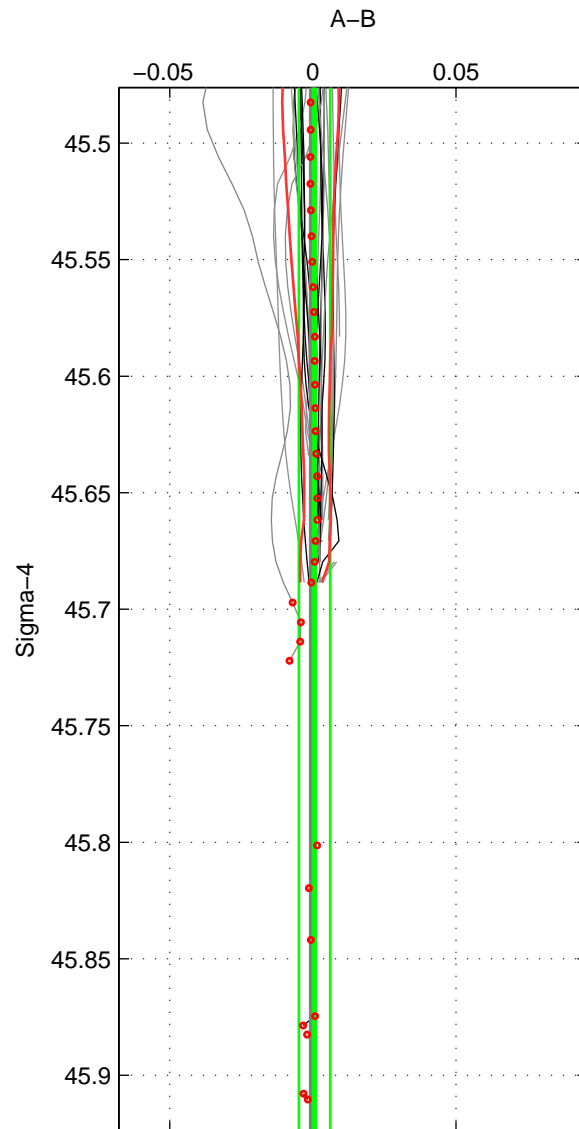

Cruise A (red). Date: Oct 2000 Cruisename: 555-49HG20000912

Cruise B (blue). Date: Oct 1998 Cruisename: 686-49UP19980916

\*\*\* "Favourite" values are those of space 2.

	Offset	O.StDev	Ratio	R.Stdev	Rating
SIGMA:	0.001	0.005	1.000	0.000	4
THETA:	-0.002	0.008	1.000	0.000	5
DEPTH:	-0.004	0.004	1.000	0.000	3
FAV.:	-0.002	0.008	1.000	0.000	5

Profiles of A: 15  
 Profiles of B: 23  
 Diff profs : 31  
 WMoffset (A-B): 0.00058649  
 WMoffset stdev: 0.0054609  
 WMratio (A/B): 1  
 WMratio stdev: 0.00015794

Quality (1-5): 4

Profiles of A: 15  
 Profiles of B: 23  
 Diff profs : 31  
 WMoffset (A-B): -0.0016608  
 WMoffset stdev: 0.0082306  
 WMratio (A/B): 0.99995  
 WMratio stdev: 0.00023727

Quality (1-5): 5

Profiles of A: 15  
 Profiles of B: 20  
 Diff profs : 26  
 WMoffset (A-B): -0.0044012  
 WMoffset stdev: 0.0044359  
 WMratio (A/B): 0.99987  
 WMratio stdev: 0.00012782

Quality (1-5): 3