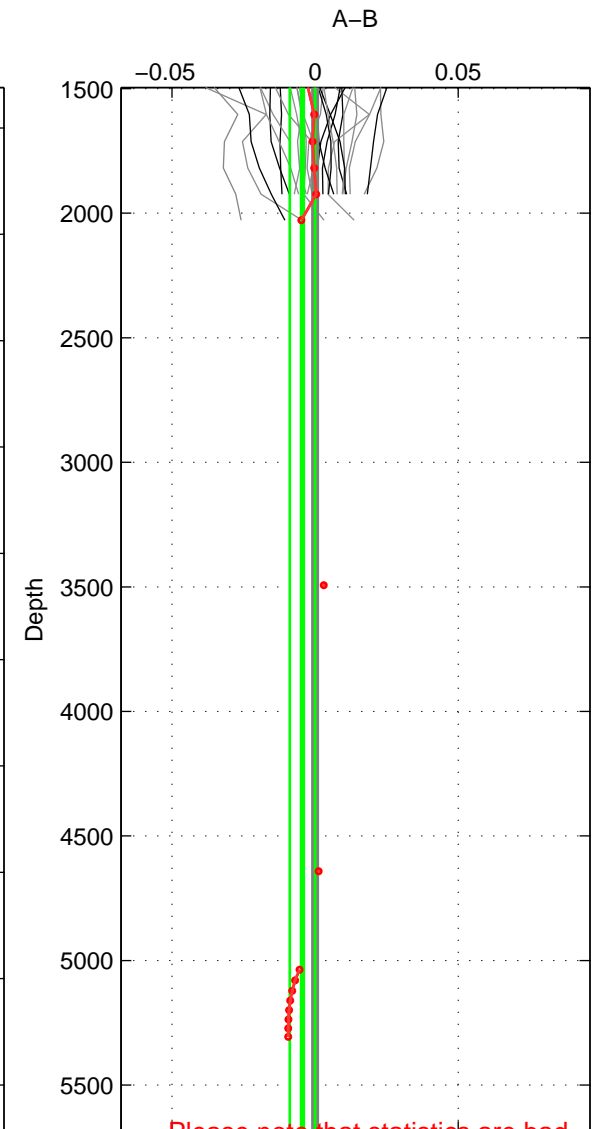

Cruise A (red). Date: Oct 2000 Cruisename: 555-49HG20000912

Cruise B (blue). Date: Oct 1998 Cruisename: 686-49UP19980916

\*\*\* "Favourite" values are those of space 2.

	Offset	O.StDev	Ratio	R.Stdev	Rating
SIGMA:	0.001	0.005	1.000	0.000	4
THETA:	-0.002	0.008	1.000	0.000	5
DEPTH:	-0.004	0.004	1.000	0.000	3
FAV.:	-0.002	0.008	1.000	0.000	5

Profiles of A: 15  
 Profiles of B: 23  
 Diff profs : 31  
 WMoffset (A-B): 0.00058649  
 WMoffset stdev: 0.0054609  
 WMratio (A/B): 1  
 WMratio stdev: 0.00015794

Quality (1-5): 4

Profiles of A: 15  
 Profiles of B: 23  
 Diff profs : 31  
 WMoffset (A-B): -0.0016608  
 WMoffset stdev: 0.0082306  
 WMratio (A/B): 0.99995  
 WMratio stdev: 0.00023727

Quality (1-5): 5

Profiles of A: 15  
 Profiles of B: 20  
 Diff profs : 26  
 WMoffset (A-B): -0.0044012  
 WMoffset stdev: 0.0044359  
 WMratio (A/B): 0.99987  
 WMratio stdev: 0.00012782

Quality (1-5): 3