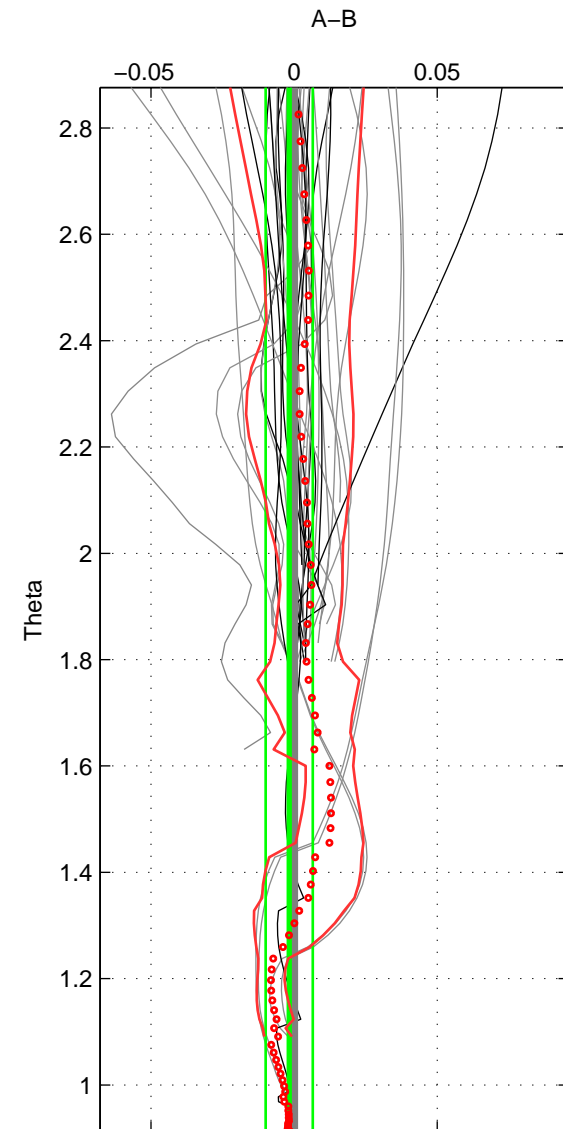

Cruise A (red). Date: Oct 2000 Cruisename: 555-49HG20000912

Cruise B (blue). Date: Oct 1998 Cruisename: 686-49UP19980916

\*\*\* "Favourite" values are those of space 2.

	Offset	O.StDev	Ratio	R.Stdev	Rating
SIGMA:	0.001	0.005	1.000	0.000	4
THETA:	-0.002	0.008	1.000	0.000	5
DEPTH:	-0.004	0.004	1.000	0.000	3
FAV.:	-0.002	0.008	1.000	0.000	5

Profiles of A: 15  
 Profiles of B: 23  
 Diff profs : 31  
 WMoffset (A-B): 0.00058649  
 WMoffset stdev: 0.0054609  
 WMratio (A/B): 1  
 WMratio stdev: 0.00015794

Quality (1-5): 4

Profiles of A: 15  
 Profiles of B: 23  
 Diff profs : 31  
 WMoffset (A-B): -0.0016608  
 WMoffset stdev: 0.0082306  
 WMratio (A/B): 0.99995  
 WMratio stdev: 0.00023727

Quality (1-5): 5

Profiles of A: 15  
 Profiles of B: 20  
 Diff profs : 26  
 WMoffset (A-B): -0.0044012  
 WMoffset stdev: 0.0044359  
 WMratio (A/B): 0.99987  
 WMratio stdev: 0.00012782

Quality (1-5): 3