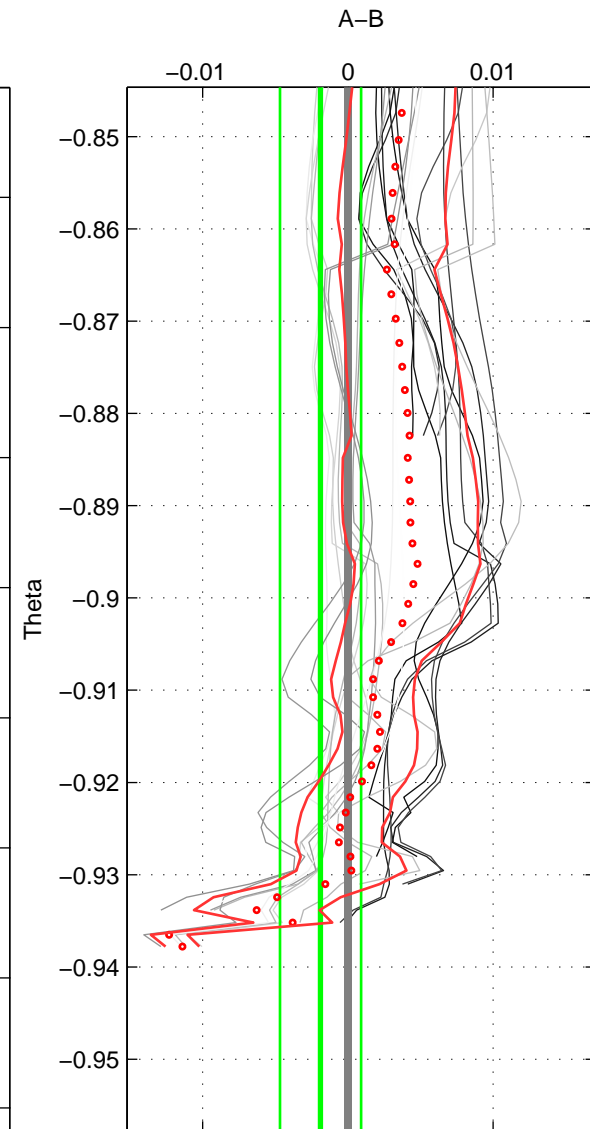

Cruise A (red). Date: Jul 1987 Cruisename: 2-06AQ19870704

Cruise B (blue). Date: Sep 1993 Cruisename: 3-06AQ19930806

*** "Favourite" values are means of spaces 1 2.

	Offset	O.StDev	Ratio	R.Stdev	Rating
SIGMA:	-0.001	0.001	1.000	0.000	4
THETA:	-0.002	0.003	1.000	0.000	4
DEPTH:	0.002	0.003	1.000	0.000	3
FAV.:	-0.001	0.002	1.000	0.000	4

Profiles of A: 5
 Profiles of B: 5
 Diff profs : 22
 WMoffset (A-B): -0.0010104
 WMoffset stdev: 0.00095259
 WMratio (A/B): 0.99997
 WMratio stdev: 2.7269e-05

Quality (1-5): 4

Profiles of A: 5
 Profiles of B: 5
 Diff profs : 22
 WMoffset (A-B): -0.0018902
 WMoffset stdev: 0.0027913
 WMratio (A/B): 0.99995
 WMratio stdev: 7.991e-05

Quality (1-5): 4

Profiles of A: 5
 Profiles of B: 5
 Diff profs : 22
 WMoffset (A-B): 0.0021915
 WMoffset stdev: 0.0025032
 WMratio (A/B): 1.0001
 WMratio stdev: 7.1669e-05

Quality (1-5): 3