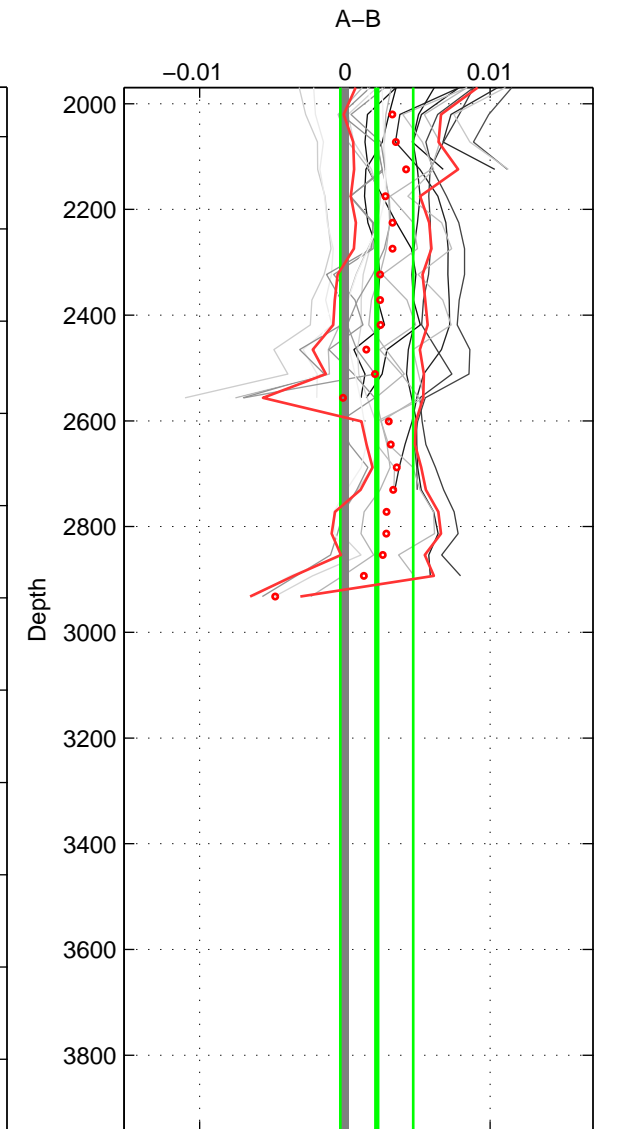

Cruise A (red). Date: Jul 1987 Cruisename: 2-06AQ19870704

Cruise B (blue). Date: Sep 1993 Cruisename: 3-06AQ19930806

*** "Favourite" values are means of spaces 1 2.

	Offset	O.StDev	Ratio	R.Stdev	Rating
SIGMA:	-0.001	0.001	1.000	0.000	4
THETA:	-0.002	0.003	1.000	0.000	4
DEPTH:	0.002	0.003	1.000	0.000	3
FAV.:	-0.001	0.002	1.000	0.000	4

Profiles of A: 5
 Profiles of B: 5
 Diff profs : 22
 WMoffset (A-B): -0.0010104
 WMoffset stdev: 0.00095259
 WMratio (A/B): 0.99997
 WMratio stdev: 2.7269e-05

Quality (1-5): 4

Profiles of A: 5
 Profiles of B: 5
 Diff profs : 22
 WMoffset (A-B): -0.0018902
 WMoffset stdev: 0.0027913
 WMratio (A/B): 0.99995
 WMratio stdev: 7.991e-05

Quality (1-5): 4

Profiles of A: 5
 Profiles of B: 5
 Diff profs : 22
 WMoffset (A-B): 0.0021915
 WMoffset stdev: 0.0025032
 WMratio (A/B): 1.0001
 WMratio stdev: 7.1669e-05

Quality (1-5): 3