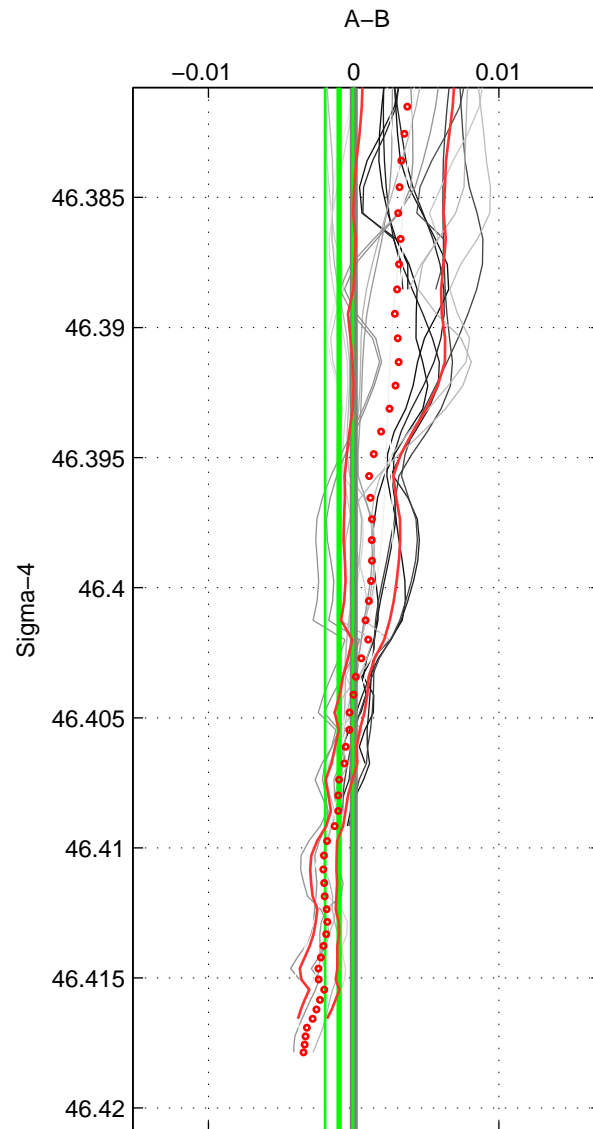

Cruise A (red). Date: Jul 1987 Cruisename: 2-06AQ19870704

Cruise B (blue). Date: Sep 1993 Cruisename: 3-06AQ19930806

*** "Favourite" values are means of spaces 1 2.

	Offset	O.StDev	Ratio	R.Stdev	Rating
SIGMA:	-0.001	0.001	1.000	0.000	4
THETA:	-0.002	0.003	1.000	0.000	4
DEPTH:	0.002	0.003	1.000	0.000	3
FAV.:	-0.001	0.002	1.000	0.000	4

Profiles of A: 5
 Profiles of B: 5
 Diff profs : 22
 WMoffset (A-B): -0.0010104
 WMoffset stdev: 0.00095259
 WMratio (A/B): 0.99997
 WMratio stdev: 2.7269e-05

Quality (1-5): 4

Profiles of A: 5
 Profiles of B: 5
 Diff profs : 22
 WMoffset (A-B): -0.0018902
 WMoffset stdev: 0.0027913
 WMratio (A/B): 0.99995
 WMratio stdev: 7.991e-05

Quality (1-5): 4

Profiles of A: 5
 Profiles of B: 5
 Diff profs : 22
 WMoffset (A-B): 0.0021915
 WMoffset stdev: 0.0025032
 WMratio (A/B): 1.0001
 WMratio stdev: 7.1669e-05

Quality (1-5): 3