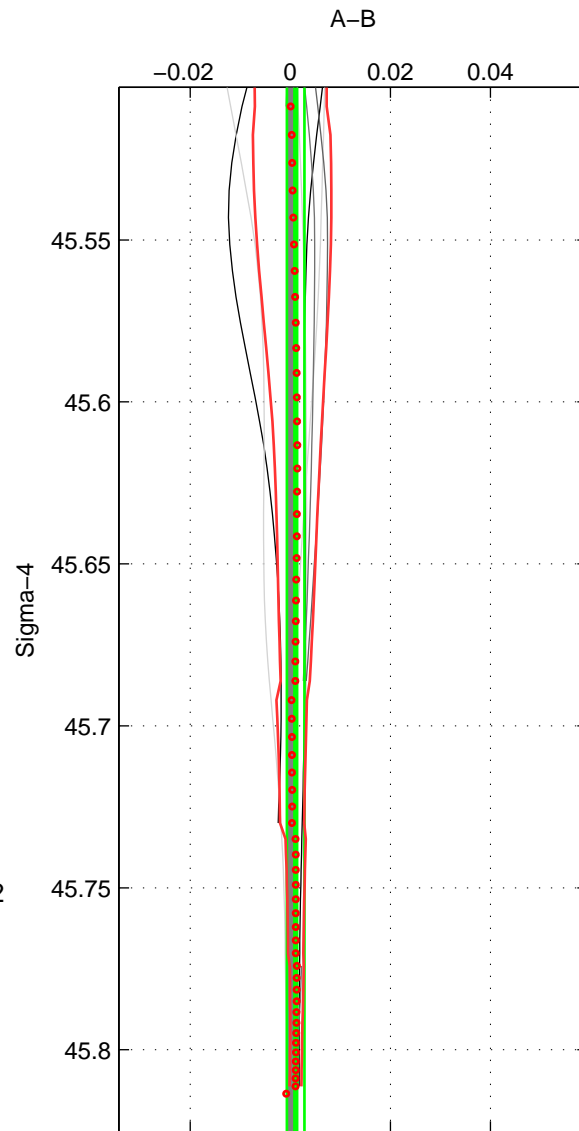

Cruise A (red). Date: Jun 1998 Cruisename: 566-49HO19980622

Cruise B (blue). Date: Jul 2001 Cruisename: 575-49HO20010710

*** "Favourite" values are means of spaces 1 2.

	Offset	O.StDev	Ratio	R.Stdev	Rating
SIGMA:	0.001	0.002	1.000	0.000	4
THETA:	0.001	0.004	1.000	0.000	4
DEPTH:	0.002	0.004	1.000	0.000	3
FAV.:	0.001	0.003	1.000	0.000	4

Profiles of A: 4
 Profiles of B: 6
 Diff profs : 8
 WMoffset (A-B): 0.0010834
 WMoffset stdev: 0.0017383
 WMratio (A/B): 1
 WMratio stdev: 5.0162e-05

Quality (1-5): 4

Profiles of A: 4
 Profiles of B: 6
 Diff profs : 8
 WMoffset (A-B): 0.00088716
 WMoffset stdev: 0.0043997
 WMratio (A/B): 1
 WMratio stdev: 0.00012701

Quality (1-5): 4

Profiles of A: 4
 Profiles of B: 6
 Diff profs : 8
 WMoffset (A-B): 0.0018702
 WMoffset stdev: 0.0036096
 WMratio (A/B): 1.0001
 WMratio stdev: 0.00010418

Quality (1-5): 3