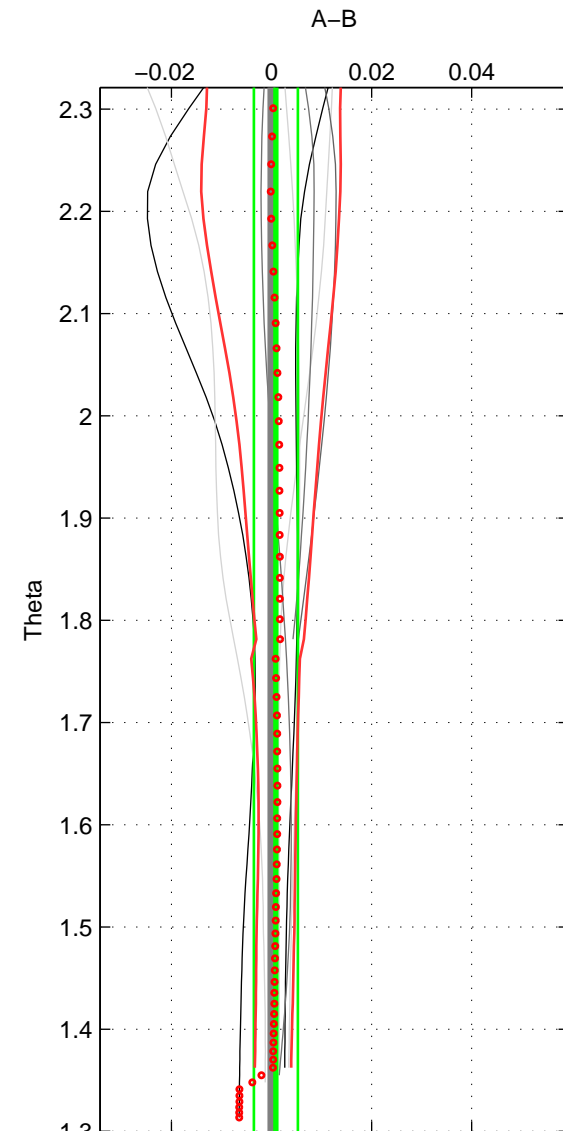

Cruise A (red). Date: Jun 1998 Cruisename: 566-49HO19980622

Cruise B (blue). Date: Jul 2001 Cruisename: 575-49HO20010710

*** "Favourite" values are means of spaces 1 2.

	Offset	O.StDev	Ratio	R.Stdev	Rating
SIGMA:	0.001	0.002	1.000	0.000	4
THETA:	0.001	0.004	1.000	0.000	4
DEPTH:	0.002	0.004	1.000	0.000	3
FAV.:	0.001	0.003	1.000	0.000	4

Profiles of A: 4
 Profiles of B: 6
 Diff profs : 8
 WMoffset (A-B): 0.0010834
 WMoffset stdev: 0.0017383
 WMratio (A/B): 1
 WMratio stdev: 5.0162e-05

Quality (1-5): 4

Profiles of A: 4
 Profiles of B: 6
 Diff profs : 8
 WMoffset (A-B): 0.00088716
 WMoffset stdev: 0.0043997
 WMratio (A/B): 1
 WMratio stdev: 0.00012701

Quality (1-5): 4

Profiles of A: 4
 Profiles of B: 6
 Diff profs : 8
 WMoffset (A-B): 0.0018702
 WMoffset stdev: 0.0036096
 WMratio (A/B): 1.0001
 WMratio stdev: 0.00010418

Quality (1-5): 3