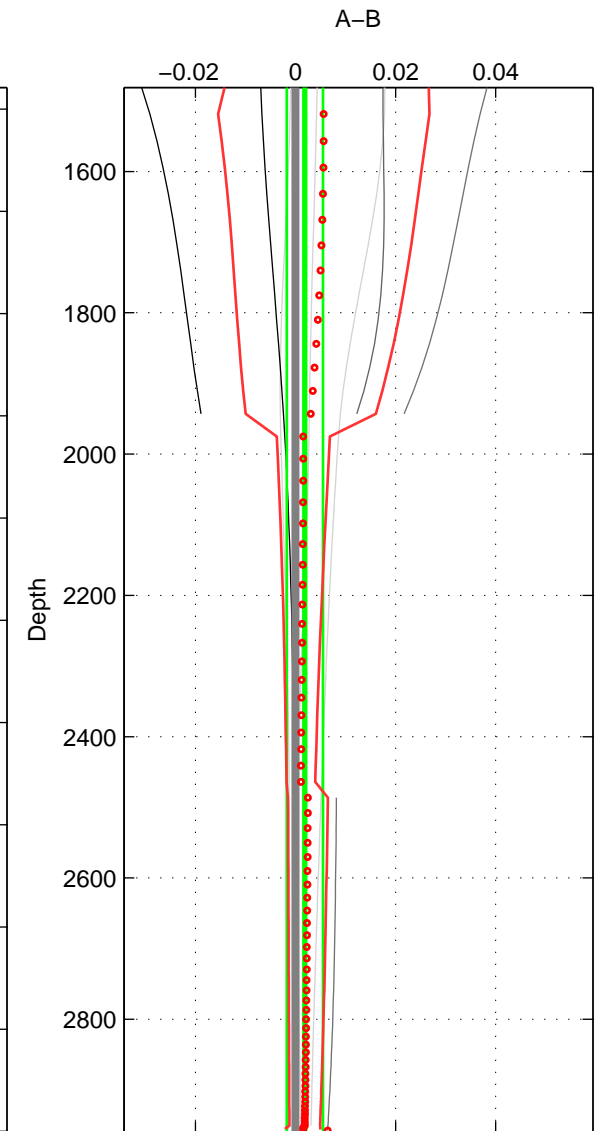

Cruise A (red). Date: Jun 1998 Cruisename: 566-49HO19980622

Cruise B (blue). Date: Jul 2001 Cruisename: 575-49HO20010710

*** "Favourite" values are means of spaces 1 2.

	Offset	O.StDev	Ratio	R.Stdev	Rating
SIGMA:	0.001	0.002	1.000	0.000	4
THETA:	0.001	0.004	1.000	0.000	4
DEPTH:	0.002	0.004	1.000	0.000	3
FAV.:	0.001	0.003	1.000	0.000	4

Profiles of A: 4
 Profiles of B: 6
 Diff profs : 8
 WMoffset (A-B): 0.0010834
 WMoffset stdev: 0.0017383
 WMratio (A/B): 1
 WMratio stdev: 5.0162e-05

Quality (1-5): 4

Profiles of A: 4
 Profiles of B: 6
 Diff profs : 8
 WMoffset (A-B): 0.00088716
 WMoffset stdev: 0.0043997
 WMratio (A/B): 1
 WMratio stdev: 0.00012701

Quality (1-5): 4

Profiles of A: 4
 Profiles of B: 6
 Diff profs : 8
 WMoffset (A-B): 0.0018702
 WMoffset stdev: 0.0036096
 WMratio (A/B): 1.0001
 WMratio stdev: 0.00010418

Quality (1-5): 3