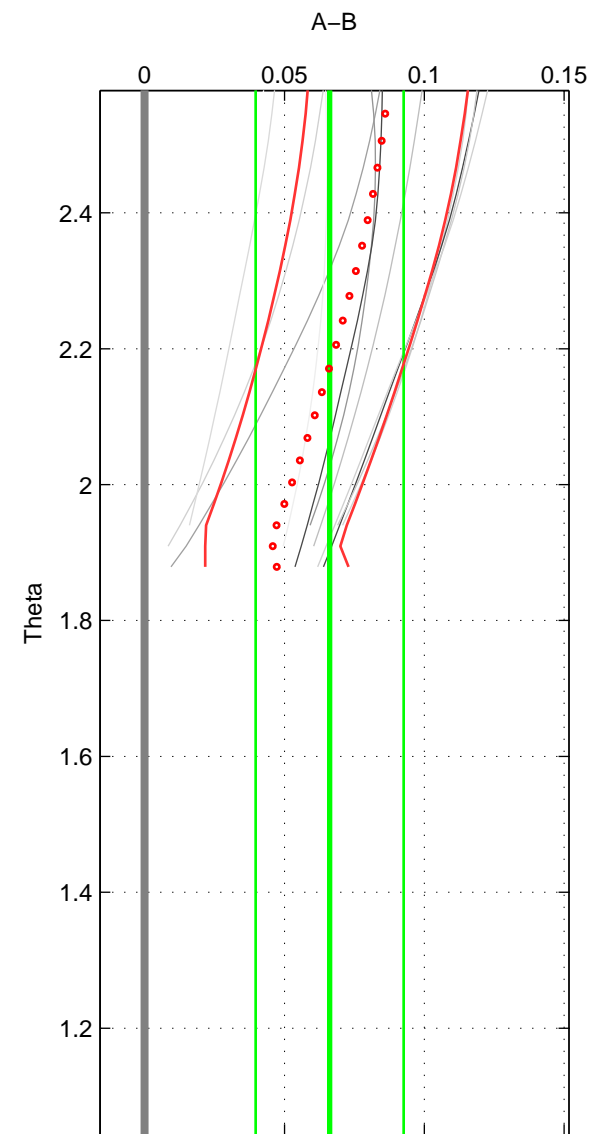

Cruise A (red). Date: Jul 2005 Cruisename: 518-33RR20050617
 Cruise B (blue). Date: Feb 2008 Cruisename: 676-49UF20080117

*** "Favourite" values are those of space 2.

	Offset	O.StDev	Ratio	R.Stdev	Rating
SIGMA:	NaN	NaN	NaN	NaN	NaN
THETA:	0.066	0.026	1.002	0.001	3
DEPTH:	NaN	NaN	NaN	NaN	NaN
FAV. :	0.066	0.026	1.002	0.001	3

Profiles of A: 5
 Profiles of B: 4
 Diff profs : 12
 WMoffset (A-B): 0.066143
 WMoffset stdev: 0.026455
 WMratio (A/B): 1.0019
 WMratio stdev: 0.00076613

Quality (1-5): 3