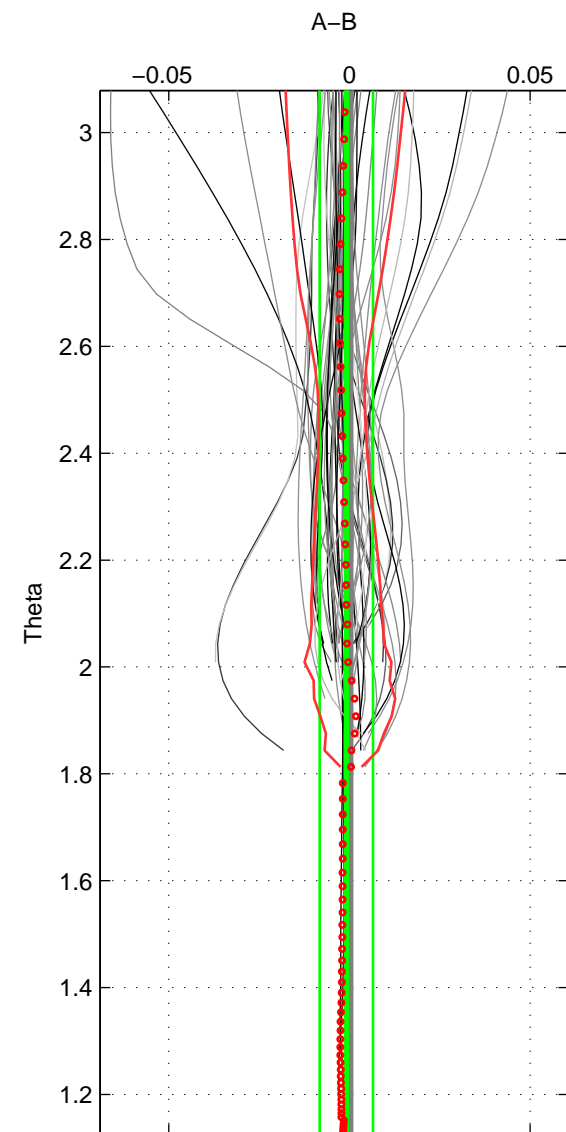

Cruise A (red). Date: Jul 2001 Cruisename: 656-49UF20010710

Cruise B (blue). Date: Feb 2008 Cruisename: 717-49UP20080122

*** "Favourite" values are means of spaces 1 2.

	Offset	O.StDev	Ratio	R.Stdev	Rating
SIGMA:	-0.001	0.006	1.000	0.000	5
THETA:	-0.001	0.007	1.000	0.000	5
DEPTH:	-0.001	0.001	1.000	0.000	3
FAV. :	-0.001	0.007	1.000	0.000	5

Profiles of A: 34
 Profiles of B: 17
 Diff profs : 54
 WMoffset (A-B): -0.0010647
 WMoffset stdev: 0.0062927
 WMratio (A/B): 0.99997
 WMratio stdev: 0.000182

Quality (1-5): 5

Profiles of A: 34
 Profiles of B: 17
 Diff profs : 54
 WMoffset (A-B): -0.00086075
 WMoffset stdev: 0.0073836
 WMratio (A/B): 0.99998
 WMratio stdev: 0.00021346

Quality (1-5): 5

Profiles of A: 34
 Profiles of B: 17
 Diff profs : 54
 WMoffset (A-B): -0.00074766
 WMoffset stdev: 0.00065178
 WMratio (A/B): 0.99998
 WMratio stdev: 1.8865e-05

Quality (1-5): 3

Please note that statistics are bad.