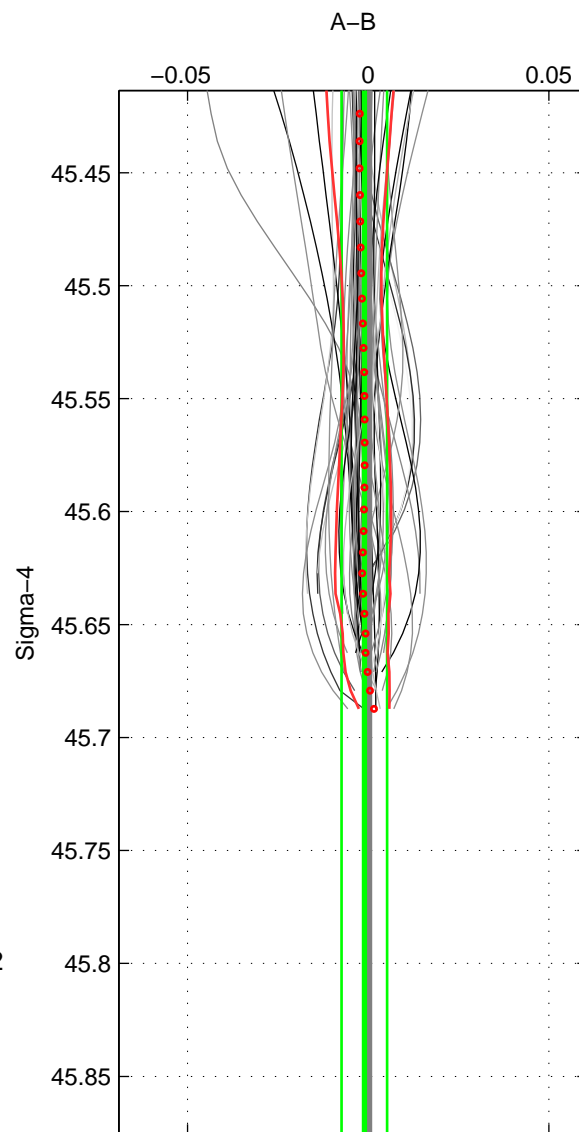

Cruise A (red). Date: Jul 2001 Cruisename: 656-49UF20010710

Cruise B (blue). Date: Feb 2008 Cruisename: 717-49UP20080122

*** "Favourite" values are means of spaces 1 2.

	Offset	O.StDev	Ratio	R.Stdev	Rating
SIGMA:	-0.001	0.006	1.000	0.000	5
THETA:	-0.001	0.007	1.000	0.000	5
DEPTH:	-0.001	0.001	1.000	0.000	3
FAV. :	-0.001	0.007	1.000	0.000	5

Profiles of A: 34
 Profiles of B: 17
 Diff profs : 54
 WMoffset (A-B): -0.0010647
 WMoffset stdev: 0.0062927
 WMratio (A/B): 0.99997
 WMratio stdev: 0.000182

Quality (1-5): 5

Profiles of A: 34
 Profiles of B: 17
 Diff profs : 54
 WMoffset (A-B): -0.00086075
 WMoffset stdev: 0.0073836
 WMratio (A/B): 0.99998
 WMratio stdev: 0.00021346

Quality (1-5): 5

Profiles of A: 34
 Profiles of B: 17
 Diff profs : 54
 WMoffset (A-B): -0.00074766
 WMoffset stdev: 0.00065178
 WMratio (A/B): 0.99998
 WMratio stdev: 1.8865e-05

Quality (1-5): 3

Please note that statistics are bad.