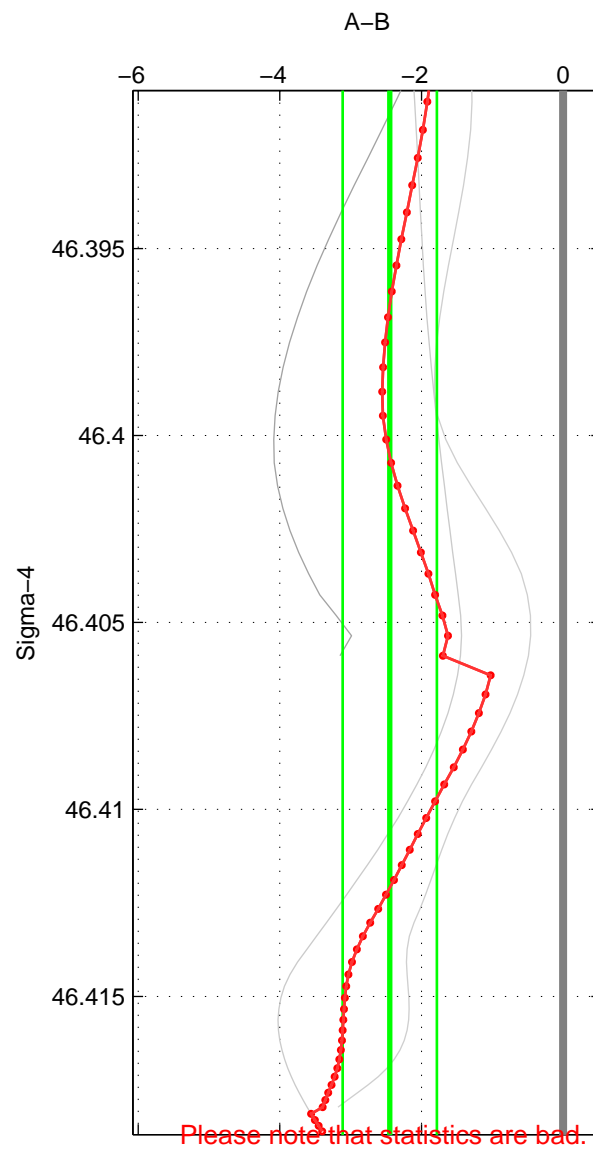

Cruise A (red). Date: Jul 1992 Cruisename: 7-06MT19920701

Cruise B (blue). Date: Nov 1995 Cruisename: 93-58JH19951108

*** "Favourite" values are those of space 2.

	Offset	O.StDev	Ratio	R.Stdev	Rating
SIGMA:	-0.002	0.001	1.000	0.000	1
THETA:	-0.003	0.001	1.000	0.000	3
DEPTH:	-0.003	0.001	1.000	0.000	1
FAV. :	-0.003	0.001	1.000	0.000	3

Profiles of A: 2
 Profiles of B: 6
 Diff profs : 3
 WMoffset (A-B): -0.002448
 WMoffset stdev: 0.00066516
 WMratio (A/B): 0.99993
 WMratio stdev: 1.9059e-05

Quality (1-5): 1

Profiles of A: 3
 Profiles of B: 6
 Diff profs : 7
 WMoffset (A-B): -0.0025873
 WMoffset stdev: 0.0007337
 WMratio (A/B): 0.99993
 WMratio stdev: 2.1017e-05

Quality (1-5): 3

Profiles of A: 2
 Profiles of B: 6
 Diff profs : 3
 WMoffset (A-B): -0.0031248
 WMoffset stdev: 0.0010084
 WMratio (A/B): 0.99991
 WMratio stdev: 2.8892e-05

Quality (1-5): 1