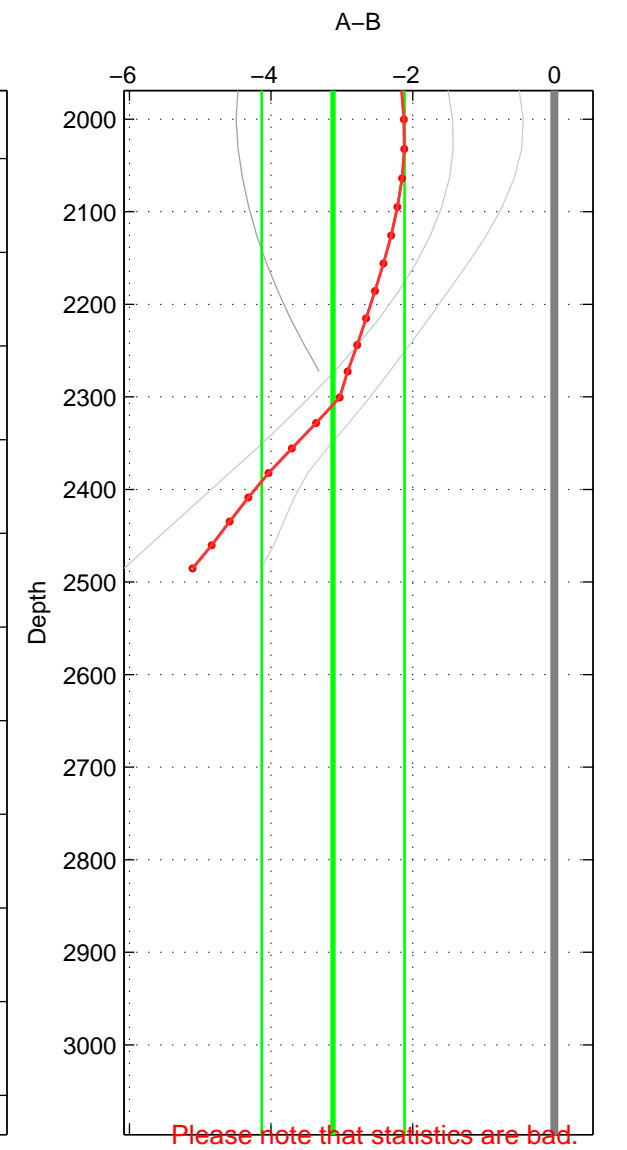

Cruise A (red). Date: Jul 1992 Cruisename: 7-06MT19920701

Cruise B (blue). Date: Nov 1995 Cruisename: 93-58JH19951108

*** "Favourite" values are those of space 2.

	Offset	O.StDev	Ratio	R.Stdev	Rating
SIGMA:	-0.002	0.001	1.000	0.000	1
THETA:	-0.003	0.001	1.000	0.000	3
DEPTH:	-0.003	0.001	1.000	0.000	1
FAV. :	-0.003	0.001	1.000	0.000	3

Profiles of A: 2
 Profiles of B: 6
 Diff profs : 3
 WMoffset (A-B): -0.002448
 WMoffset stdev: 0.00066516
 WMratio (A/B): 0.99993
 WMratio stdev: 1.9059e-05

Quality (1-5): 1

Profiles of A: 3
 Profiles of B: 6
 Diff profs : 7
 WMoffset (A-B): -0.0025873
 WMoffset stdev: 0.0007337
 WMratio (A/B): 0.99993
 WMratio stdev: 2.1017e-05

Quality (1-5): 3

Profiles of A: 2
 Profiles of B: 6
 Diff profs : 3
 WMoffset (A-B): -0.0031248
 WMoffset stdev: 0.0010084
 WMratio (A/B): 0.99991
 WMratio stdev: 2.8892e-05

Quality (1-5): 1