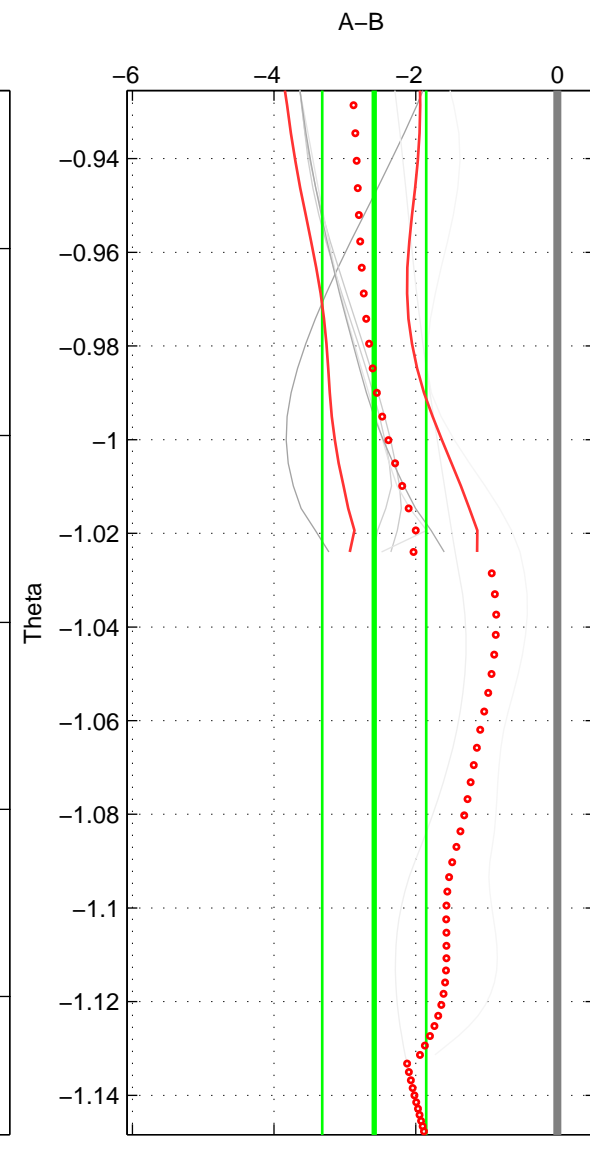

Cruise A (red). Date: Jul 1992 Cruisename: 7-06MT19920701

Cruise B (blue). Date: Nov 1995 Cruisename: 93-58JH19951108

*** "Favourite" values are those of space 2.

	Offset	O.StDev	Ratio	R.Stdev	Rating
SIGMA:	-0.002	0.001	1.000	0.000	1
THETA:	-0.003	0.001	1.000	0.000	3
DEPTH:	-0.003	0.001	1.000	0.000	1
FAV. :	-0.003	0.001	1.000	0.000	3

Profiles of A: 2
 Profiles of B: 6
 Diff profs : 3
 WMoffset (A-B): -0.002448
 WMoffset stdev: 0.00066516
 WMratio (A/B): 0.99993
 WMratio stdev: 1.9059e-05

Quality (1-5): 1

Profiles of A: 3
 Profiles of B: 6
 Diff profs : 7
 WMoffset (A-B): -0.0025873
 WMoffset stdev: 0.0007337
 WMratio (A/B): 0.99993
 WMratio stdev: 2.1017e-05

Quality (1-5): 3

Profiles of A: 2
 Profiles of B: 6
 Diff profs : 3
 WMoffset (A-B): -0.0031248
 WMoffset stdev: 0.0010084
 WMratio (A/B): 0.99991
 WMratio stdev: 2.8892e-05

Quality (1-5): 1