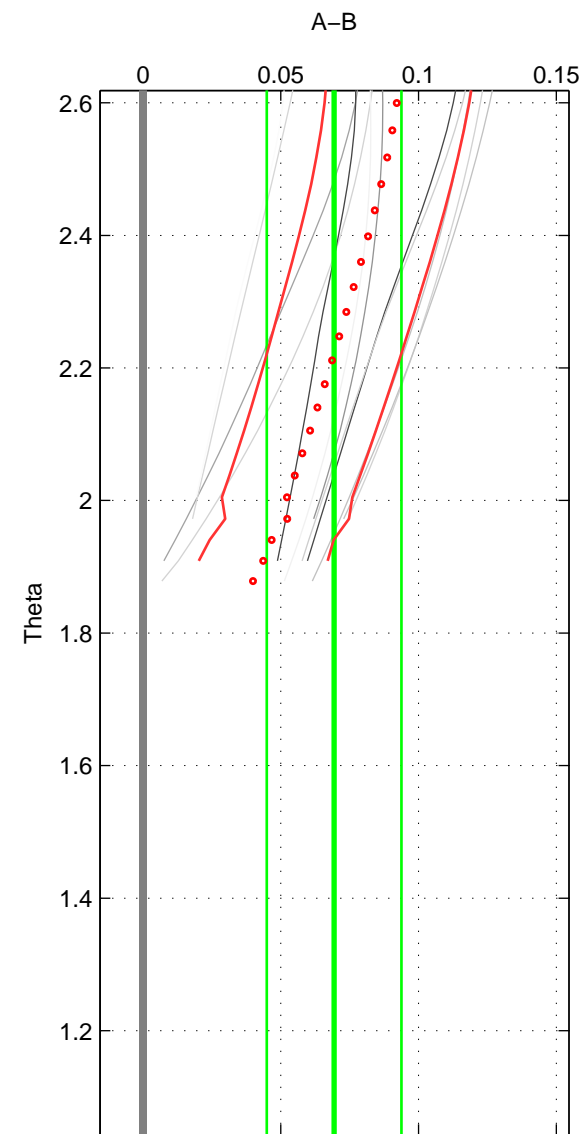

Cruise A (red). Date: Jul 2005 Cruisename: 518-33RR20050617

Cruise B (blue). Date: Feb 2005 Cruisename: 706-49UP20050114

*** "Favourite" values are those of space 2.

	Offset	O.StDev	Ratio	R.Stdev	Rating
SIGMA:	NaN	NaN	NaN	NaN	NaN
THETA:	0.069	0.024	1.002	0.001	3
DEPTH:	NaN	NaN	NaN	NaN	NaN
FAV.:	0.069	0.024	1.002	0.001	3

Profiles of A: 5
 Profiles of B: 4
 Diff profs : 12
 WMoffset (A-B): 0.069364
 WMoffset stdev: 0.024454
 WMratio (A/B): 1.002
 WMratio stdev: 0.00070825

Quality (1-5): 3