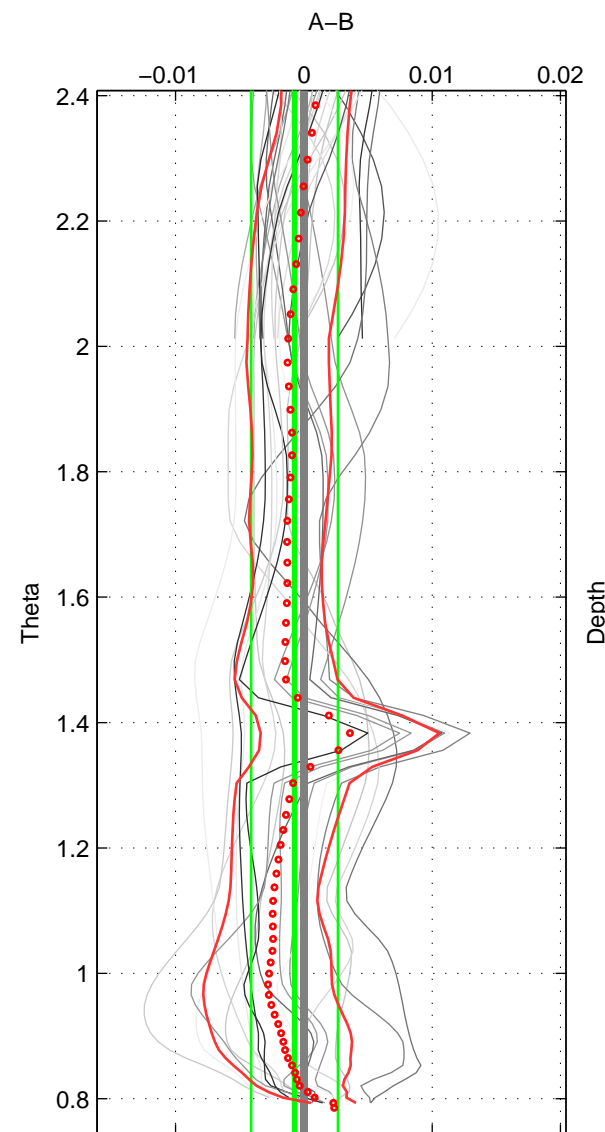

Cruise A (red). Date: Sep 1995 Cruisename: 343-09FA19950913

Cruise B (blue). Date: Aug 1989 Cruisename: 364-35MF19890730

*** "Favourite" values are means of spaces 1 2 3.

	Offset	O.StDev	Ratio	R.Stdev	Rating
SIGMA:	-0.001	0.004	1.000	0.000	5
THETA:	-0.001	0.003	1.000	0.000	5
DEPTH:	0.001	0.003	1.000	0.000	5
FAV.:	-0.000	0.003	1.000	0.000	5

Profiles of A: 15
 Profiles of B: 6
 Diff profs: 33
 WMoffset (A-B): -0.00082611
 WMoffset stdev: 0.0035172
 WMratio (A/B): 0.99998
 WMratio stdev: 0.00010129

Quality (1-5): 5

Profiles of A: 15
 Profiles of B: 6
 Diff profs: 33
 WMoffset (A-B): -0.00073695
 WMoffset stdev: 0.0033891
 WMratio (A/B): 0.99998
 WMratio stdev: 9.7609e-05

Quality (1-5): 5

Profiles of A: 15
 Profiles of B: 6
 Diff profs: 33
 WMoffset (A-B): 0.00073418
 WMoffset stdev: 0.0026833
 WMratio (A/B): 1
 WMratio stdev: 7.7301e-05

Quality (1-5): 5