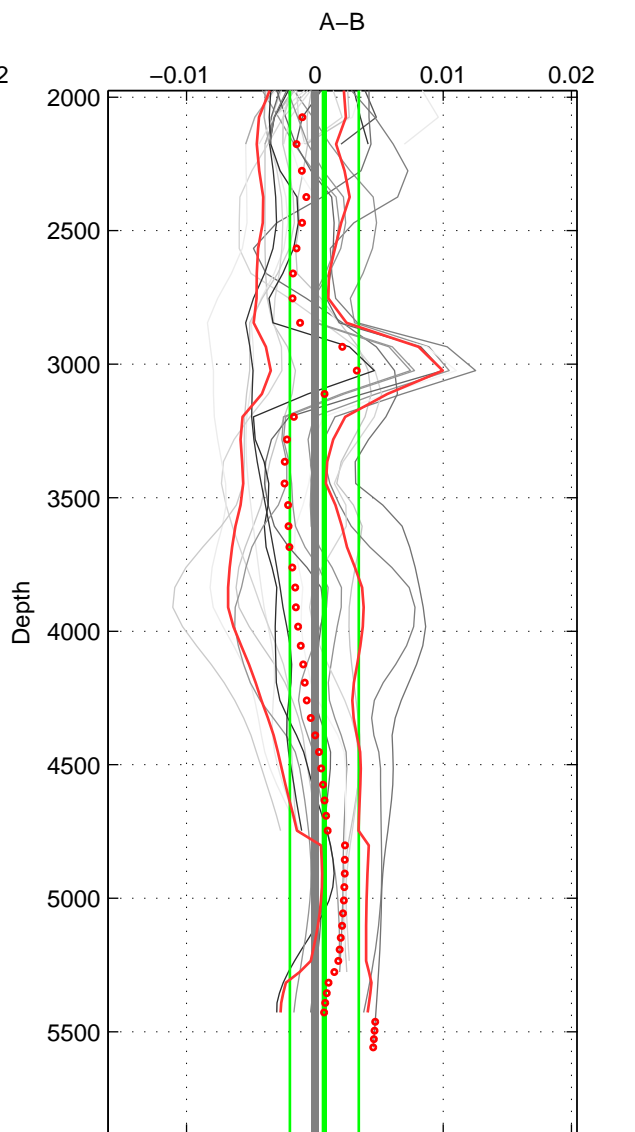

Cruise A (red). Date: Sep 1995 Cruisename: 343-09FA19950913

Cruise B (blue). Date: Aug 1989 Cruisename: 364-35MF19890730

*** "Favourite" values are means of spaces 1 2 3.

	Offset	O.StDev	Ratio	R.Stdev	Rating
SIGMA:	-0.001	0.004	1.000	0.000	5
THETA:	-0.001	0.003	1.000	0.000	5
DEPTH:	0.001	0.003	1.000	0.000	5
FAV.:	-0.000	0.003	1.000	0.000	5

Profiles of A: 15
 Profiles of B: 6
 Diff profs: 33
 WMoffset (A-B): -0.00082611
 WMoffset stdev: 0.0035172
 WMratio (A/B): 0.99998
 WMratio stdev: 0.00010129

Quality (1-5): 5

Profiles of A: 15
 Profiles of B: 6
 Diff profs: 33
 WMoffset (A-B): -0.00073695
 WMoffset stdev: 0.0033891
 WMratio (A/B): 0.99998
 WMratio stdev: 9.7609e-05

Quality (1-5): 5

Profiles of A: 15
 Profiles of B: 6
 Diff profs: 33
 WMoffset (A-B): 0.00073418
 WMoffset stdev: 0.0026833
 WMratio (A/B): 1
 WMratio stdev: 7.7301e-05

Quality (1-5): 5