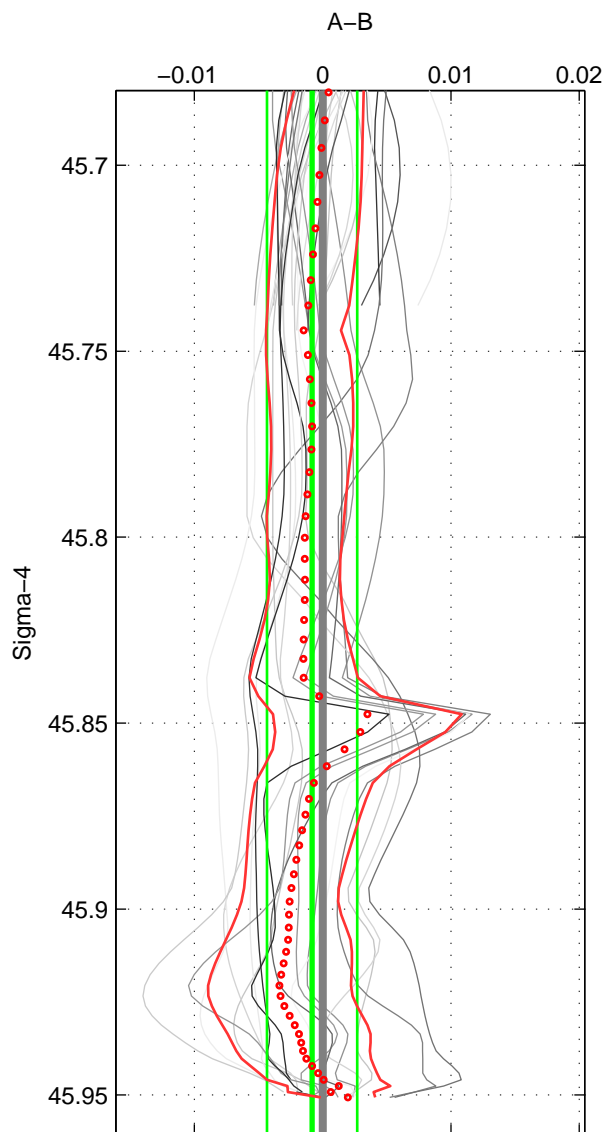

Cruise A (red). Date: Sep 1995 Cruisename: 343-09FA19950913

Cruise B (blue). Date: Aug 1989 Cruisename: 364-35MF19890730

*** "Favourite" values are means of spaces 1 2 3.

	Offset	O.StDev	Ratio	R.Stdev	Rating
SIGMA:	-0.001	0.004	1.000	0.000	5
THETA:	-0.001	0.003	1.000	0.000	5
DEPTH:	0.001	0.003	1.000	0.000	5
FAV.:	-0.000	0.003	1.000	0.000	5

Profiles of A: 15
 Profiles of B: 6
 Diff profs: 33
 WMoffset (A-B): -0.00082611
 WMoffset stdev: 0.0035172
 WMratio (A/B): 0.99998
 WMratio stdev: 0.00010129

Quality (1-5): 5

Profiles of A: 15
 Profiles of B: 6
 Diff profs: 33
 WMoffset (A-B): -0.00073695
 WMoffset stdev: 0.0033891
 WMratio (A/B): 0.99998
 WMratio stdev: 9.7609e-05

Quality (1-5): 5

Profiles of A: 15
 Profiles of B: 6
 Diff profs: 33
 WMoffset (A-B): 0.00073418
 WMoffset stdev: 0.0026833
 WMratio (A/B): 1
 WMratio stdev: 7.7301e-05

Quality (1-5): 5