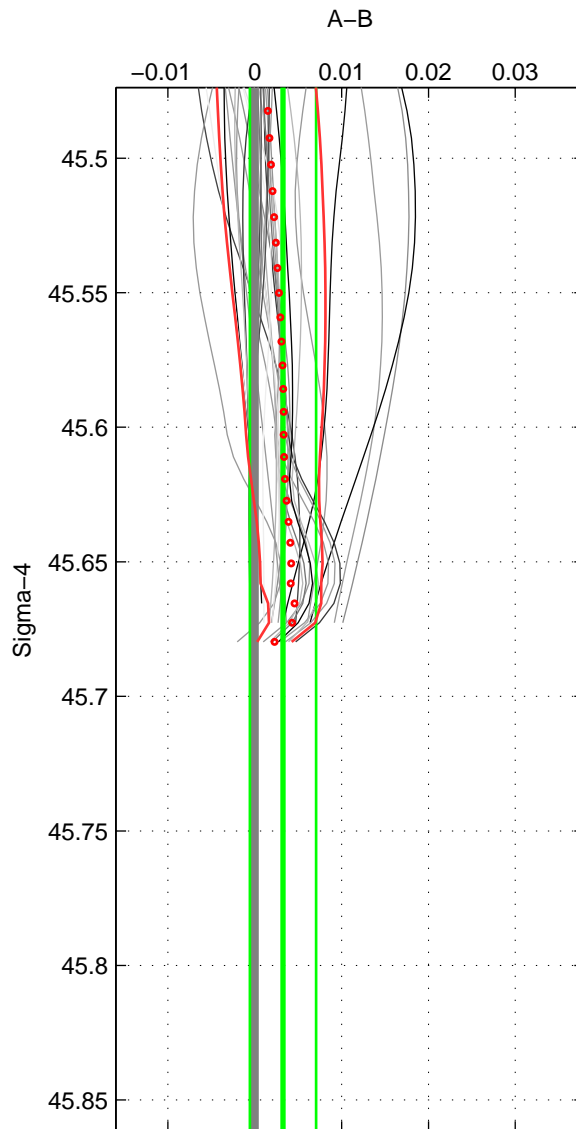

Cruise A (red). Date: Feb 2003 Cruisename: 660-49UF20030225
 Cruise B (blue). Date: Feb 2006 Cruisename: 670-49UF20060118

*** "Favourite" values are those of space 1.

	Offset	O.StDev	Ratio	R.Stdev	Rating
SIGMA:	0.003	0.004	1.000	0.000	5
THETA:	0.005	0.006	1.000	0.000	4
DEPTH:	0.001	0.001	1.000	0.000	3
FAV.:	0.003	0.004	1.000	0.000	5

Profiles of A: 9
 Profiles of B: 12
 Diff profs : 31
 WMoffset (A-B): 0.0032505
 WMoffset stdev: 0.0038145
 WMratio (A/B): 1.0001
 WMratio stdev: 0.00011029

Quality (1-5): 5

Profiles of A: 9
 Profiles of B: 12
 Diff profs : 31
 WMoffset (A-B): 0.0049594
 WMoffset stdev: 0.005965
 WMratio (A/B): 1.0001
 WMratio stdev: 0.00017247

Quality (1-5): 4

Profiles of A: 9
 Profiles of B: 12
 Diff profs : 31
 WMoffset (A-B): 0.00098599
 WMoffset stdev: 0.00071044
 WMratio (A/B): 1
 WMratio stdev: 2.0548e-05

Quality (1-5): 3

Please note that statistics are bad.