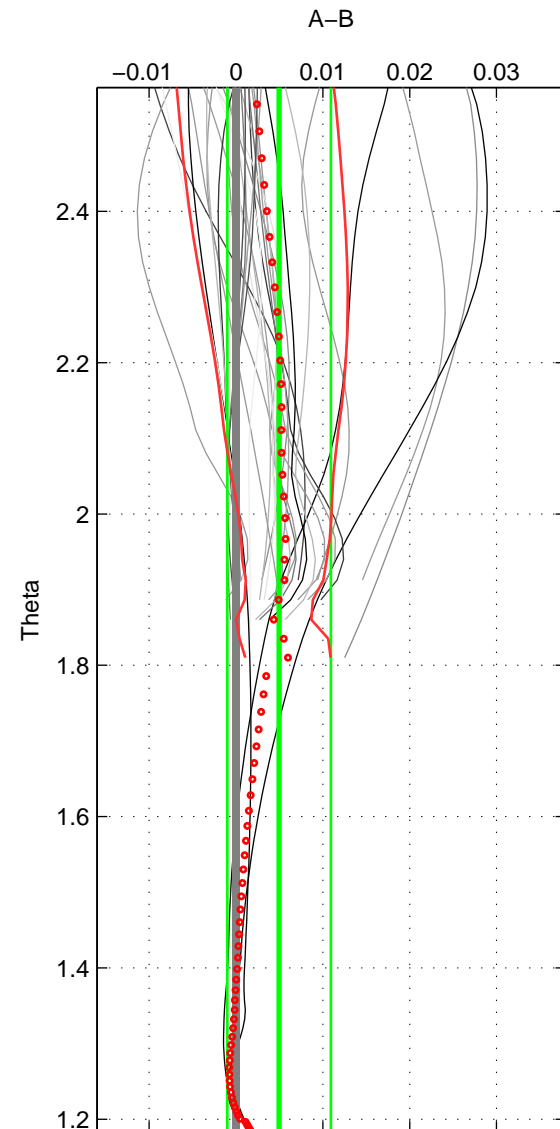

Cruise A (red). Date: Feb 2003 Cruisename: 660-49UF20030225
 Cruise B (blue). Date: Feb 2006 Cruisename: 670-49UF20060118

*** "Favourite" values are those of space 1.

	Offset	O.StDev	Ratio	R.Stdev	Rating
SIGMA:	0.003	0.004	1.000	0.000	5
THETA:	0.005	0.006	1.000	0.000	4
DEPTH:	0.001	0.001	1.000	0.000	3
FAV.:	0.003	0.004	1.000	0.000	5

Profiles of A: 9
 Profiles of B: 12
 Diff profs : 31
 WMoffset (A-B): 0.0032505
 WMoffset stdev: 0.0038145
 WMratio (A/B): 1.0001
 WMratio stdev: 0.00011029

Quality (1-5): 5

Profiles of A: 9
 Profiles of B: 12
 Diff profs : 31
 WMoffset (A-B): 0.0049594
 WMoffset stdev: 0.005965
 WMratio (A/B): 1.0001
 WMratio stdev: 0.00017247

Quality (1-5): 4

Profiles of A: 9
 Profiles of B: 12
 Diff profs : 31
 WMoffset (A-B): 0.00098599
 WMoffset stdev: 0.00071044
 WMratio (A/B): 1
 WMratio stdev: 2.0548e-05

Quality (1-5): 3

Please note that statistics are bad.