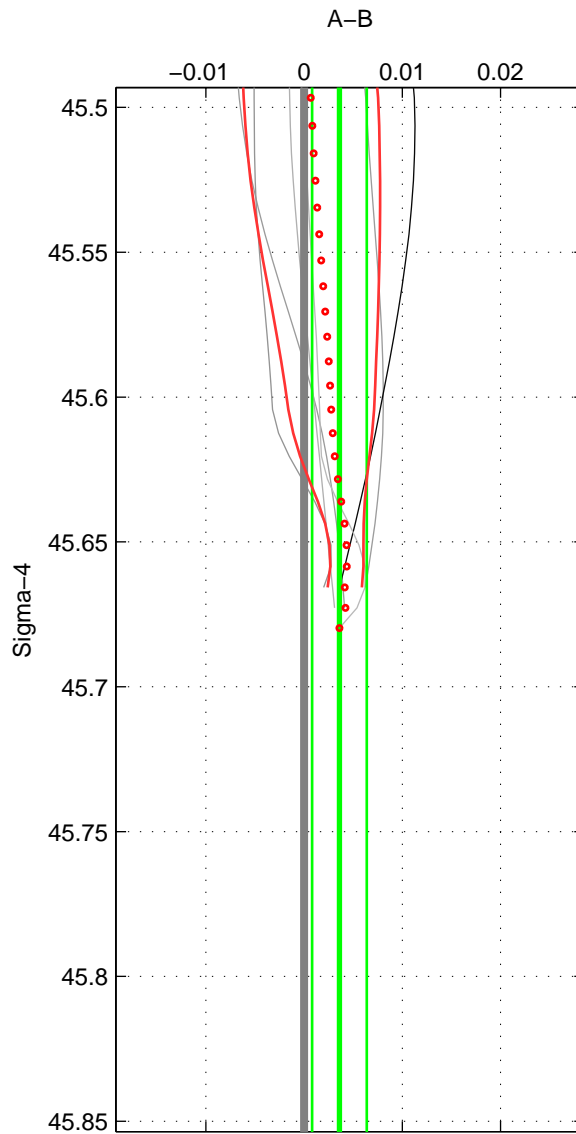

Cruise A (red). Date: Feb 2003 Cruisename: 660-49UF20030225

Cruise B (blue). Date: Oct 2005 Cruisename: 709-49UP20051021

*** "Favourite" values are means of spaces 1 2.

	Offset	O.StDev	Ratio	R.Stdev	Rating
SIGMA:	0.004	0.003	1.000	0.000	3
THETA:	0.005	0.005	1.000	0.000	3
DEPTH:	0.004	0.002	1.000	0.000	2
FAV. :	0.004	0.004	1.000	0.000	3

Profiles of A: 5
 Profiles of B: 3
 Diff profs : 6
 WMoffset (A-B): 0.0035962
 WMoffset stdev: 0.0027899
 WMratio (A/B): 1.0001
 WMratio stdev: 8.0639e-05

Quality (1-5): 3

Profiles of A: 5
 Profiles of B: 3
 Diff profs : 6
 WMoffset (A-B): 0.0047674
 WMoffset stdev: 0.0048494
 WMratio (A/B): 1.0001
 WMratio stdev: 0.00014016

Quality (1-5): 3

Profiles of A: 5
 Profiles of B: 3
 Diff profs : 6
 WMoffset (A-B): 0.0040958
 WMoffset stdev: 0.0019037
 WMratio (A/B): 1.0001
 WMratio stdev: 5.5007e-05

Quality (1-5): 2

Please note that statistics are bad.