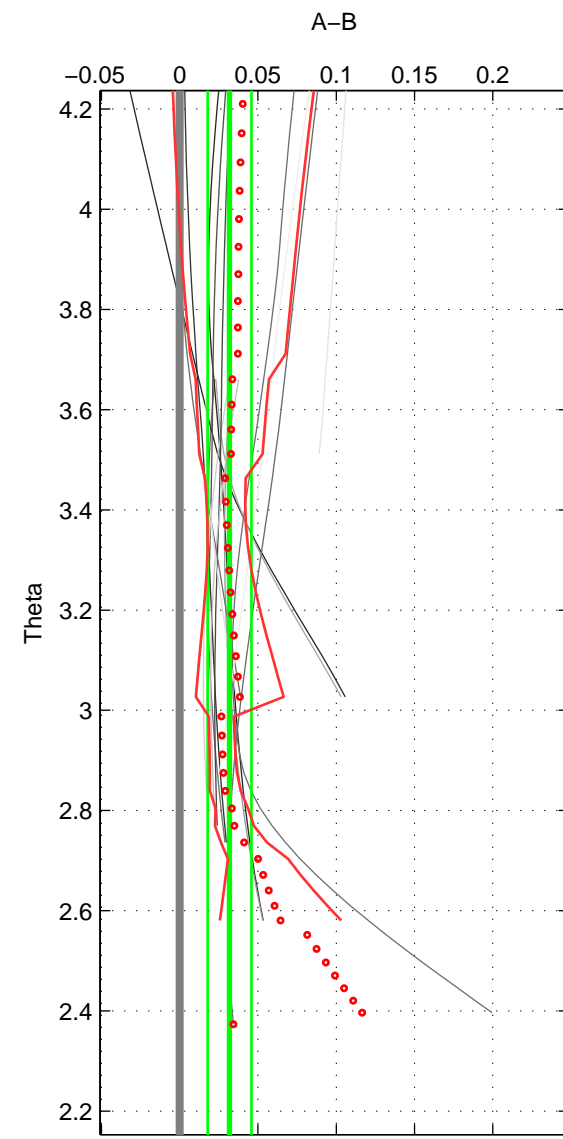

Cruise A (red). Date: May 1993 Cruisename: 204-29CS19930510

Cruise B (blue). Date: Aug 1994 Cruisename: 328-OMEX1NA

\*\*\* "Favourite" values are those of space 2.

	Offset	O.StDev	Ratio	R.Stdev	Rating
SIGMA:	0.066	0.004	1.002	0.000	2
THETA:	0.032	0.014	1.001	0.000	4
DEPTH:	NaN	NaN	NaN	NaN	NaN
FAV.:	0.032	0.014	1.001	0.000	4

Profiles of A: 10  
 Profiles of B: 3  
 Diff profs : 3  
 WMoffset (A-B): 0.066094  
 WMoffset stdev: 0.0039703  
 WMratio (A/B): 1.0019  
 WMratio stdev: 0.00011392

Quality (1-5): 2

Profiles of A: 10  
 Profiles of B: 7  
 Diff profs : 16  
 WMoffset (A-B): 0.03184  
 WMoffset stdev: 0.013994  
 WMratio (A/B): 1.0009  
 WMratio stdev: 0.00040024

Quality (1-5): 4