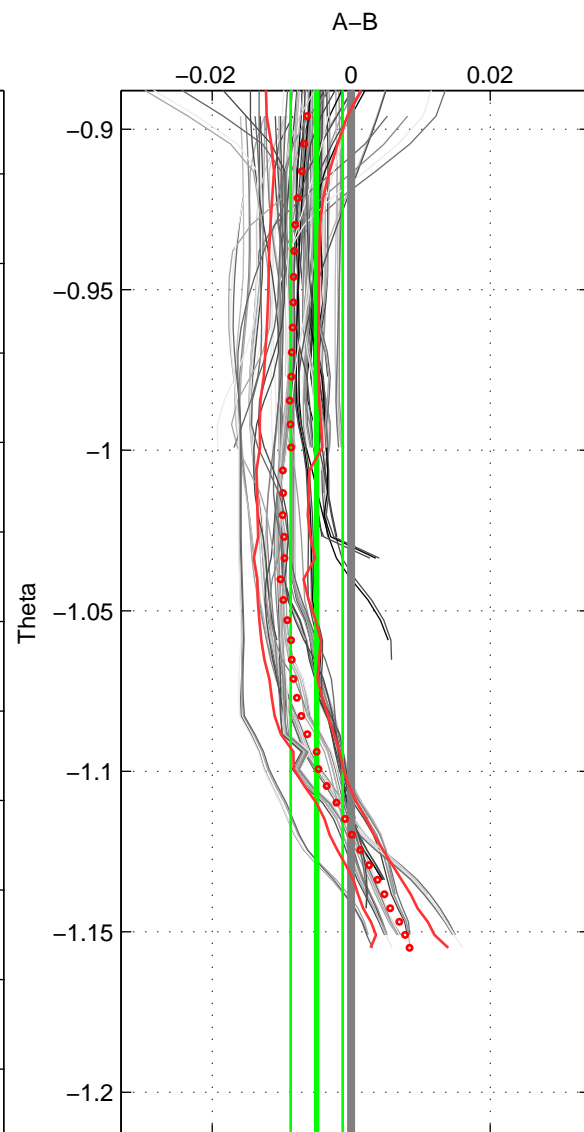

Cruise A (red). Date: Aug 1993 Cruisename: 87-58JH19930730

Cruise B (blue). Date: Jun 1999 Cruisename: 98-58JH19990615

\*\*\* "Favourite" values are means of spaces 1 2 3.

	Offset	O.StDev	Ratio	R.Stdev	Rating
SIGMA:	-0.002	0.002	1.000	0.000	4
THETA:	-0.005	0.004	1.000	0.000	4
DEPTH:	0.002	0.004	1.000	0.000	4
FAV.:	-0.002	0.003	1.000	0.000	4

Profiles of A: 14  
 Profiles of B: 25  
 Diff profs : 93  
 WMoffset (A-B): -0.0023332  
 WMoffset stdev: 0.0024406  
 WMratio (A/B): 0.99993  
 WMratio stdev: 6.9922e-05

Quality (1-5): 4

Profiles of A: 14  
 Profiles of B: 25  
 Diff profs : 93  
 WMoffset (A-B): -0.0049606  
 WMoffset stdev: 0.00373  
 WMratio (A/B): 0.99986  
 WMratio stdev: 0.00010685

Quality (1-5): 4

Profiles of A: 14  
 Profiles of B: 25  
 Diff profs : 93  
 WMoffset (A-B): 0.0020091  
 WMoffset stdev: 0.0039933  
 WMratio (A/B): 1.0001  
 WMratio stdev: 0.00011439

Quality (1-5): 4