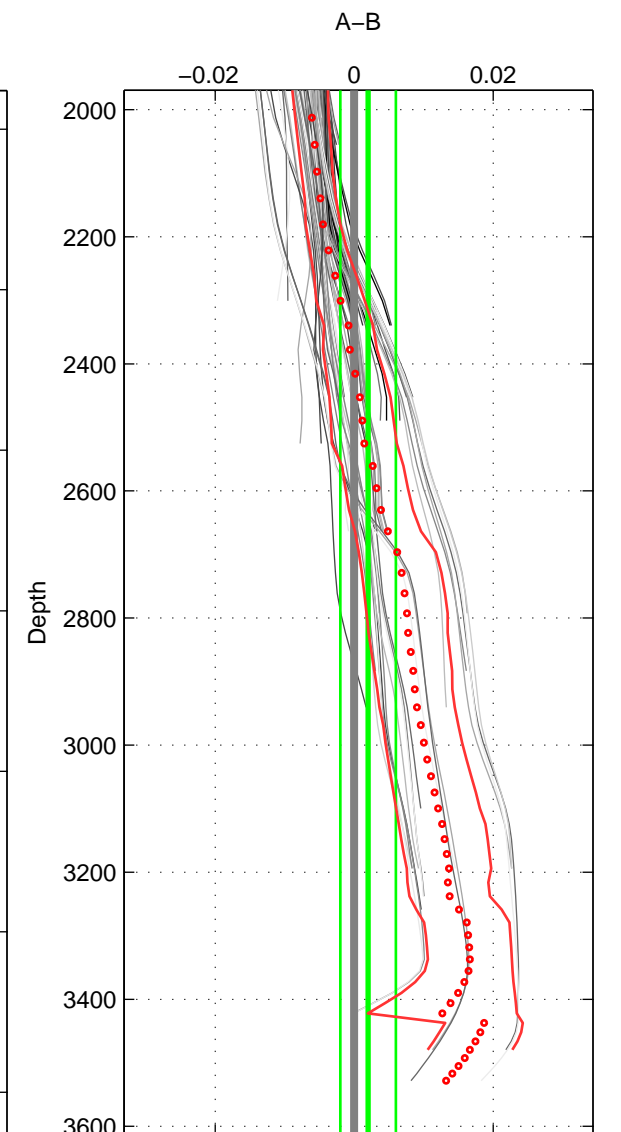

Cruise A (red). Date: Aug 1993 Cruisename: 87-58JH19930730

Cruise B (blue). Date: Jun 1999 Cruisename: 98-58JH19990615

\*\*\* "Favourite" values are means of spaces 1 2 3.

	Offset	O.StDev	Ratio	R.Stdev	Rating
SIGMA:	-0.002	0.002	1.000	0.000	4
THETA:	-0.005	0.004	1.000	0.000	4
DEPTH:	0.002	0.004	1.000	0.000	4
FAV.:	-0.002	0.003	1.000	0.000	4

Profiles of A: 14  
 Profiles of B: 25  
 Diff profs : 93  
 WMoffset (A-B): -0.0023332  
 WMoffset stdev: 0.0024406  
 WMratio (A/B): 0.99993  
 WMratio stdev: 6.9922e-05

Quality (1-5): 4

Profiles of A: 14  
 Profiles of B: 25  
 Diff profs : 93  
 WMoffset (A-B): -0.0049606  
 WMoffset stdev: 0.00373  
 WMratio (A/B): 0.99986  
 WMratio stdev: 0.00010685

Quality (1-5): 4

Profiles of A: 14  
 Profiles of B: 25  
 Diff profs : 93  
 WMoffset (A-B): 0.0020091  
 WMoffset stdev: 0.0039933  
 WMratio (A/B): 1.0001  
 WMratio stdev: 0.00011439

Quality (1-5): 4