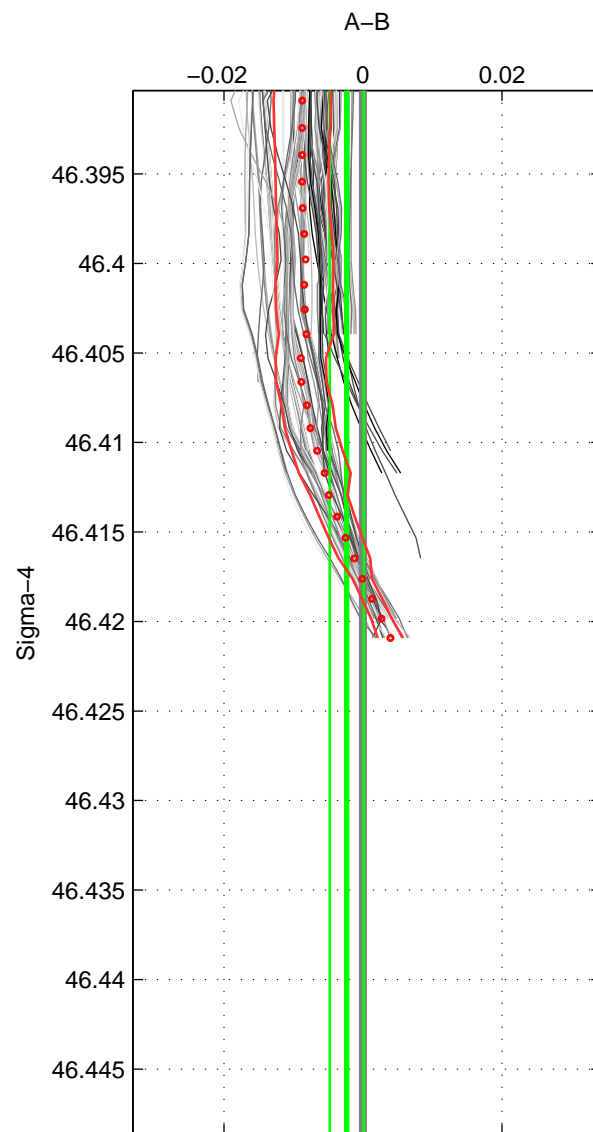

Cruise A (red). Date: Aug 1993 Cruisename: 87-58JH19930730

Cruise B (blue). Date: Jun 1999 Cruisename: 98-58JH19990615

\*\*\* "Favourite" values are means of spaces 1 2 3.

	Offset	O.StDev	Ratio	R.Stdev	Rating
SIGMA:	-0.002	0.002	1.000	0.000	4
THETA:	-0.005	0.004	1.000	0.000	4
DEPTH:	0.002	0.004	1.000	0.000	4
FAV.:	-0.002	0.003	1.000	0.000	4

Profiles of A: 14  
 Profiles of B: 25  
 Diff profs : 93  
 WMoffset (A-B): -0.0023332  
 WMoffset stdev: 0.0024406  
 WMratio (A/B): 0.99993  
 WMratio stdev: 6.9922e-05

Quality (1-5): 4

Profiles of A: 14  
 Profiles of B: 25  
 Diff profs : 93  
 WMoffset (A-B): -0.0049606  
 WMoffset stdev: 0.00373  
 WMratio (A/B): 0.99986  
 WMratio stdev: 0.00010685

Quality (1-5): 4

Profiles of A: 14  
 Profiles of B: 25  
 Diff profs : 93  
 WMoffset (A-B): 0.0020091  
 WMoffset stdev: 0.0039933  
 WMratio (A/B): 1.0001  
 WMratio stdev: 0.00011439

Quality (1-5): 4