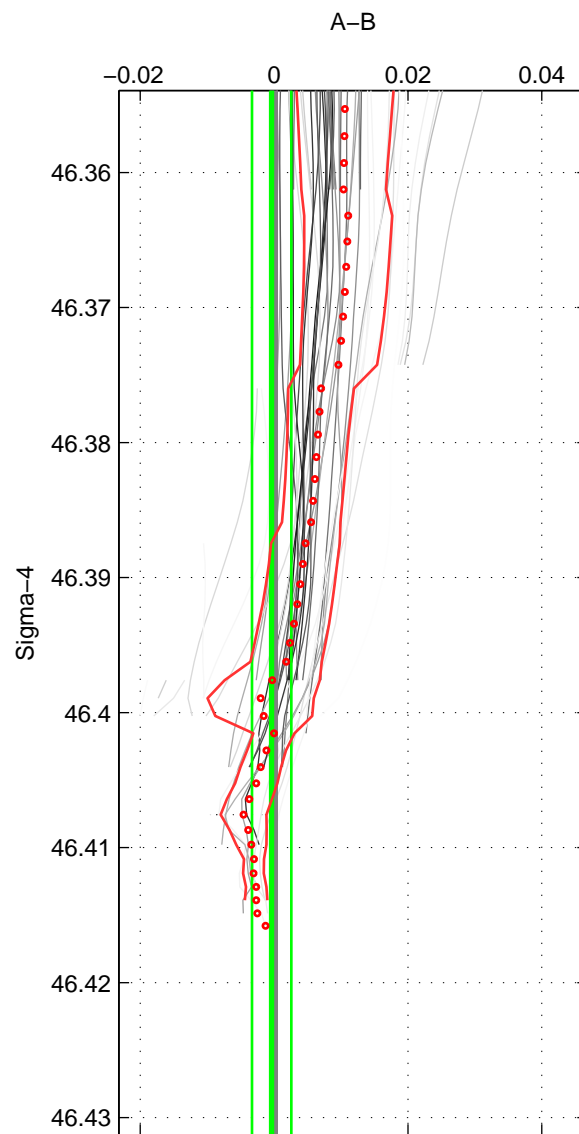

Cruise A (red). Date: Jul 1984 Cruisename: 1-06AQ19840719

Cruise B (blue). Date: May 2002 Cruisename: 108-77DN20020420

*** "Favourite" values are those of space 1.

	Offset	O.StDev	Ratio	R.Stdev	Rating
SIGMA:	-0.000	0.003	1.000	0.000	4
THETA:	0.006	0.006	1.000	0.000	3
DEPTH:	0.005	0.003	1.000	0.000	3
FAV.:	-0.000	0.003	1.000	0.000	4

Profiles of A: 13
 Profiles of B: 9
 Diff profs: 48
 WMoffset (A-B): -0.00036655
 WMoffset stdev: 0.0029495
 WMratio (A/B): 0.99999
 WMratio stdev: 8.4431e-05

Quality (1-5): 4

Profiles of A: 13
 Profiles of B: 9
 Diff profs: 44
 WMoffset (A-B): 0.0064684
 WMoffset stdev: 0.0061871
 WMratio (A/B): 1.0002
 WMratio stdev: 0.00017723

Quality (1-5): 3

Profiles of A: 13
 Profiles of B: 9
 Diff profs: 48
 WMoffset (A-B): 0.0048254
 WMoffset stdev: 0.0032512
 WMratio (A/B): 1.0001
 WMratio stdev: 9.3088e-05

Quality (1-5): 3