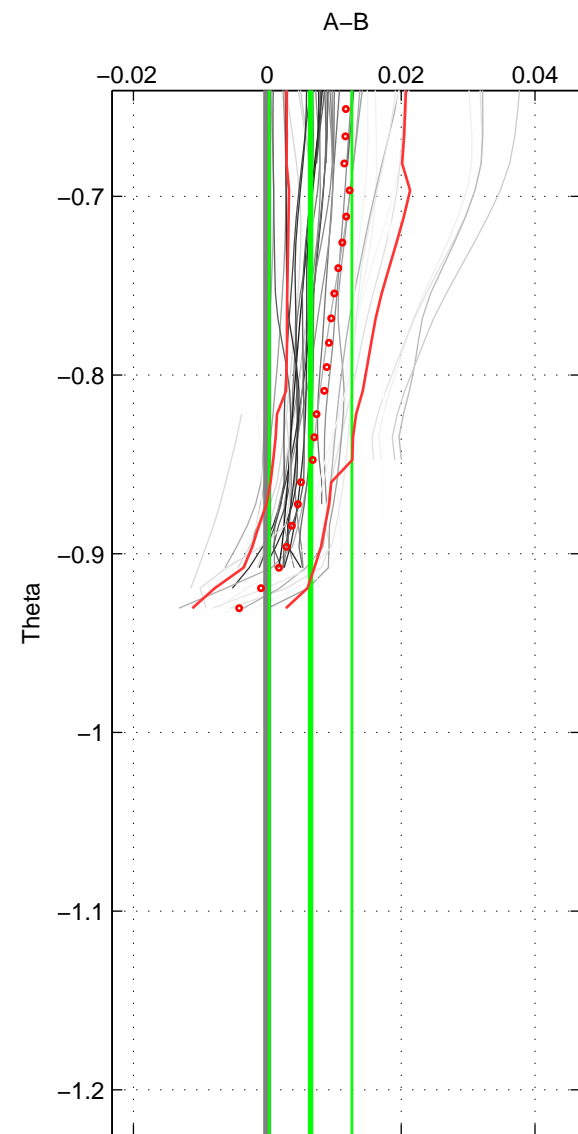

Cruise A (red). Date: Jul 1984 Cruisename: 1-06AQ19840719

Cruise B (blue). Date: May 2002 Cruisename: 108-77DN20020420

*** "Favourite" values are those of space 1.

	Offset	O.StDev	Ratio	R.Stdev	Rating
SIGMA:	-0.000	0.003	1.000	0.000	4
THETA:	0.006	0.006	1.000	0.000	3
DEPTH:	0.005	0.003	1.000	0.000	3
FAV.:	-0.000	0.003	1.000	0.000	4

Profiles of A: 13
 Profiles of B: 9
 Diff profs: 48
 WMoffset (A-B): -0.00036655
 WMoffset stdev: 0.0029495
 WMratio (A/B): 0.99999
 WMratio stdev: 8.4431e-05

Quality (1-5): 4

Profiles of A: 13
 Profiles of B: 9
 Diff profs: 44
 WMoffset (A-B): 0.0064684
 WMoffset stdev: 0.0061871
 WMratio (A/B): 1.0002
 WMratio stdev: 0.00017723

Quality (1-5): 3

Profiles of A: 13
 Profiles of B: 9
 Diff profs: 48
 WMoffset (A-B): 0.0048254
 WMoffset stdev: 0.0032512
 WMratio (A/B): 1.0001
 WMratio stdev: 9.3088e-05

Quality (1-5): 3