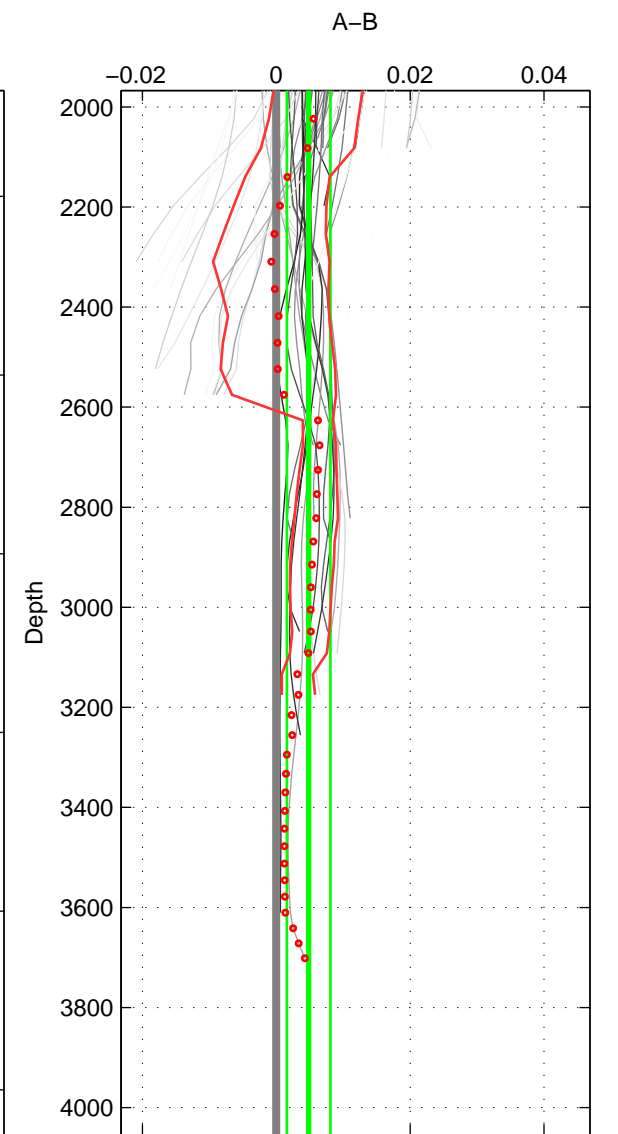

Cruise A (red). Date: Jul 1984 Cruisename: 1-06AQ19840719

Cruise B (blue). Date: May 2002 Cruisename: 108-77DN20020420

*** "Favourite" values are those of space 1.

	Offset	O.StDev	Ratio	R.Stdev	Rating
SIGMA:	-0.000	0.003	1.000	0.000	4
THETA:	0.006	0.006	1.000	0.000	3
DEPTH:	0.005	0.003	1.000	0.000	3
FAV.:	-0.000	0.003	1.000	0.000	4

Profiles of A: 13
 Profiles of B: 9
 Diff profs: 48
 WMoffset (A-B): -0.00036655
 WMoffset stdev: 0.0029495
 WMratio (A/B): 0.99999
 WMratio stdev: 8.4431e-05

Quality (1-5): 4

Profiles of A: 13
 Profiles of B: 9
 Diff profs: 44
 WMoffset (A-B): 0.0064684
 WMoffset stdev: 0.0061871
 WMratio (A/B): 1.0002
 WMratio stdev: 0.00017723

Quality (1-5): 3

Profiles of A: 13
 Profiles of B: 9
 Diff profs: 48
 WMoffset (A-B): 0.0048254
 WMoffset stdev: 0.0032512
 WMratio (A/B): 1.0001
 WMratio stdev: 9.3088e-05

Quality (1-5): 3