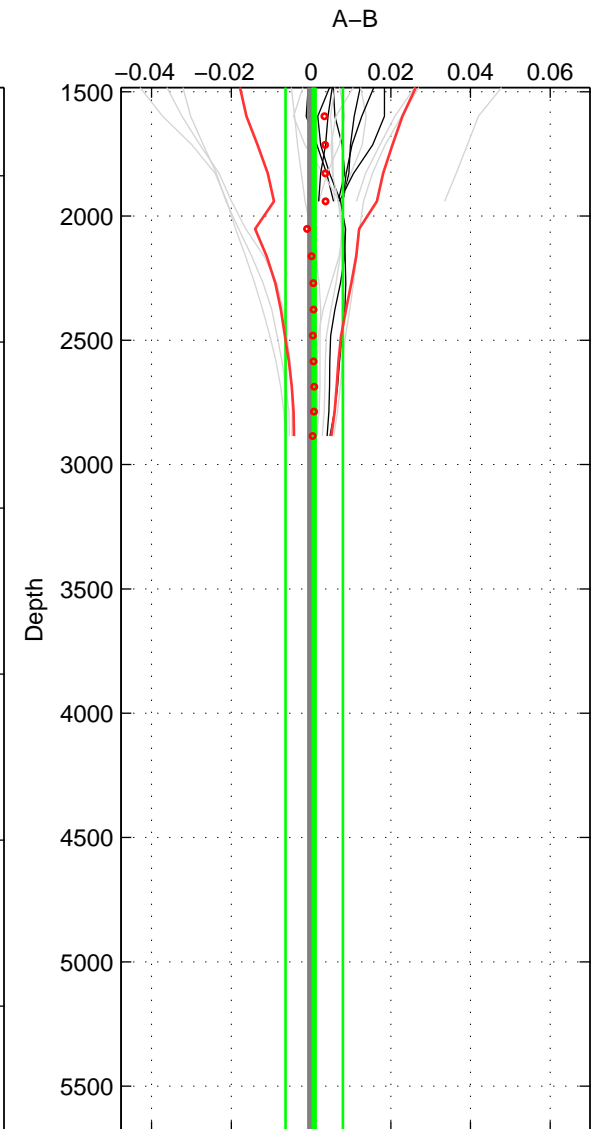

Cruise A (red). Date: Jul 2001 Cruisename: 575-49HO20010710  
 Cruise B (blue). Date: Jun 2001 Cruisename: 591-49NZ20010604

\*\*\* "Favourite" values are means of spaces 1 2.

	Offset	O.StDev	Ratio	R.Stdev	Rating
SIGMA:	0.001	0.001	1.000	0.000	4
THETA:	0.002	0.003	1.000	0.000	4
DEPTH:	0.001	0.007	1.000	0.000	3
FAV. :	0.002	0.002	1.000	0.000	4

Profiles of A: 6  
 Profiles of B: 8  
 Diff profs : 19  
 WMoffset (A-B): 0.0011233  
 WMoffset stdev: 0.0014549  
 WMratio (A/B): 1  
 WMratio stdev: 4.2009e-05

Quality (1-5): 4

Profiles of A: 6  
 Profiles of B: 8  
 Diff profs : 19  
 WMoffset (A-B): 0.002088  
 WMoffset stdev: 0.0029561  
 WMratio (A/B): 1.0001  
 WMratio stdev: 8.5377e-05

Quality (1-5): 4

Profiles of A: 6  
 Profiles of B: 8  
 Diff profs : 19  
 WMoffset (A-B): 0.00080035  
 WMoffset stdev: 0.0072004  
 WMratio (A/B): 1  
 WMratio stdev: 0.00020778

Quality (1-5): 3