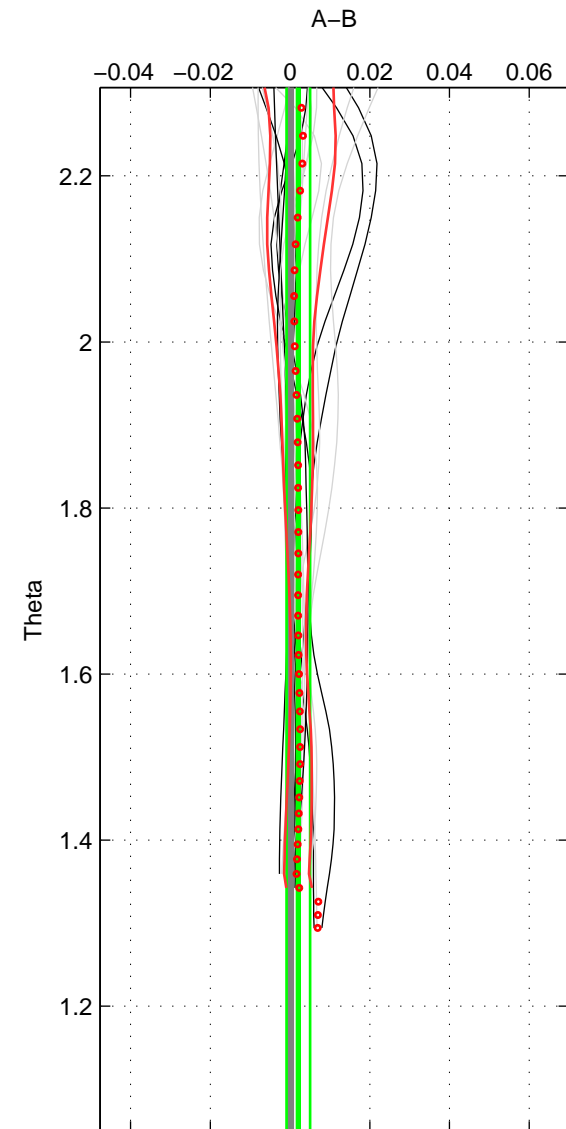

Cruise A (red). Date: Jul 2001 Cruisename: 575-49HO20010710  
 Cruise B (blue). Date: Jun 2001 Cruisename: 591-49NZ20010604

\*\*\* "Favourite" values are means of spaces 1 2.

	Offset	O.StDev	Ratio	R.Stdev	Rating
SIGMA:	0.001	0.001	1.000	0.000	4
THETA:	0.002	0.003	1.000	0.000	4
DEPTH:	0.001	0.007	1.000	0.000	3
FAV. :	0.002	0.002	1.000	0.000	4

Profiles of A: 6  
 Profiles of B: 8  
 Diff profs : 19  
 WMoffset (A-B): 0.0011233  
 WMoffset stdev: 0.0014549  
 WMratio (A/B): 1  
 WMratio stdev: 4.2009e-05

Quality (1-5): 4

Profiles of A: 6  
 Profiles of B: 8  
 Diff profs : 19  
 WMoffset (A-B): 0.002088  
 WMoffset stdev: 0.0029561  
 WMratio (A/B): 1.0001  
 WMratio stdev: 8.5377e-05

Quality (1-5): 4

Profiles of A: 6  
 Profiles of B: 8  
 Diff profs : 19  
 WMoffset (A-B): 0.00080035  
 WMoffset stdev: 0.0072004  
 WMratio (A/B): 1  
 WMratio stdev: 0.00020778

Quality (1-5): 3