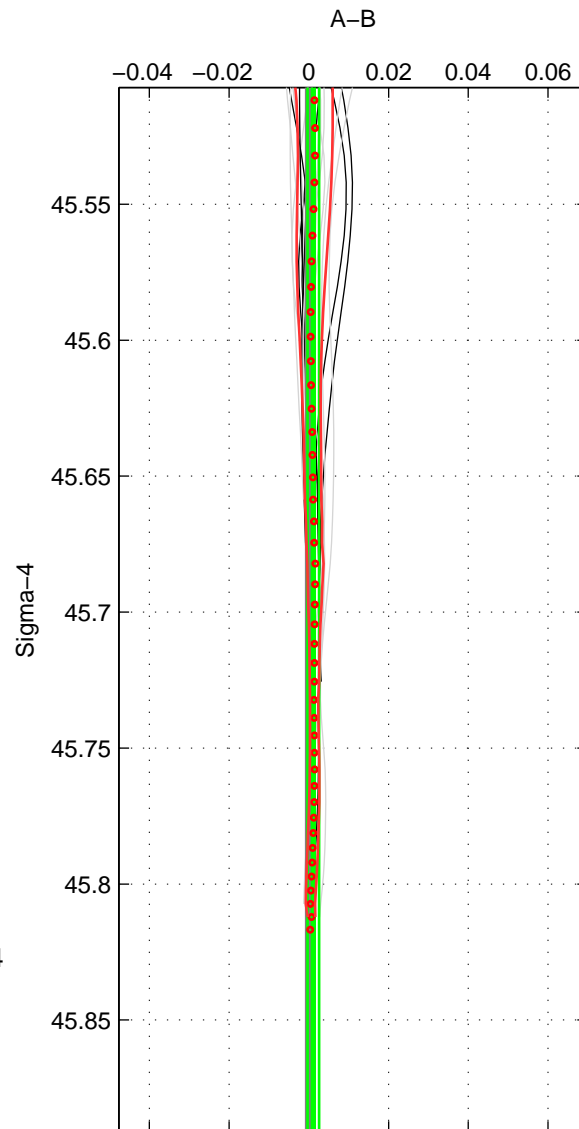

Cruise A (red). Date: Jul 2001 Cruisename: 575-49HO20010710  
 Cruise B (blue). Date: Jun 2001 Cruisename: 591-49NZ20010604

\*\*\* "Favourite" values are means of spaces 1 2.

	Offset	O.StDev	Ratio	R.Stdev	Rating
SIGMA:	0.001	0.001	1.000	0.000	4
THETA:	0.002	0.003	1.000	0.000	4
DEPTH:	0.001	0.007	1.000	0.000	3
FAV. :	0.002	0.002	1.000	0.000	4

Profiles of A: 6  
 Profiles of B: 8  
 Diff profs : 19  
 WMoffset (A-B): 0.0011233  
 WMoffset stdev: 0.0014549  
 WMratio (A/B): 1  
 WMratio stdev: 4.2009e-05

Quality (1-5): 4

Profiles of A: 6  
 Profiles of B: 8  
 Diff profs : 19  
 WMoffset (A-B): 0.002088  
 WMoffset stdev: 0.0029561  
 WMratio (A/B): 1.0001  
 WMratio stdev: 8.5377e-05

Quality (1-5): 4

Profiles of A: 6  
 Profiles of B: 8  
 Diff profs : 19  
 WMoffset (A-B): 0.00080035  
 WMoffset stdev: 0.0072004  
 WMratio (A/B): 1  
 WMratio stdev: 0.00020778

Quality (1-5): 3