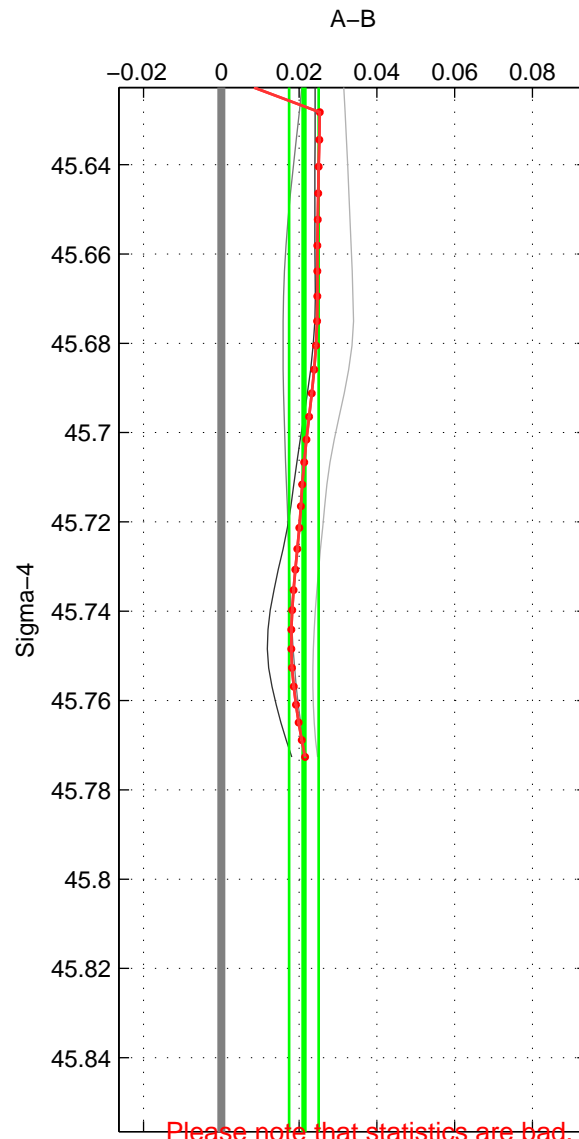

Cruise A (red). Date: Jul 1992 Cruisename: 7-06MT19920701

Cruise B (blue). Date: Jul 2011 Cruisename: 319-74DI20110715

*** "Favourite" values are those of space 2.

	Offset	O.StDev	Ratio	R.Stdev	Rating
SIGMA:	0.021	0.004	1.001	0.000	2
THETA:	0.020	0.011	1.001	0.000	3
DEPTH:	0.025	0.007	1.001	0.000	2
FAV.:	0.020	0.011	1.001	0.000	3

Please note that statistics are bad.

Profiles of A: 2
 Profiles of B: 3
 Diff profs: 6
 WMoffset (A-B): 0.021231
 WMoffset stdev: 0.003791
 WMratio (A/B): 1.0006
 WMratio stdev: 0.00010861

Quality (1-5): 2

Profiles of A: 5
 Profiles of B: 3
 Diff profs: 15
 WMoffset (A-B): 0.019825
 WMoffset stdev: 0.010633
 WMratio (A/B): 1.0006
 WMratio stdev: 0.00030448

Quality (1-5): 3

Please note that statistics are bad.

Profiles of A: 2
 Profiles of B: 3
 Diff profs: 6
 WMoffset (A-B): 0.024627
 WMoffset stdev: 0.0074719
 WMratio (A/B): 1.0007
 WMratio stdev: 0.00021392

Quality (1-5): 2