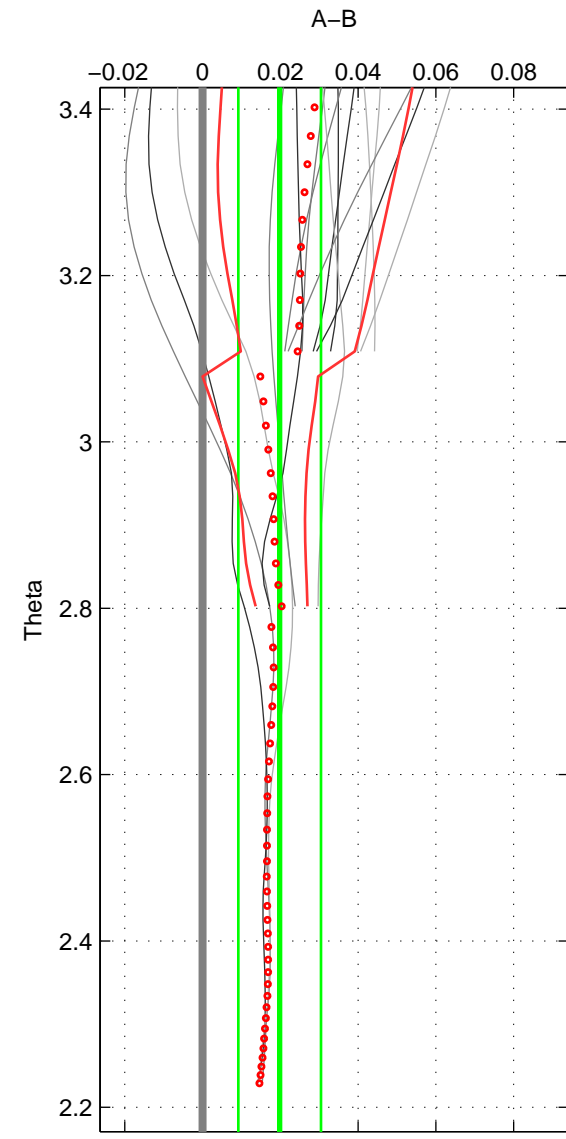

Cruise A (red). Date: Jul 1992 Cruisename: 7-06MT19920701

Cruise B (blue). Date: Jul 2011 Cruisename: 319-74DI20110715

*** "Favourite" values are those of space 2.

	Offset	O.StDev	Ratio	R.Stdev	Rating
SIGMA:	0.021	0.004	1.001	0.000	2
THETA:	0.020	0.011	1.001	0.000	3
DEPTH:	0.025	0.007	1.001	0.000	2
FAV.:	0.020	0.011	1.001	0.000	3

Please note that statistics are bad.

Profiles of A: 2
 Profiles of B: 3
 Diff profs: 6
 WMoffset (A-B): 0.021231
 WMoffset stdev: 0.003791
 WMratio (A/B): 1.0006
 WMratio stdev: 0.00010861

Quality (1-5): 2

Profiles of A: 5
 Profiles of B: 3
 Diff profs: 15
 WMoffset (A-B): 0.019825
 WMoffset stdev: 0.010633
 WMratio (A/B): 1.0006
 WMratio stdev: 0.00030448

Quality (1-5): 3

Please note that statistics are bad.

Profiles of A: 2
 Profiles of B: 3
 Diff profs: 6
 WMoffset (A-B): 0.024627
 WMoffset stdev: 0.0074719
 WMratio (A/B): 1.0007
 WMratio stdev: 0.00021392

Quality (1-5): 2