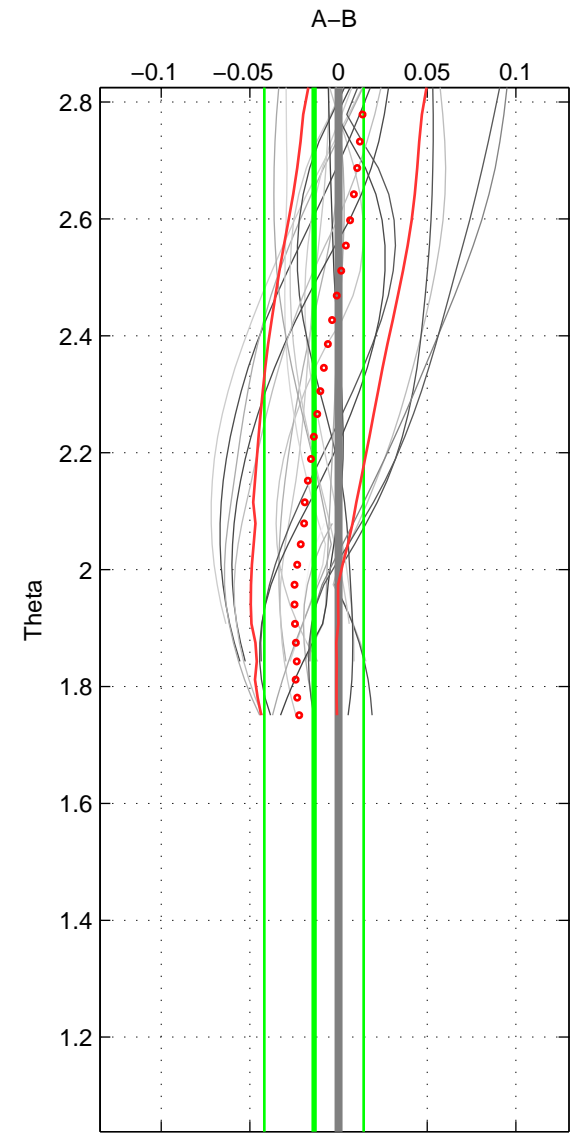

Cruise A (red). Date: May 2004 Cruisename: 502-325020040424
 Cruise B (blue). Date: May 1999 Cruisename: 687-49UP19990419

*** "Favourite" values are those of space 2.

	Offset	O.StDev	Ratio	R.Stdev	Rating
SIGMA:	-0.005	0.006	1.000	0.000	3
THETA:	-0.014	0.028	1.000	0.001	5
DEPTH:	-0.059	0.016	0.998	0.000	3
FAV. :	-0.014	0.028	1.000	0.001	5

Please note that statistics are bad.
 Profiles of A: 11
 Profiles of B: 4
 Diff profs : 13
 WMoffset (A-B): -0.0048175
 WMoffset stdev: 0.005694
 WMratio (A/B): 0.99986
 WMratio stdev: 0.00016485

Quality (1-5): 3

Profiles of A: 11
 Profiles of B: 4
 Diff profs : 23
 WMoffset (A-B): -0.013757
 WMoffset stdev: 0.02799
 WMratio (A/B): 0.9996
 WMratio stdev: 0.00081001

Quality (1-5): 5

Please note that statistics are bad.
 Profiles of A: 10
 Profiles of B: 4
 Diff profs : 13
 WMoffset (A-B): -0.059371
 WMoffset stdev: 0.015616
 WMratio (A/B): 0.99828
 WMratio stdev: 0.00045284