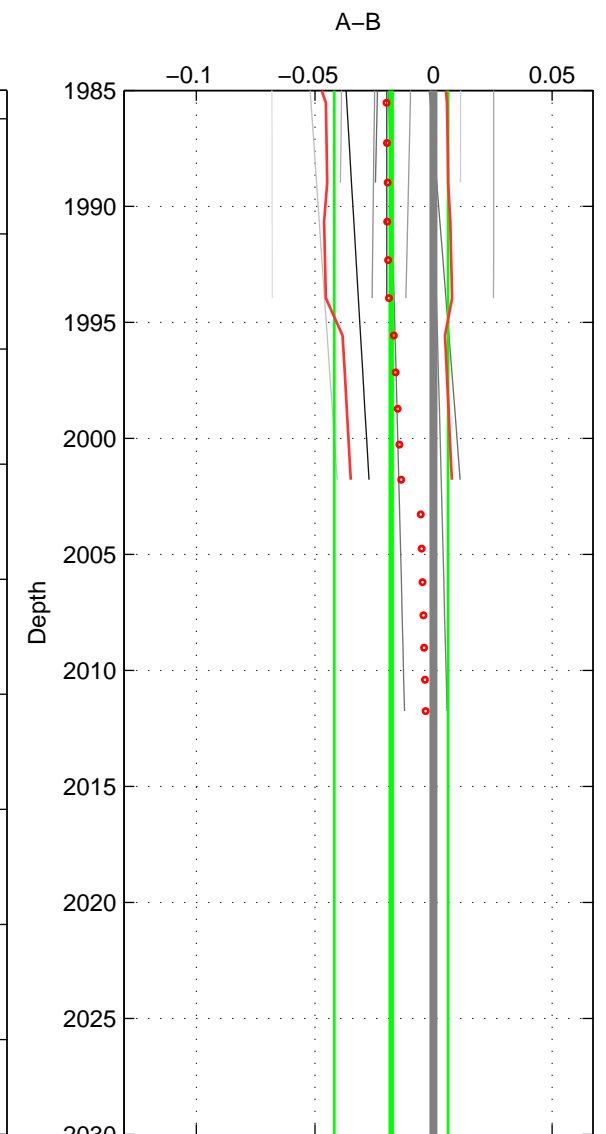

Cruise A (red). Date: Nov 1982 Cruisename: 205-29GD19821110
 Cruise B (blue). Date: Sep 1986 Cruisename: 209-29GD19860904

*** "Favourite" values are means of spaces 1 2.

	Offset	O.StDev	Ratio	R.Stdev	Rating
SIGMA:	-0.015	0.024	1.000	0.001	4
THETA:	-0.013	0.024	1.000	0.001	4
DEPTH:	-0.018	0.024	0.999	0.001	3
FAV.:	-0.014	0.024	1.000	0.001	4

Profiles of A: 5
 Profiles of B: 6
 Diff profs : 20
 WMoffset (A-B): -0.015347
 WMoffset stdev: 0.023631
 WMratio (A/B): 0.99956
 WMratio stdev: 0.00067406

Quality (1-5): 4

Profiles of A: 6
 Profiles of B: 5
 Diff profs : 20
 WMoffset (A-B): -0.013386
 WMoffset stdev: 0.024211
 WMratio (A/B): 0.99962
 WMratio stdev: 0.00069092

Quality (1-5): 4

Profiles of A: 6
 Profiles of B: 5
 Diff profs : 18
 WMoffset (A-B): -0.017817
 WMoffset stdev: 0.023998
 WMratio (A/B): 0.99949
 WMratio stdev: 0.0006848

Quality (1-5): 3