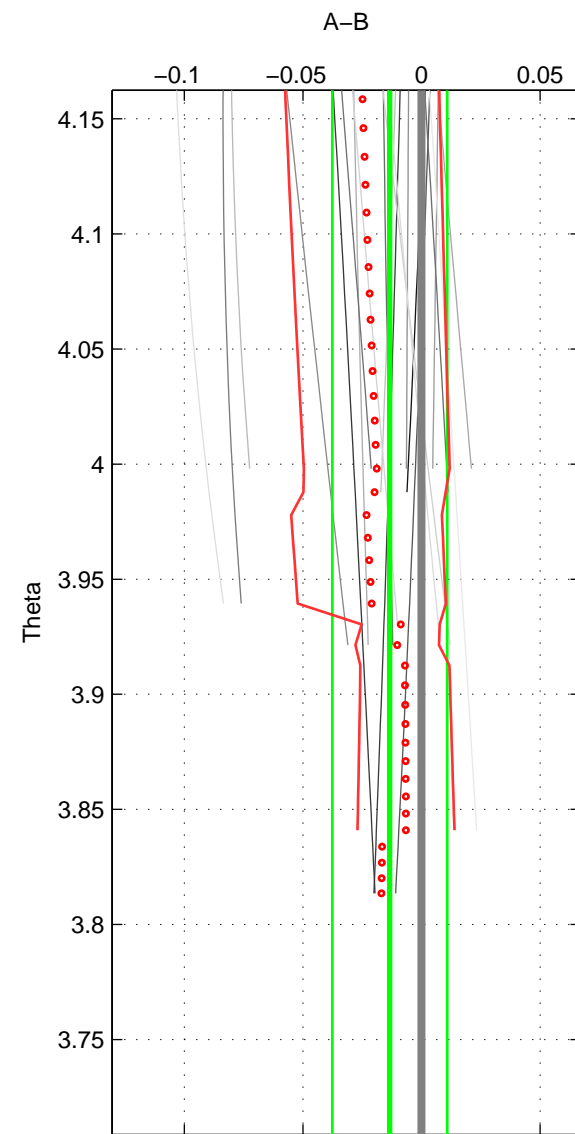

Cruise A (red). Date: Nov 1982 Cruisename: 205-29GD19821110
 Cruise B (blue). Date: Sep 1986 Cruisename: 209-29GD19860904

*** "Favourite" values are means of spaces 1 2.

	Offset	O.StDev	Ratio	R.Stdev	Rating
SIGMA:	-0.015	0.024	1.000	0.001	4
THETA:	-0.013	0.024	1.000	0.001	4
DEPTH:	-0.018	0.024	0.999	0.001	3
FAV.:	-0.014	0.024	1.000	0.001	4

Profiles of A: 5
 Profiles of B: 6
 Diff profs : 20
 WMoffset (A-B): -0.015347
 WMoffset stdev: 0.023631
 WMratio (A/B): 0.99956
 WMratio stdev: 0.00067406

Quality (1-5): 4

Profiles of A: 6
 Profiles of B: 5
 Diff profs : 20
 WMoffset (A-B): -0.013386
 WMoffset stdev: 0.024211
 WMratio (A/B): 0.99962
 WMratio stdev: 0.00069092

Quality (1-5): 4

Profiles of A: 6
 Profiles of B: 5
 Diff profs : 18
 WMoffset (A-B): -0.017817
 WMoffset stdev: 0.023998
 WMratio (A/B): 0.99949
 WMratio stdev: 0.0006848

Quality (1-5): 3