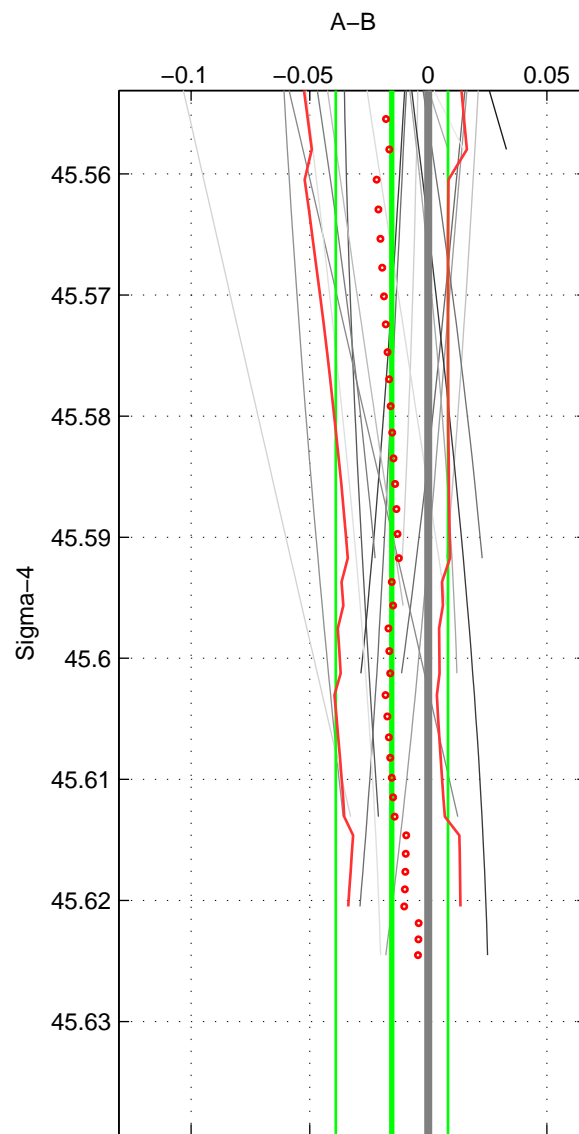

Cruise A (red). Date: Nov 1982 Cruisename: 205-29GD19821110
 Cruise B (blue). Date: Sep 1986 Cruisename: 209-29GD19860904

*** "Favourite" values are means of spaces 1 2.

	Offset	O.StDev	Ratio	R.Stdev	Rating
SIGMA:	-0.015	0.024	1.000	0.001	4
THETA:	-0.013	0.024	1.000	0.001	4
DEPTH:	-0.018	0.024	0.999	0.001	3
FAV.:	-0.014	0.024	1.000	0.001	4

Profiles of A: 5
 Profiles of B: 6
 Diff profs : 20
 WMoffset (A-B): -0.015347
 WMoffset stdev: 0.023631
 WMratio (A/B): 0.99956
 WMratio stdev: 0.00067406

Quality (1-5): 4

Profiles of A: 6
 Profiles of B: 5
 Diff profs : 20
 WMoffset (A-B): -0.013386
 WMoffset stdev: 0.024211
 WMratio (A/B): 0.99962
 WMratio stdev: 0.00069092

Quality (1-5): 4

Profiles of A: 6
 Profiles of B: 5
 Diff profs : 18
 WMoffset (A-B): -0.017817
 WMoffset stdev: 0.023998
 WMratio (A/B): 0.99949
 WMratio stdev: 0.0006848

Quality (1-5): 3