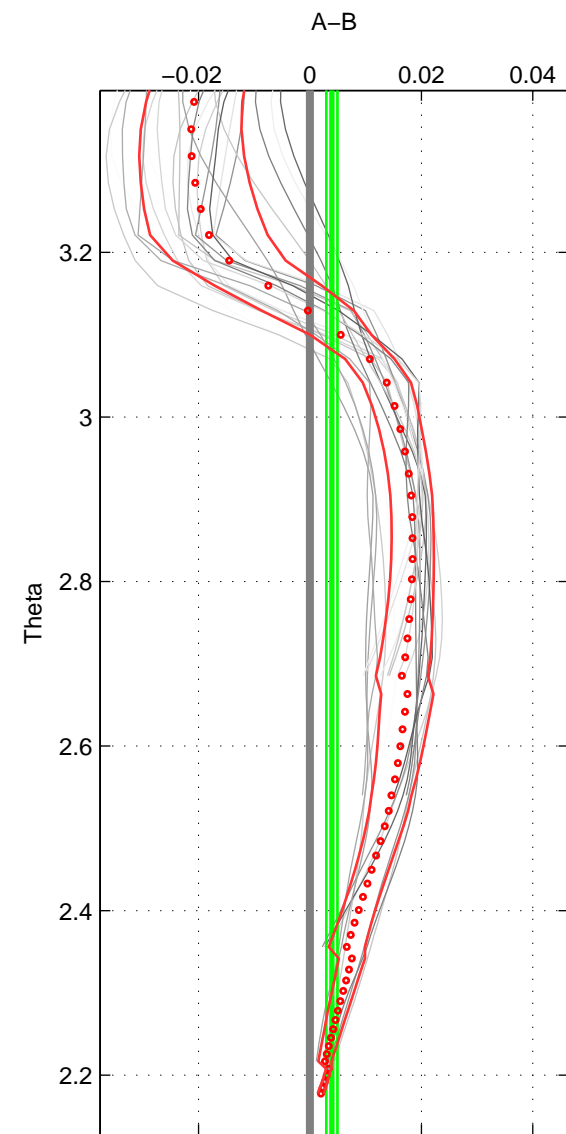

Cruise A (red). Date: Aug 1997 Cruisename: 155-06MT19970815

Cruise B (blue). Date: Jan 2011 Cruisename: 280-45CE20110103

\*\*\* "Favourite" values are means of spaces 1 2.

	Offset	O.StDev	Ratio	R.Stdev	Rating
SIGMA:	0.007	0.002	1.000	0.000	4
THETA:	0.004	0.001	1.000	0.000	4
DEPTH:	0.017	0.004	1.000	0.000	3
FAV.:	0.006	0.001	1.000	0.000	4

Profiles of A: 5  
 Profiles of B: 5  
 Diff profs : 22  
 WMoffset (A-B): 0.0073891  
 WMoffset stdev: 0.0019866  
 WMratio (A/B): 1.0002  
 WMratio stdev: 5.6912e-05

Quality (1-5): 4

Profiles of A: 5  
 Profiles of B: 5  
 Diff profs : 22  
 WMoffset (A-B): 0.0039307  
 WMoffset stdev: 0.00099073  
 WMratio (A/B): 1.0001  
 WMratio stdev: 2.8382e-05

Quality (1-5): 4

Profiles of A: 5  
 Profiles of B: 5  
 Diff profs : 22  
 WMoffset (A-B): 0.017337  
 WMoffset stdev: 0.0044193  
 WMratio (A/B): 1.0005  
 WMratio stdev: 0.00012657

Quality (1-5): 3