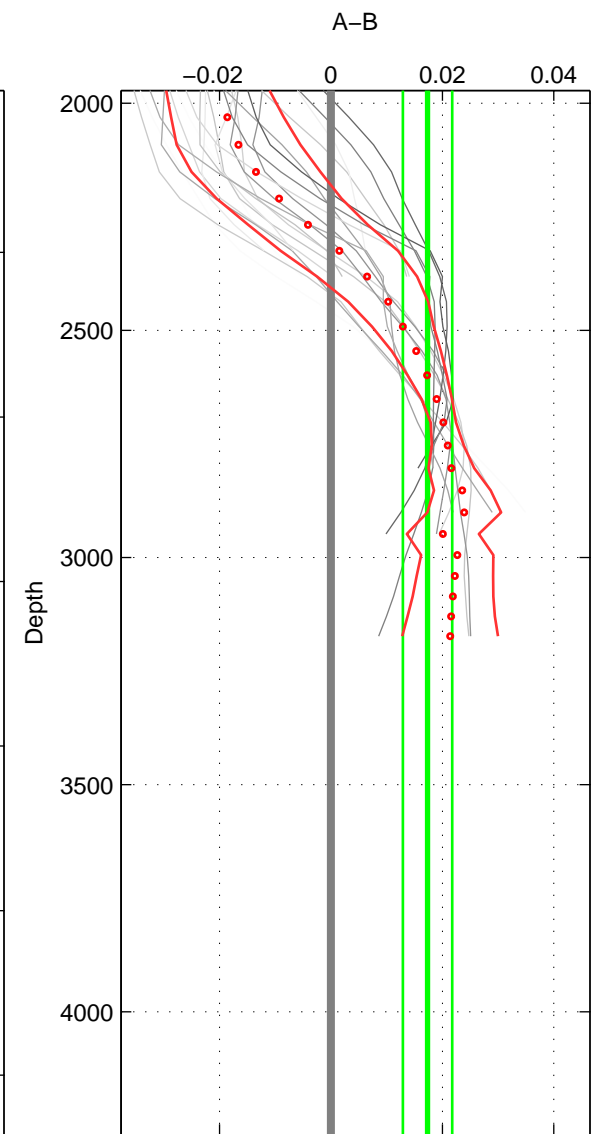

Cruise A (red). Date: Aug 1997 Cruisename: 155-06MT19970815

Cruise B (blue). Date: Jan 2011 Cruisename: 280-45CE20110103

\*\*\* "Favourite" values are means of spaces 1 2.

	Offset	O.StDev	Ratio	R.Stdev	Rating
SIGMA:	0.007	0.002	1.000	0.000	4
THETA:	0.004	0.001	1.000	0.000	4
DEPTH:	0.017	0.004	1.000	0.000	3
FAV.:	0.006	0.001	1.000	0.000	4

Profiles of A: 5  
 Profiles of B: 5  
 Diff profs : 22  
 WMoffset (A-B): 0.0073891  
 WMoffset stdev: 0.0019866  
 WMratio (A/B): 1.0002  
 WMratio stdev: 5.6912e-05

Quality (1-5): 4

Profiles of A: 5  
 Profiles of B: 5  
 Diff profs : 22  
 WMoffset (A-B): 0.0039307  
 WMoffset stdev: 0.00099073  
 WMratio (A/B): 1.0001  
 WMratio stdev: 2.8382e-05

Quality (1-5): 4

Profiles of A: 5  
 Profiles of B: 5  
 Diff profs : 22  
 WMoffset (A-B): 0.017337  
 WMoffset stdev: 0.0044193  
 WMratio (A/B): 1.0005  
 WMratio stdev: 0.00012657

Quality (1-5): 3