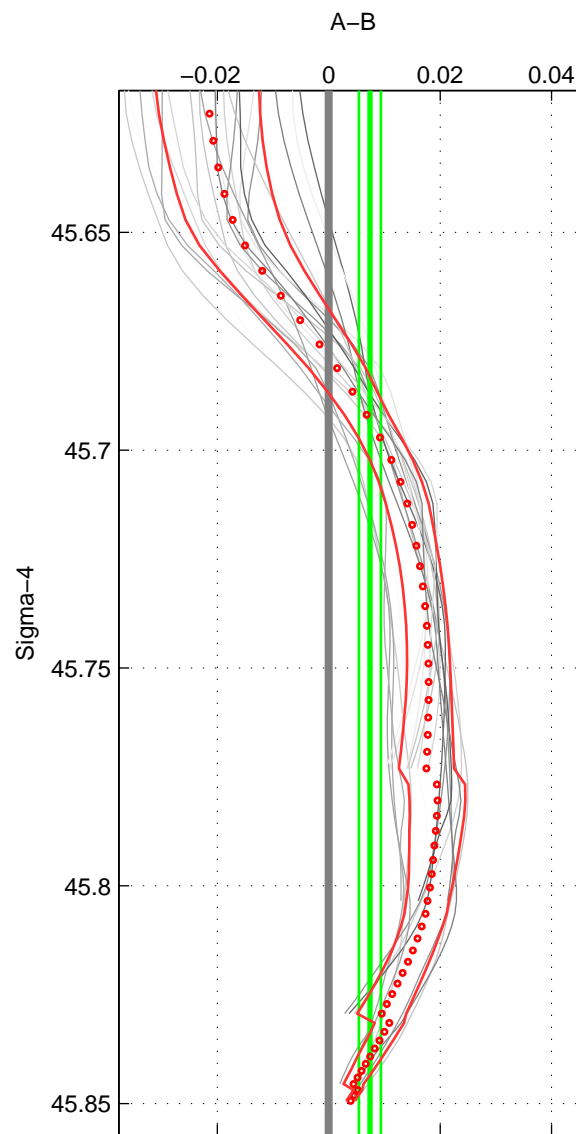

Cruise A (red). Date: Aug 1997 Cruisename: 155-06MT19970815

Cruise B (blue). Date: Jan 2011 Cruisename: 280-45CE20110103

\*\*\* "Favourite" values are means of spaces 1 2.

	Offset	O.StDev	Ratio	R.Stdev	Rating
SIGMA:	0.007	0.002	1.000	0.000	4
THETA:	0.004	0.001	1.000	0.000	4
DEPTH:	0.017	0.004	1.000	0.000	3
FAV.:	0.006	0.001	1.000	0.000	4

Profiles of A: 5  
 Profiles of B: 5  
 Diff profs : 22  
 WMoffset (A-B): 0.0073891  
 WMoffset stdev: 0.0019866  
 WMratio (A/B): 1.0002  
 WMratio stdev: 5.6912e-05

Quality (1-5): 4

Profiles of A: 5  
 Profiles of B: 5  
 Diff profs : 22  
 WMoffset (A-B): 0.0039307  
 WMoffset stdev: 0.00099073  
 WMratio (A/B): 1.0001  
 WMratio stdev: 2.8382e-05

Quality (1-5): 4

Profiles of A: 5  
 Profiles of B: 5  
 Diff profs : 22  
 WMoffset (A-B): 0.017337  
 WMoffset stdev: 0.0044193  
 WMratio (A/B): 1.0005  
 WMratio stdev: 0.00012657

Quality (1-5): 3