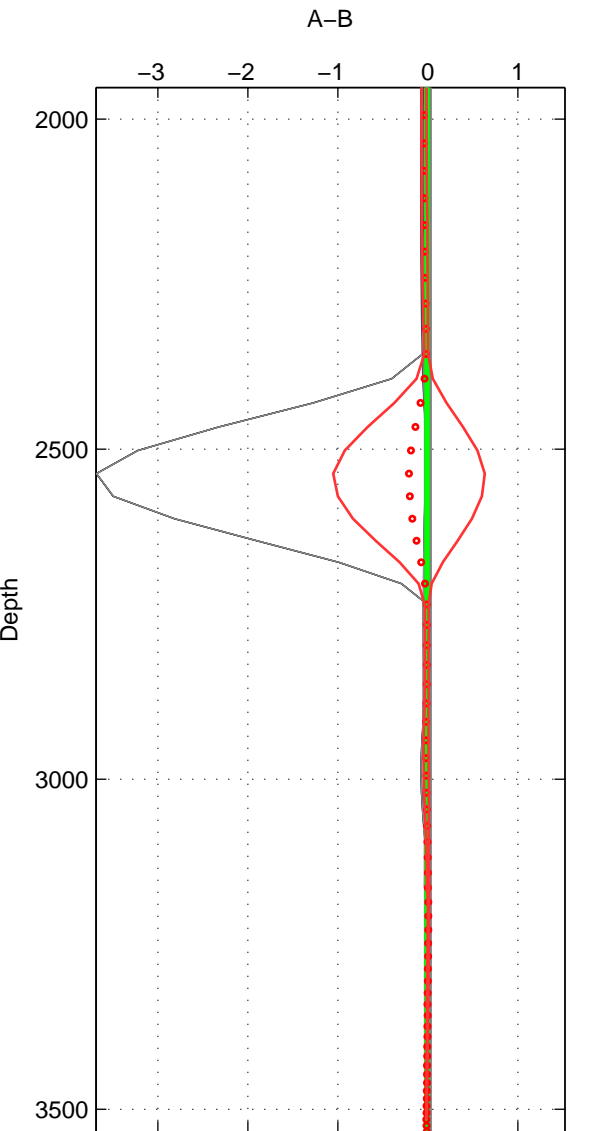

Cruise A (red). Date: Jun 1993 Cruisename: 181-18HU19930617

Cruise B (blue). Date: May 2008 Cruisename: 199-18HU20080520

\*\*\* "Favourite" values are means of spaces 2 3.

	Offset	O.StDev	Ratio	R.Stdev	Rating
SIGMA:	-0.018	0.008	0.999	0.000	4
THETA:	-0.023	0.007	0.999	0.000	5
DEPTH:	-0.008	0.005	1.000	0.000	5
FAV. :	-0.016	0.006	1.000	0.000	5

Profiles of A: 17  
 Profiles of B: 17  
 Diff profs : 100  
 WMoffset (A-B): -0.018114  
 WMoffset stdev: 0.0075457  
 WMratio (A/B): 0.99948  
 WMratio stdev: 0.00021616

Quality (1-5): 4

Profiles of A: 17  
 Profiles of B: 17  
 Diff profs : 100  
 WMoffset (A-B): -0.023133  
 WMoffset stdev: 0.0071306  
 WMratio (A/B): 0.99934  
 WMratio stdev: 0.00020417

Quality (1-5): 5

Profiles of A: 17  
 Profiles of B: 17  
 Diff profs : 100  
 WMoffset (A-B): -0.0084661  
 WMoffset stdev: 0.0049551  
 WMratio (A/B): 0.99976  
 WMratio stdev: 0.00014195

Quality (1-5): 5