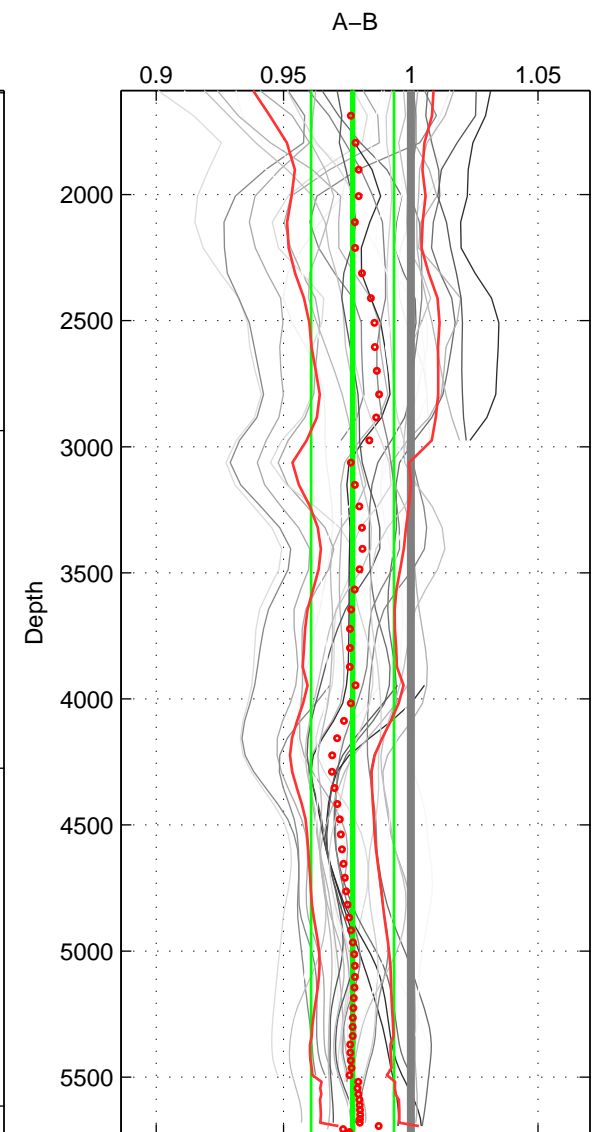

Cruise A (red). Date: May 1985 Cruisename: 495-3

Cruise B (blue). Date: Aug 1993 Cruisename: 498-3

*** "Favourite" values are means of spaces 1 2 3.

	Offset	O.StDev	Ratio	R.Stdev	Rating
SIGMA:	-3.832	2.207	0.974	0.015	5
THETA:	-3.193	1.608	0.978	0.011	5
DEPTH:	-3.283	2.337	0.977	0.016	5
FAV. :	-3.436	2.051	0.976	0.014	5

Profiles of A: 5
 Profiles of B: 8
 Diff profs : 28
 WMoffset (A-B): -3.8325
 WMoffset stdev: 2.2073
 WMratio (A/B): 0.97407
 WMratio stdev: 0.015046

Quality (1-5): 5

Profiles of A: 5
 Profiles of B: 8
 Diff profs : 28
 WMoffset (A-B): -3.1934
 WMoffset stdev: 1.6082
 WMratio (A/B): 0.97766
 WMratio stdev: 0.01145

Quality (1-5): 5

Profiles of A: 5
 Profiles of B: 8
 Diff profs : 28
 WMoffset (A-B): -3.2834
 WMoffset stdev: 2.337
 WMratio (A/B): 0.97712
 WMratio stdev: 0.016304

Quality (1-5): 5