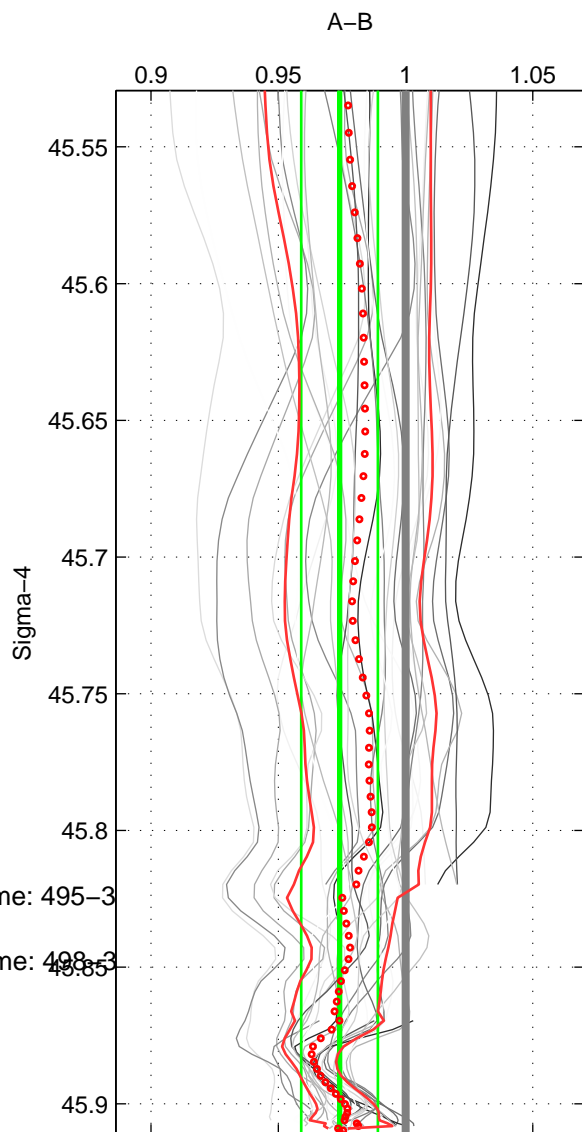

Cruise A (red). Date: May 1985 Cruisename: 495-3

Cruise B (blue). Date: Aug 1993 Cruisename: 498-3

*** "Favourite" values are means of spaces 1 2 3.

	Offset	O.StDev	Ratio	R.Stdev	Rating
SIGMA:	-3.832	2.207	0.974	0.015	5
THETA:	-3.193	1.608	0.978	0.011	5
DEPTH:	-3.283	2.337	0.977	0.016	5
FAV. :	-3.436	2.051	0.976	0.014	5

Profiles of A: 5
 Profiles of B: 8
 Diff profs : 28
 WMoffset (A-B): -3.8325
 WMoffset stdev: 2.2073
 WMratio (A/B): 0.97407
 WMratio stdev: 0.015046

Quality (1-5): 5

Profiles of A: 5
 Profiles of B: 8
 Diff profs : 28
 WMoffset (A-B): -3.1934
 WMoffset stdev: 1.6082
 WMratio (A/B): 0.97766
 WMratio stdev: 0.01145

Quality (1-5): 5

Profiles of A: 5
 Profiles of B: 8
 Diff profs : 28
 WMoffset (A-B): -3.2834
 WMoffset stdev: 2.337
 WMratio (A/B): 0.97712
 WMratio stdev: 0.016304

Quality (1-5): 5