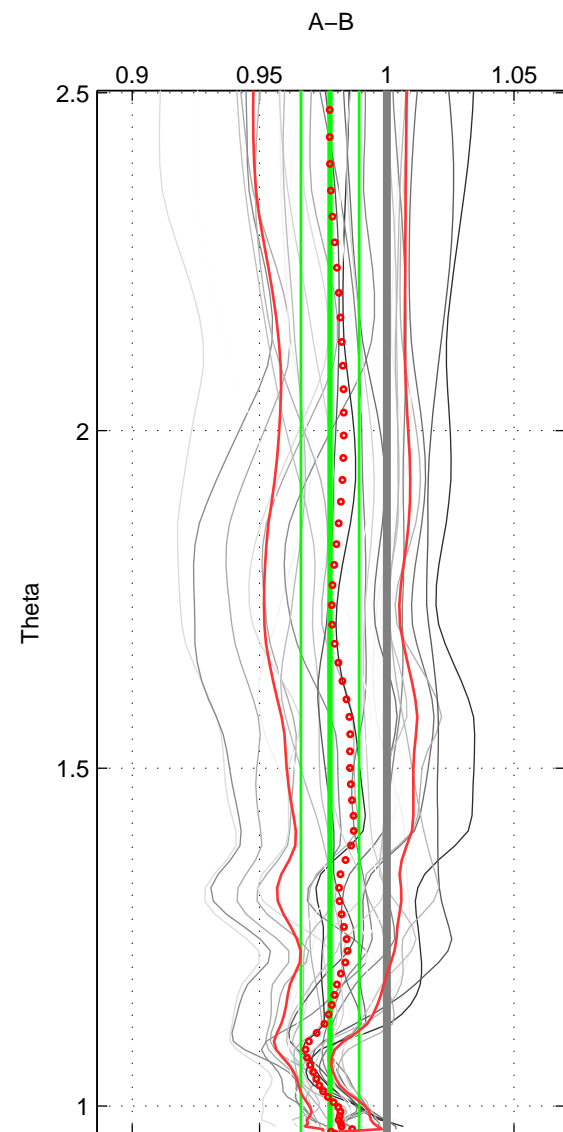

Cruise A (red). Date: May 1985 Cruisename: 495-3

Cruise B (blue). Date: Aug 1993 Cruisename: 498-3

*** "Favourite" values are means of spaces 1 2 3.

	Offset	O.StDev	Ratio	R.Stdev	Rating
SIGMA:	-3.832	2.207	0.974	0.015	5
THETA:	-3.193	1.608	0.978	0.011	5
DEPTH:	-3.283	2.337	0.977	0.016	5
FAV. :	-3.436	2.051	0.976	0.014	5

Profiles of A: 5
 Profiles of B: 8
 Diff profs : 28
 WMoffset (A-B): -3.8325
 WMoffset stdev: 2.2073
 WMratio (A/B): 0.97407
 WMratio stdev: 0.015046

Quality (1-5): 5

Profiles of A: 5
 Profiles of B: 8
 Diff profs : 28
 WMoffset (A-B): -3.1934
 WMoffset stdev: 1.6082
 WMratio (A/B): 0.97766
 WMratio stdev: 0.01145

Quality (1-5): 5

Profiles of A: 5
 Profiles of B: 8
 Diff profs : 28
 WMoffset (A-B): -3.2834
 WMoffset stdev: 2.337
 WMratio (A/B): 0.97712
 WMratio stdev: 0.016304

Quality (1-5): 5