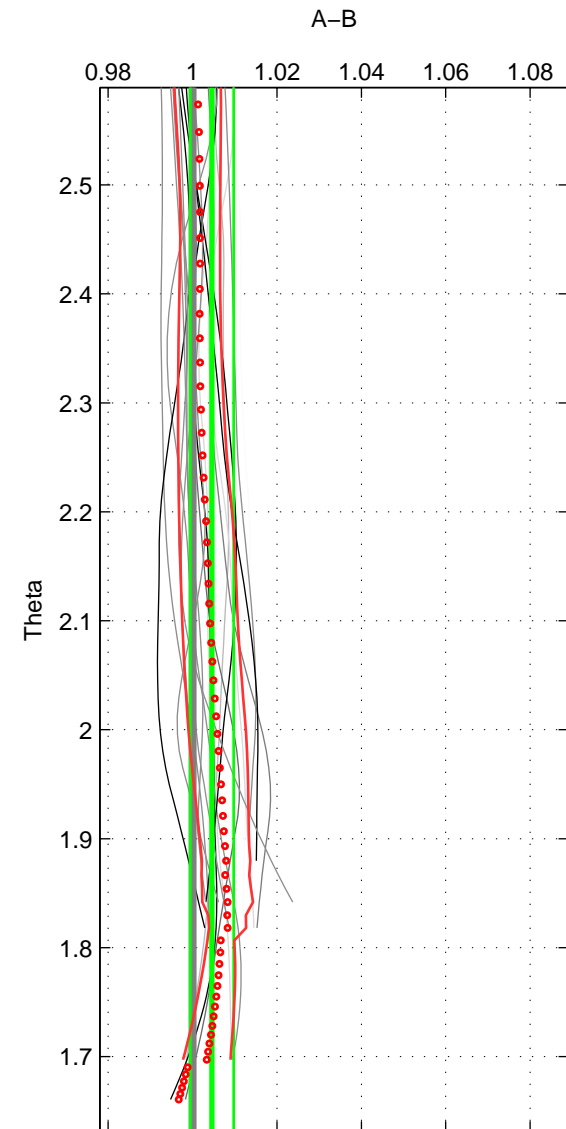

Cruise A (red). Date: Jun 1997 Cruisename: 681-49UP19970530

Cruise B (blue). Date: Jul 2002 Cruisename: 697-49UP20020620

*** "Favourite" values are means of spaces 1 2 3.

	Offset	O.StDev	Ratio	R.Stdev	Rating
SIGMA:	0.827	0.876	1.005	0.006	4
THETA:	0.723	0.816	1.005	0.005	4
DEPTH:	1.395	1.646	1.009	0.010	4
FAV.:	0.982	1.113	1.006	0.007	4

Profiles of A: 7
 Profiles of B: 20
 Diff profs : 18
 WMoffset (A-B): 0.8273
 WMoffset stdev: 0.87576
 WMratio (A/B): 1.0052
 WMratio stdev: 0.0055058

Quality (1-5): 4

Profiles of A: 7
 Profiles of B: 20
 Diff profs : 18
 WMoffset (A-B): 0.72326
 WMoffset stdev: 0.81635
 WMratio (A/B): 1.0046
 WMratio stdev: 0.0051328

Quality (1-5): 4

Profiles of A: 7
 Profiles of B: 20
 Diff profs : 18
 WMoffset (A-B): 1.3952
 WMoffset stdev: 1.6465
 WMratio (A/B): 1.0088
 WMratio stdev: 0.010433

Quality (1-5): 4