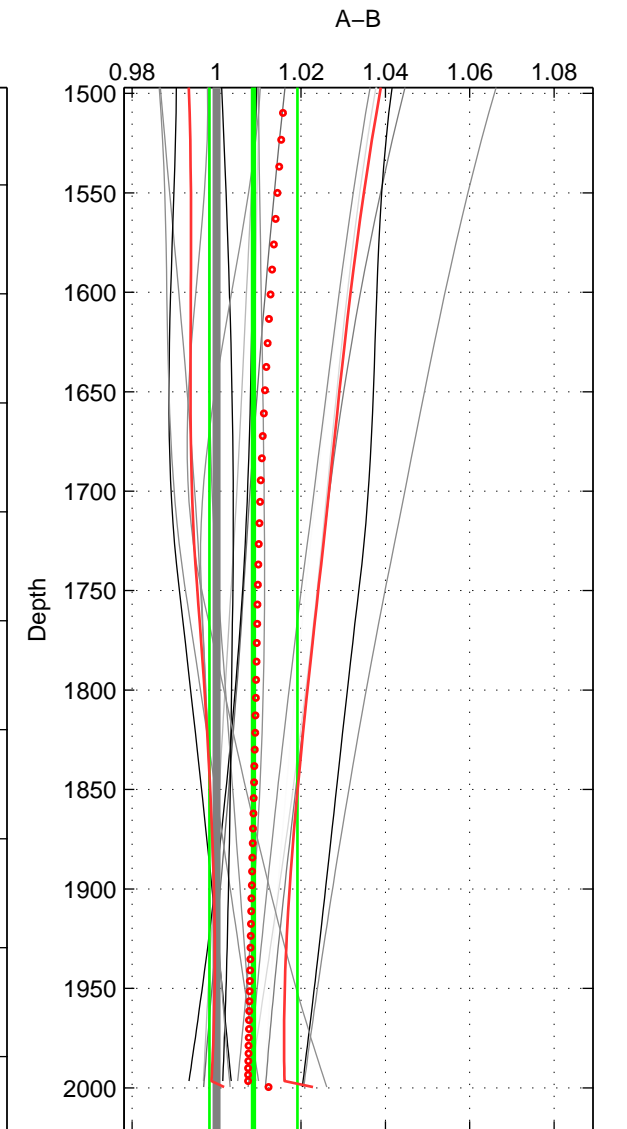

Cruise A (red). Date: Jun 1997 Cruisename: 681-49UP19970530

Cruise B (blue). Date: Jul 2002 Cruisename: 697-49UP20020620

*** "Favourite" values are means of spaces 1 2 3.

	Offset	O.StDev	Ratio	R.Stdev	Rating
SIGMA:	0.827	0.876	1.005	0.006	4
THETA:	0.723	0.816	1.005	0.005	4
DEPTH:	1.395	1.646	1.009	0.010	4
FAV.:	0.982	1.113	1.006	0.007	4

Profiles of A: 7
 Profiles of B: 20
 Diff profs : 18
 WMoffset (A-B): 0.8273
 WMoffset stdev: 0.87576
 WMratio (A/B): 1.0052
 WMratio stdev: 0.0055058

Quality (1-5): 4

Profiles of A: 7
 Profiles of B: 20
 Diff profs : 18
 WMoffset (A-B): 0.72326
 WMoffset stdev: 0.81635
 WMratio (A/B): 1.0046
 WMratio stdev: 0.0051328

Quality (1-5): 4

Profiles of A: 7
 Profiles of B: 20
 Diff profs : 18
 WMoffset (A-B): 1.3952
 WMoffset stdev: 1.6465
 WMratio (A/B): 1.0088
 WMratio stdev: 0.010433

Quality (1-5): 4