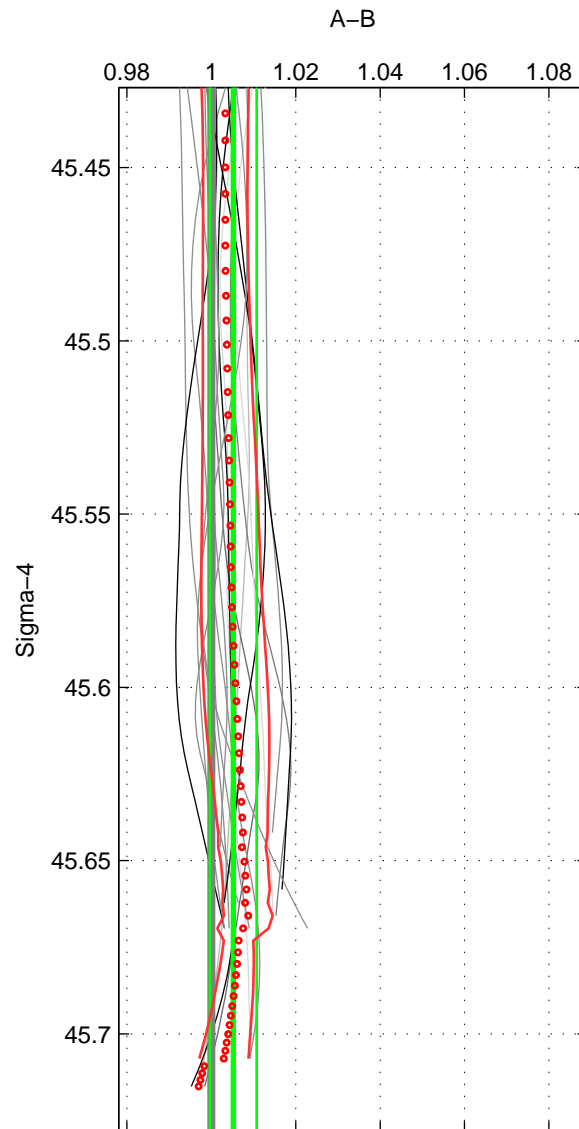

Cruise A (red). Date: Jun 1997 Cruisename: 681-49UP19970530

Cruise B (blue). Date: Jul 2002 Cruisename: 697-49UP20020620

*** "Favourite" values are means of spaces 1 2 3.

	Offset	O.StDev	Ratio	R.Stdev	Rating
SIGMA:	0.827	0.876	1.005	0.006	4
THETA:	0.723	0.816	1.005	0.005	4
DEPTH:	1.395	1.646	1.009	0.010	4
FAV.:	0.982	1.113	1.006	0.007	4

Profiles of A: 7
 Profiles of B: 20
 Diff profs : 18
 WMoffset (A-B): 0.8273
 WMoffset stdev: 0.87576
 WMratio (A/B): 1.0052
 WMratio stdev: 0.0055058

Quality (1-5): 4

Profiles of A: 7
 Profiles of B: 20
 Diff profs : 18
 WMoffset (A-B): 0.72326
 WMoffset stdev: 0.81635
 WMratio (A/B): 1.0046
 WMratio stdev: 0.0051328

Quality (1-5): 4

Profiles of A: 7
 Profiles of B: 20
 Diff profs : 18
 WMoffset (A-B): 1.3952
 WMoffset stdev: 1.6465
 WMratio (A/B): 1.0088
 WMratio stdev: 0.010433

Quality (1-5): 4