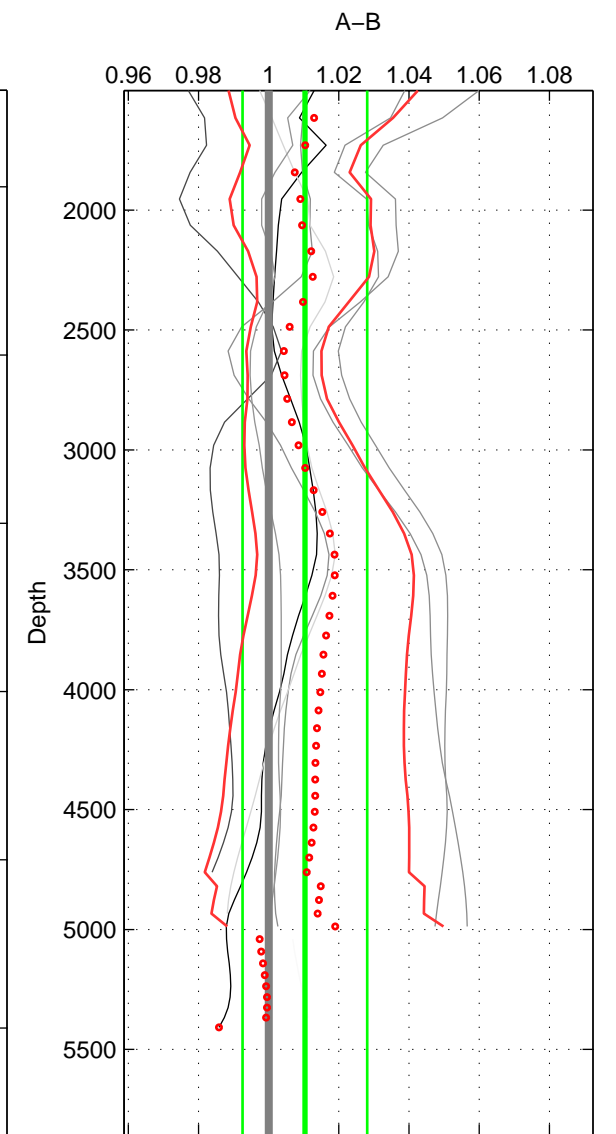

Cruise A (red). Date: Oct 2000 Cruisename: 555-49HG20000912  
 Cruise B (blue). Date: Jun 2001 Cruisename: 591-49NZ20010604

\*\*\* "Favourite" values are means of spaces 1 2 3.

	Offset	O.StDev	Ratio	R.Stdev	Rating
SIGMA:	1.569	2.894	1.010	0.018	5
THETA:	2.065	3.158	1.013	0.020	5
DEPTH:	1.622	2.798	1.010	0.018	5
FAV.:	1.752	2.950	1.011	0.019	5

Profiles of A: 5  
 Profiles of B: 5  
 Diff profs : 7  
 WMoffset (A-B): 1.5691  
 WMoffset stdev: 2.8942  
 WMratio (A/B): 1.0098  
 WMratio stdev: 0.018188

Quality (1-5): 5

Profiles of A: 5  
 Profiles of B: 5  
 Diff profs : 8  
 WMoffset (A-B): 2.0645  
 WMoffset stdev: 3.1579  
 WMratio (A/B): 1.0133  
 WMratio stdev: 0.020348

Quality (1-5): 5

Profiles of A: 5  
 Profiles of B: 5  
 Diff profs : 8  
 WMoffset (A-B): 1.6221  
 WMoffset stdev: 2.7981  
 WMratio (A/B): 1.0103  
 WMratio stdev: 0.017783

Quality (1-5): 5