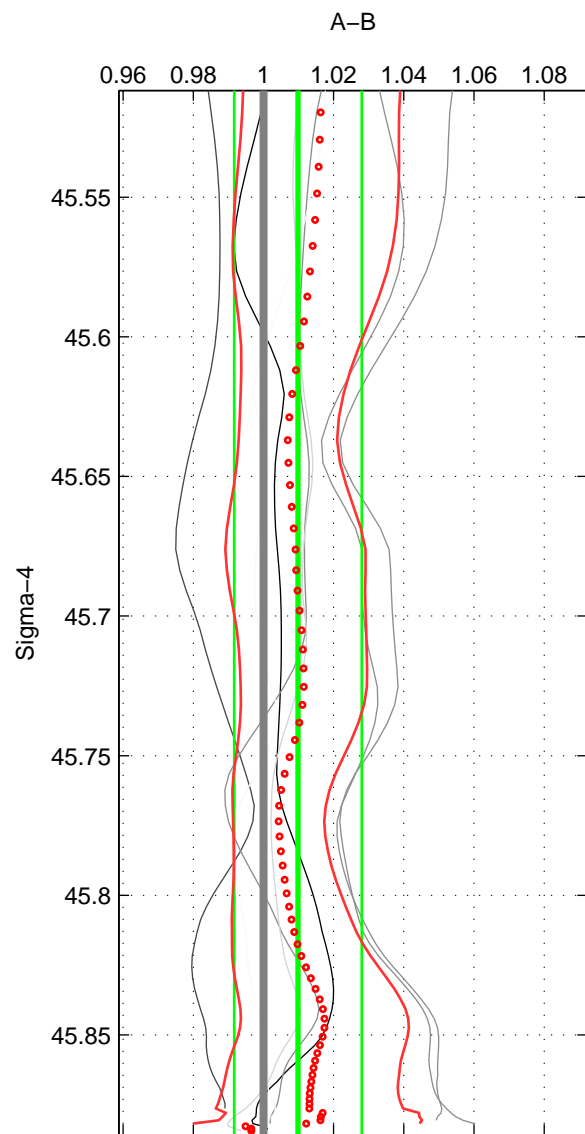

Cruise A (red). Date: Oct 2000 Cruisename: 555-49HG20000912  
 Cruise B (blue). Date: Jun 2001 Cruisename: 591-49NZ20010604

\*\*\* "Favourite" values are means of spaces 1 2 3.

	Offset	O.StDev	Ratio	R.Stdev	Rating
SIGMA:	1.569	2.894	1.010	0.018	5
THETA:	2.065	3.158	1.013	0.020	5
DEPTH:	1.622	2.798	1.010	0.018	5
FAV.:	1.752	2.950	1.011	0.019	5

Profiles of A: 5  
 Profiles of B: 5  
 Diff profs : 7  
 WMoffset (A-B): 1.5691  
 WMoffset stdev: 2.8942  
 WMratio (A/B): 1.0098  
 WMratio stdev: 0.018188

Quality (1-5): 5

Profiles of A: 5  
 Profiles of B: 5  
 Diff profs : 8  
 WMoffset (A-B): 2.0645  
 WMoffset stdev: 3.1579  
 WMratio (A/B): 1.0133  
 WMratio stdev: 0.020348

Quality (1-5): 5

Profiles of A: 5  
 Profiles of B: 5  
 Diff profs : 8  
 WMoffset (A-B): 1.6221  
 WMoffset stdev: 2.7981  
 WMratio (A/B): 1.0103  
 WMratio stdev: 0.017783

Quality (1-5): 5