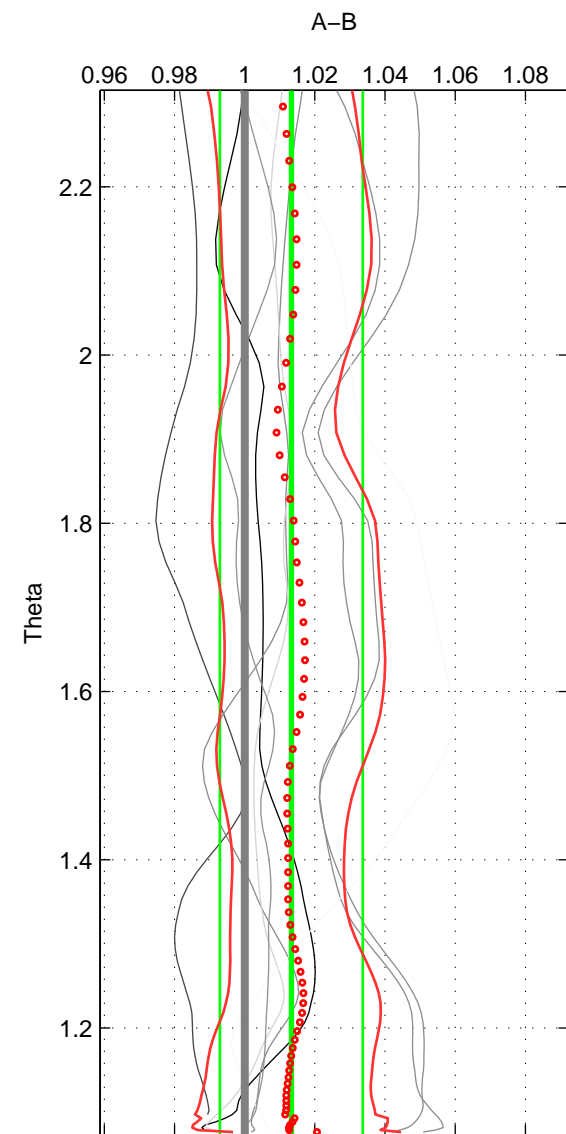

Cruise A (red). Date: Oct 2000 Cruisename: 555-49HG20000912  
 Cruise B (blue). Date: Jun 2001 Cruisename: 591-49NZ20010604

\*\*\* "Favourite" values are means of spaces 1 2 3.

	Offset	O.StDev	Ratio	R.Stdev	Rating
SIGMA:	1.569	2.894	1.010	0.018	5
THETA:	2.065	3.158	1.013	0.020	5
DEPTH:	1.622	2.798	1.010	0.018	5
FAV.:	1.752	2.950	1.011	0.019	5

Profiles of A: 5  
 Profiles of B: 5  
 Diff profs : 7  
 WMoffset (A-B): 1.5691  
 WMoffset stdev: 2.8942  
 WMratio (A/B): 1.0098  
 WMratio stdev: 0.018188

Quality (1-5): 5

Profiles of A: 5  
 Profiles of B: 5  
 Diff profs : 8  
 WMoffset (A-B): 2.0645  
 WMoffset stdev: 3.1579  
 WMratio (A/B): 1.0133  
 WMratio stdev: 0.020348

Quality (1-5): 5

Profiles of A: 5  
 Profiles of B: 5  
 Diff profs : 8  
 WMoffset (A-B): 1.6221  
 WMoffset stdev: 2.7981  
 WMratio (A/B): 1.0103  
 WMratio stdev: 0.017783

Quality (1-5): 5