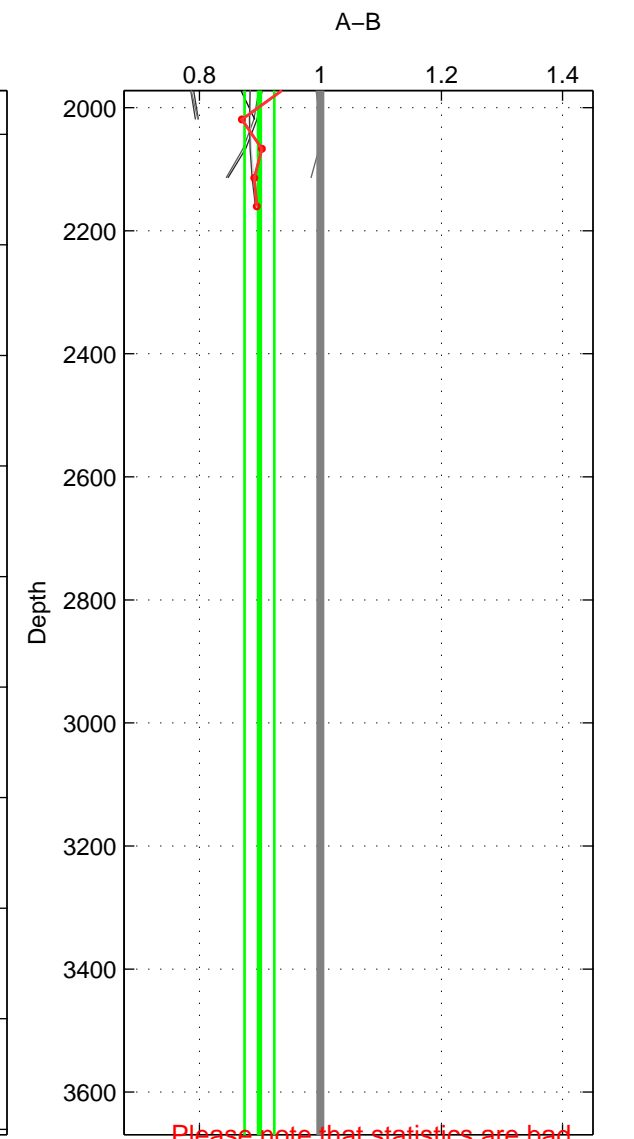

Cruise A (red). Date: Aug 2002 Cruisename: 52-32H120020718
 Cruise B (blue). Date: Aug 2004 Cruisename: 56-32H120040718

*** "Favourite" values are those of space 2.

	Offset	O.StDev	Ratio	R.Stdev	Rating
SIGMA:	-0.784	0.262	0.925	0.024	3
THETA:	-0.675	1.614	0.957	0.126	5
DEPTH:	-1.352	0.325	0.899	0.025	3
FAV. :	-0.675	1.614	0.957	0.126	5

Profiles of A: 5
 Profiles of B: 2
 Diff profs : 5
 WMoffset (A-B): -0.78403
 WMoffset stdev: 0.26239
 WMratio (A/B): 0.92502
 WMratio stdev: 0.02395

Quality (1-5): 3

Profiles of A: 5
 Profiles of B: 6
 Diff profs : 19
 WMoffset (A-B): -0.67503
 WMoffset stdev: 1.614
 WMratio (A/B): 0.95678
 WMratio stdev: 0.12605

Quality (1-5): 5

Profiles of A: 5
 Profiles of B: 5
 Diff profs : 16
 WMoffset (A-B): -1.3517
 WMoffset stdev: 0.32507
 WMratio (A/B): 0.89933
 WMratio stdev: 0.024659

Quality (1-5): 3

Please note that statistics are bad.