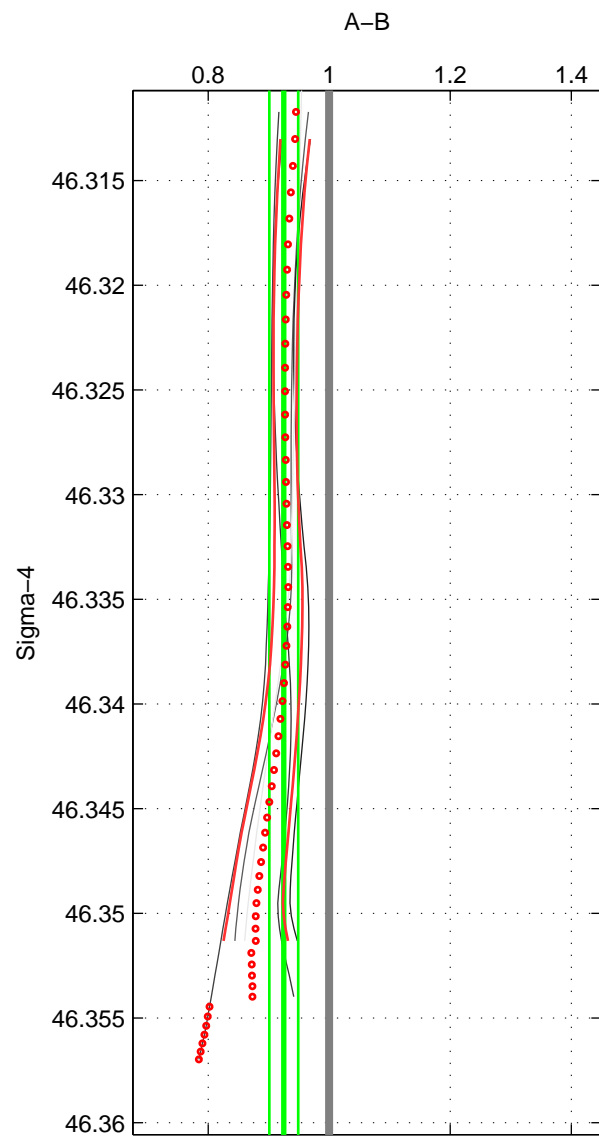

Cruise A (red). Date: Aug 2002 Cruisename: 52-32H120020718
 Cruise B (blue). Date: Aug 2004 Cruisename: 56-32H120040718

*** "Favourite" values are those of space 2.

	Offset	O.StDev	Ratio	R.Stdev	Rating
SIGMA:	-0.784	0.262	0.925	0.024	3
THETA:	-0.675	1.614	0.957	0.126	5
DEPTH:	-1.352	0.325	0.899	0.025	3
FAV. :	-0.675	1.614	0.957	0.126	5

Profiles of A: 5
 Profiles of B: 2
 Diff profs : 5
 WMoffset (A-B): -0.78403
 WMoffset stdev: 0.26239
 WMratio (A/B): 0.92502
 WMratio stdev: 0.02395

Quality (1-5): 3

Profiles of A: 5
 Profiles of B: 6
 Diff profs : 19
 WMoffset (A-B): -0.67503
 WMoffset stdev: 1.614
 WMratio (A/B): 0.95678
 WMratio stdev: 0.12605

Quality (1-5): 5

Profiles of A: 5
 Profiles of B: 5
 Diff profs : 16
 WMoffset (A-B): -1.3517
 WMoffset stdev: 0.32507
 WMratio (A/B): 0.89933
 WMratio stdev: 0.024659

Quality (1-5): 3

Please note that statistics are bad.