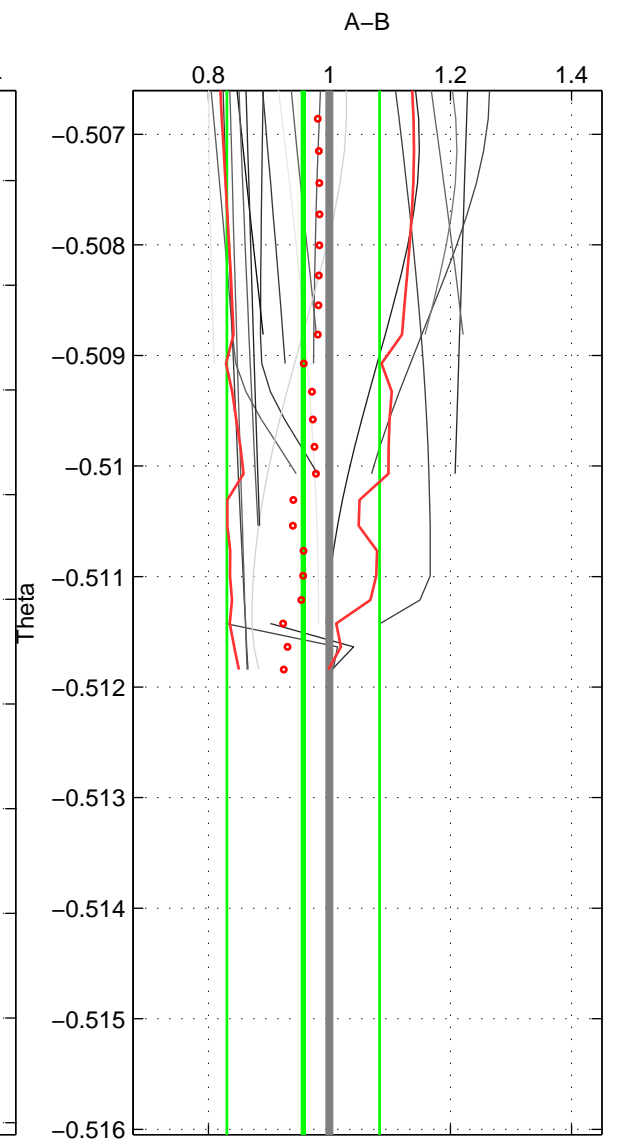

Cruise A (red). Date: Aug 2002 Cruisename: 52-32H120020718
 Cruise B (blue). Date: Aug 2004 Cruisename: 56-32H120040718

*** "Favourite" values are those of space 2.

	Offset	O.StDev	Ratio	R.Stdev	Rating
SIGMA:	-0.784	0.262	0.925	0.024	3
THETA:	-0.675	1.614	0.957	0.126	5
DEPTH:	-1.352	0.325	0.899	0.025	3
FAV. :	-0.675	1.614	0.957	0.126	5

Profiles of A: 5
 Profiles of B: 2
 Diff profs : 5
 WMoffset (A-B): -0.78403
 WMoffset stdev: 0.26239
 WMratio (A/B): 0.92502
 WMratio stdev: 0.02395

Quality (1-5): 3

Profiles of A: 5
 Profiles of B: 6
 Diff profs : 19
 WMoffset (A-B): -0.67503
 WMoffset stdev: 1.614
 WMratio (A/B): 0.95678
 WMratio stdev: 0.12605

Quality (1-5): 5

Profiles of A: 5
 Profiles of B: 5
 Diff profs : 16
 WMoffset (A-B): -1.3517
 WMoffset stdev: 0.32507
 WMratio (A/B): 0.89933
 WMratio stdev: 0.024659

Quality (1-5): 3

Please note that statistics are bad.