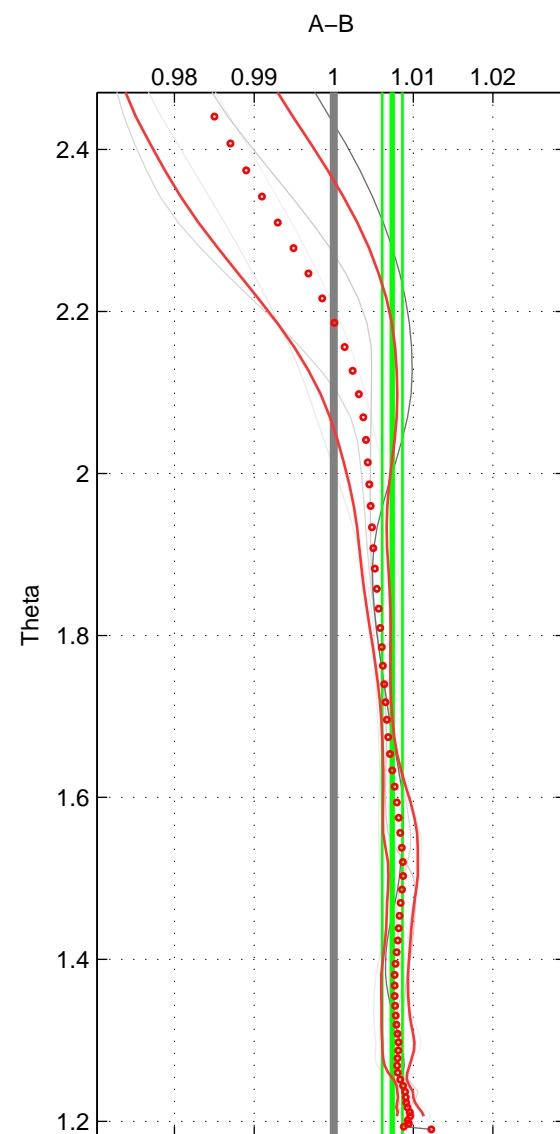

Cruise A (red). Date: Nov 1995 Cruisename: 625-49RY19951115

Cruise B (blue). Date: Jul 1997 Cruisename: 682-49UP19970623

*** "Favourite" values are means of spaces 1 2 3.

	Offset	O.StDev	Ratio	R.Stdev	Rating
SIGMA:	1.089	0.187	1.008	0.001	3
THETA:	1.028	0.176	1.007	0.001	3
DEPTH:	1.153	0.258	1.008	0.002	3
FAV.:	1.090	0.207	1.008	0.001	3

Profiles of A: 5
 Profiles of B: 1
 Diff profs: 5
 WMoffset (A-B): 1.0893
 WMoffset stdev: 0.18727
 WMratio (A/B): 1.0078
 WMratio stdev: 0.0013504

Quality (1-5): 3

Profiles of A: 5
 Profiles of B: 1
 Diff profs: 5
 WMoffset (A-B): 1.0277
 WMoffset stdev: 0.17634
 WMratio (A/B): 1.0074
 WMratio stdev: 0.001263

Quality (1-5): 3

Profiles of A: 5
 Profiles of B: 1
 Diff profs: 5
 WMoffset (A-B): 1.1527
 WMoffset stdev: 0.25839
 WMratio (A/B): 1.0083
 WMratio stdev: 0.0018623

Quality (1-5): 3