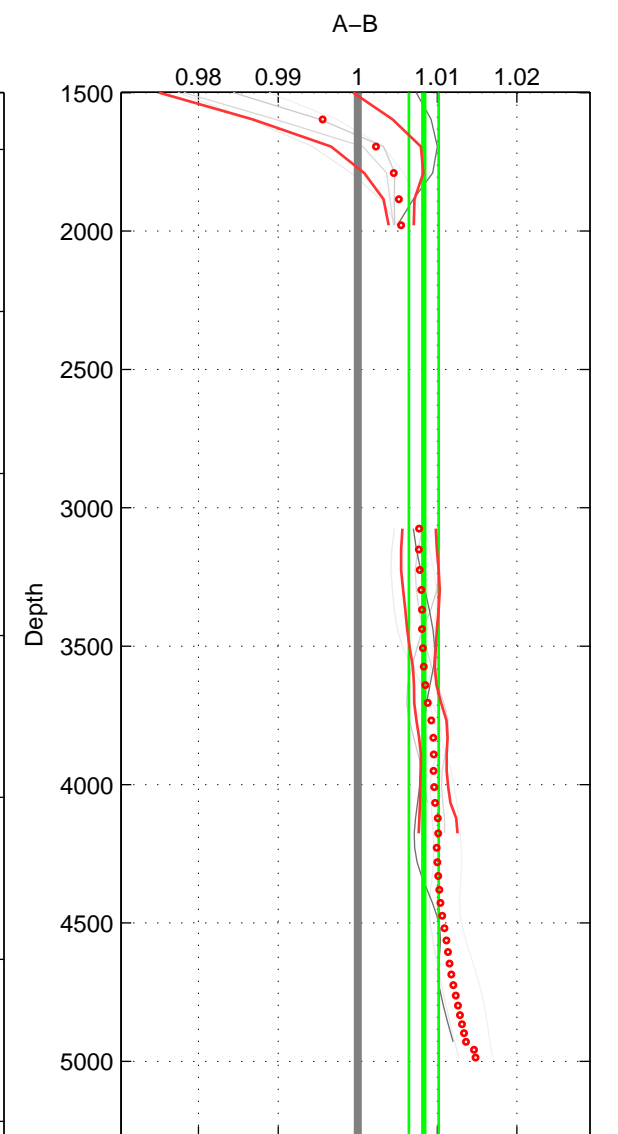

Cruise A (red). Date: Nov 1995 Cruisename: 625-49RY19951115

Cruise B (blue). Date: Jul 1997 Cruisename: 682-49UP19970623

*** "Favourite" values are means of spaces 1 2 3.

	Offset	O.StDev	Ratio	R.Stdev	Rating
SIGMA:	1.089	0.187	1.008	0.001	3
THETA:	1.028	0.176	1.007	0.001	3
DEPTH:	1.153	0.258	1.008	0.002	3
FAV.:	1.090	0.207	1.008	0.001	3

Profiles of A: 5
 Profiles of B: 1
 Diff profs: 5
 WMoffset (A-B): 1.0893
 WMoffset stdev: 0.18727
 WMratio (A/B): 1.0078
 WMratio stdev: 0.0013504

Quality (1-5): 3

Profiles of A: 5
 Profiles of B: 1
 Diff profs: 5
 WMoffset (A-B): 1.0277
 WMoffset stdev: 0.17634
 WMratio (A/B): 1.0074
 WMratio stdev: 0.001263

Quality (1-5): 3

Profiles of A: 5
 Profiles of B: 1
 Diff profs: 5
 WMoffset (A-B): 1.1527
 WMoffset stdev: 0.25839
 WMratio (A/B): 1.0083
 WMratio stdev: 0.0018623

Quality (1-5): 3