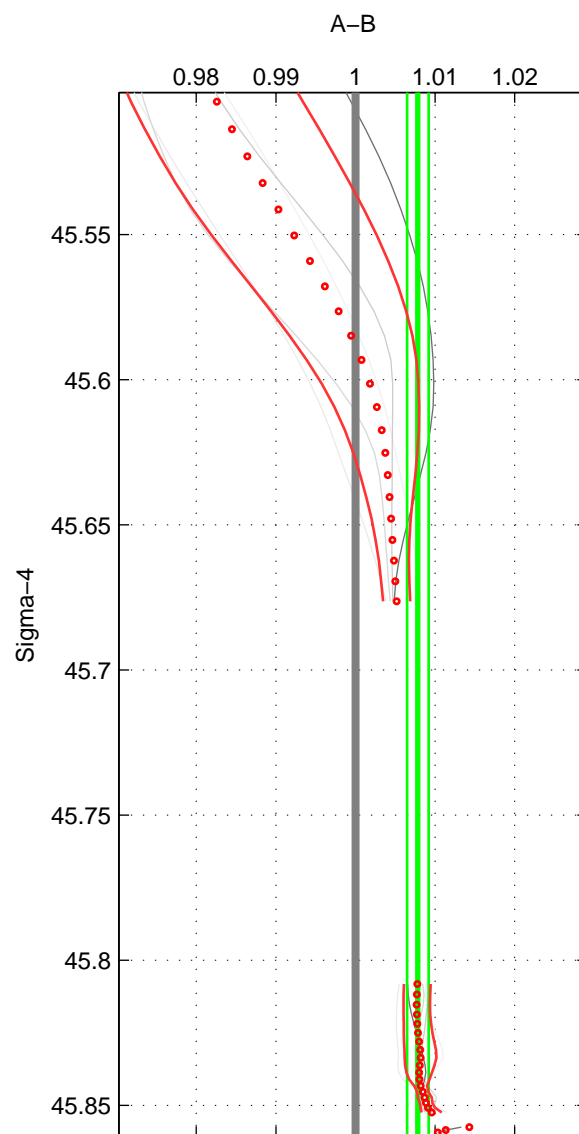

Cruise A (red). Date: Nov 1995 Cruisename: 625-49RY19951115

Cruise B (blue). Date: Jul 1997 Cruisename: 682-49UP19970623

*** "Favourite" values are means of spaces 1 2 3.

	Offset	O.StDev	Ratio	R.Stdev	Rating
SIGMA:	1.089	0.187	1.008	0.001	3
THETA:	1.028	0.176	1.007	0.001	3
DEPTH:	1.153	0.258	1.008	0.002	3
FAV.:	1.090	0.207	1.008	0.001	3

Profiles of A: 5
 Profiles of B: 1
 Diff profs: 5
 WMoffset (A-B): 1.0893
 WMoffset stdev: 0.18727
 WMratio (A/B): 1.0078
 WMratio stdev: 0.0013504

Quality (1-5): 3

Profiles of A: 5
 Profiles of B: 1
 Diff profs: 5
 WMoffset (A-B): 1.0277
 WMoffset stdev: 0.17634
 WMratio (A/B): 1.0074
 WMratio stdev: 0.001263

Quality (1-5): 3

Profiles of A: 5
 Profiles of B: 1
 Diff profs: 5
 WMoffset (A-B): 1.1527
 WMoffset stdev: 0.25839
 WMratio (A/B): 1.0083
 WMratio stdev: 0.0018623

Quality (1-5): 3